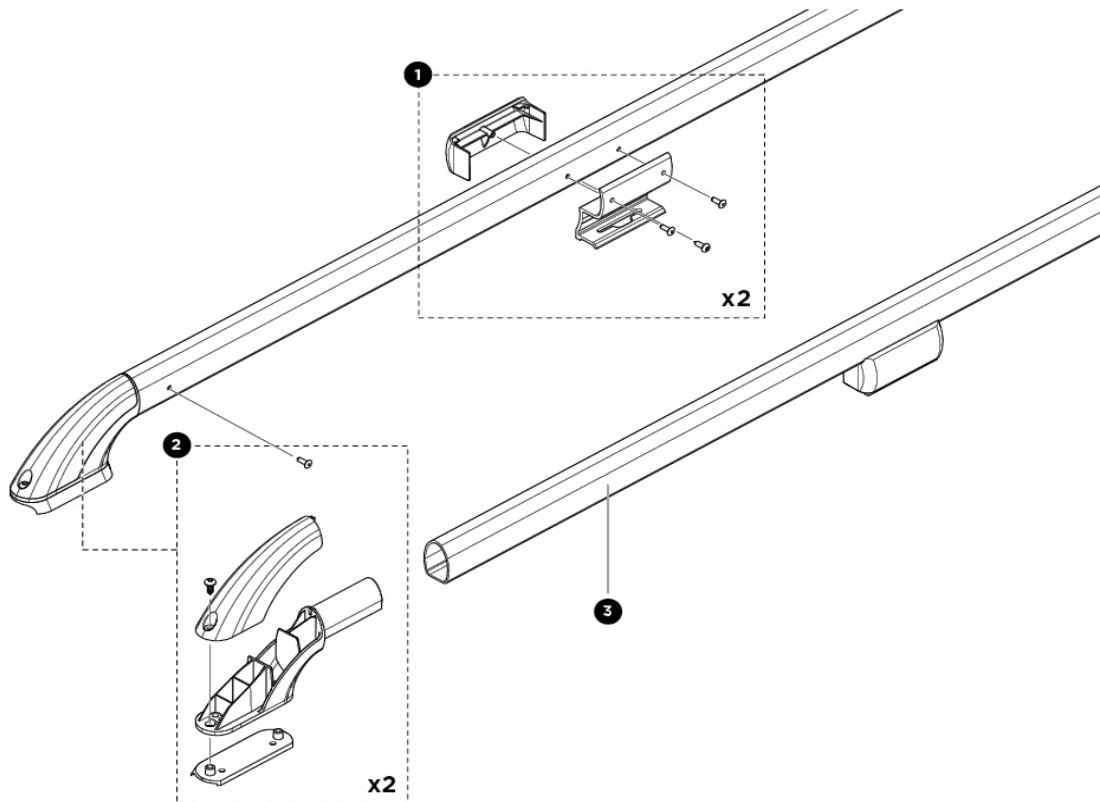

2026 SPARE PARTS LIST
Roof Racks

THULE
SWEDEN
14RRA0001

	ART.NR.	DESCRIPTION	TRADE £ (ex.VAT)
1	1500600522	SUPPORT ROOF RACK ASSY WHITE	0.00
	1500600524	SUPPORT ROOF RACK ASSY GREY	0.00
2	1500600521	ENDCAP ROOF RACK ASSY WHITE	0.00
	1500600523	ENDCAP ROOF RACK ASSY GREY	0.00
3	1500601759	OVAL TUBE L=3.0M WHITE	0.00
	1500601782	OVAL TUBE L=3.0M ANO	0.00