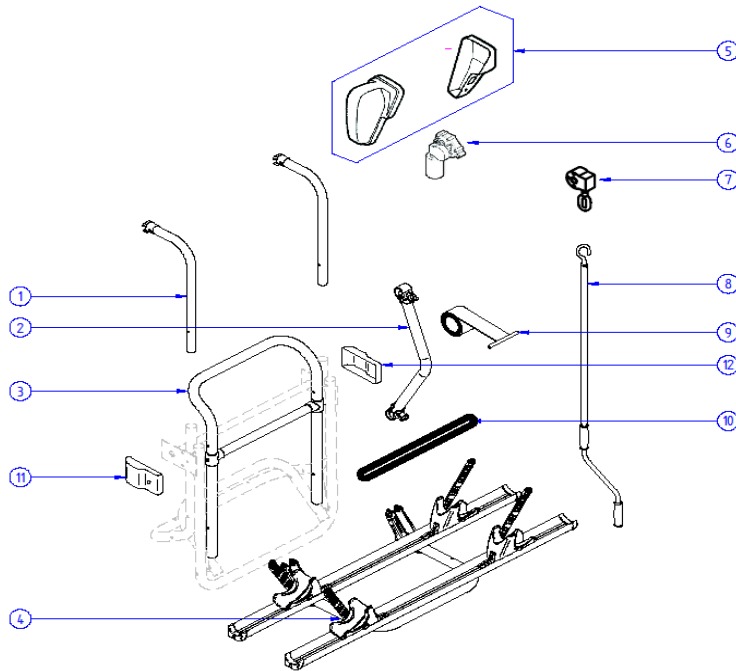

2026 SPARE PARTS LIST
Lift Manual - Lift 12V

THULE
SWEDEN

OBL708

THULE

THULE Lift since 2010

OBL708-02

	ART.NR.	DESCRIPTION	TRADE £ (ex.VAT)
1		2x 1500603103 + 1x 1500602383	See Lift V16
2	1500602048	LIFT TIE TUBE	0.00
3	1500602106	LIFT SUPPORTING FRAME 481MM, SINCE 2010	Not available
	1500602108	LIFT SUPPORTING FRAME 511MM	Not available
4	1500602373	LIFT PLATFORM COMPLETE, SINCE 2010	Not available
5	1500600505	LIFT 12V MOTOR COVER WHITE - 2PCS	Not available
	1500603110	LIFT V16 12V MOTOR COVER RH BLACK - 2PCS	0.00
6	1500600504	LIFT 12V MOTOR	0.00
7	1500601972	LIFT MANUAL GEAR	0.00
8	1500601973	LIFT MANUAL HAND CRANK	Not available
9	1500600467	LIFT STRAP - 2PCS	0.00
10	1500602000	LIFT RUBBER ELASTIC	0.00
11	1500600506	LIFT SIDEPLATE COVER WHITE LH - MANUAL & 12V	Not available
	1500603106	LIFT V16 SIDEPLATE COVER BLACK LH - MANUAL & 12V	0.00
12	1500601746	LIFT SIDEPLATE COVER WHITE RH - MANUAL	Not available
	1500603107	LIFT V16 SIDEPLATE COVER BLACK RH - MANUAL	0.00
13	1500600436	ANGLE SUPPORT RAIL LIFT	0.00