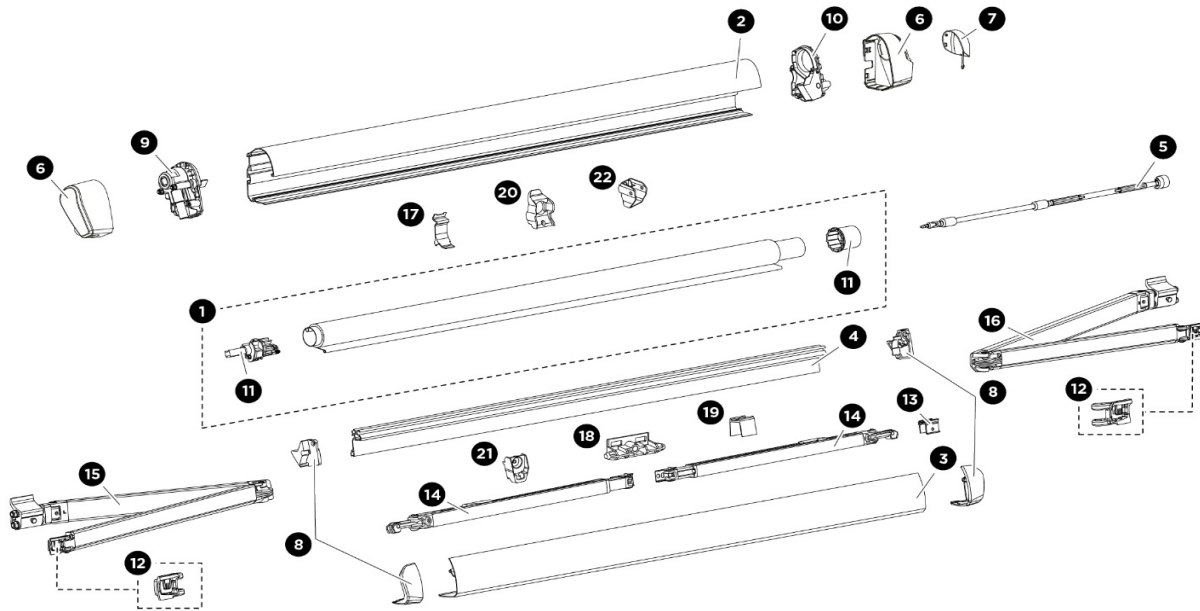

2026 SPARE PARTS LIST
Sidehill

	ART.NR.	DESCRIPTION	TRADE £ (ex.VAT)
1	1500603911	ROLLER TUBE D=40X0.8MM + FABRIC 07 + ENDCAPS / SIDEHILL 2.60M LH	0.00
	1500603912	ROLLER TUBE D=40X0.8MM + FABRIC 07 + ENDCAPS / SIDEHILL 2.60M RH	0.00
2	1500603914	MAINHOUSING SIDEHILL 2.60M ANTHR.	0.00
3	1500603916	OUTER LEADRAIL SIDEHILL 2.60M ANTHR.	0.00
4	1500603918	INNER LEADRAIL SIDEHILL 2.60M ANO	0.00
5	1500603922	HAND CRANK SIDEHILL	0.00
6	1500603923	LH + RH ENDCAP + COVER MAINHOUSING SIDEHILL LH	0.00
	1500603924	LH + RH ENDCAP + COVER MAINHOUSING SIDEHILL RH	0.00
7	1500603956	COVER MAINHOUSING SIDEHILL LH	0.00
	1500603925	COVER MAINHOUSING SIDEHILL RH	0.00
8	1500603926	LH + RH ENDCAP INNER + OUTER LEADRAIL SIDEHILL	0.00
9	1500603927	ENDPLATE GEAR ASSY SIDEHILL LH	0.00
	1500603928	ENDPLATE GEAR ASSY SIDEHILL RH	0.00
10	1500603929	ENDPLATE HAND CRANCK SIDEHILL LH	0.00
	1500603930	ENDPLATE HAND CRANCK SIDEHILL RH	0.00
11	1500603931	LH + RH ENDCAP ROLLERTUBE D40 SIDEHILL LH	0.00
	1500603932	LH + RH ENDCAP ROLLERTUBE D40 SIDEHILL RH	0.00
12	1500603933	LH + RH CONN LEAD RAIL SIDEHILL	0.00
13	1500603934	CONNECTION SUPPORT ARM SIDEHILL (2PCS)	0.00
14	1500603935	SUPPORT LEG SIDEHILL 2.60M	0.00
15	1500603937	L.H. SPRING ARM SIDEHILL 2.60M ANO (*)	0.00
16	1500603939	R.H. SPRING ARM SIDEHILL 2.60M ANO (*)	0.00
17	1500603941	ANTI RATLING PARTS MH SPRING ARM SIDEHILL (2 PCS)	0.00
18	1500603942	CLIP SUPPORT LEG SIDEHILL	0.00
19	1500603943	ANTI RATLING PARTS LEAD RAIL SUPPORT LEG (4PCS)	0.00
20	1500603837	HOLDER POS. PC MH SIDEHILL (2 PCS)	0.00
21	1500603838	HOLDER POS. PC LR SIDEHILL (2 PCS)	0.00
22	1500603980	HOLDER CLAMPING PROFILE SIDEHILL (2PCS)	0.00
	(*)	If awning produced < 03/2025: replace both spring arms (nr. 15 & 16)