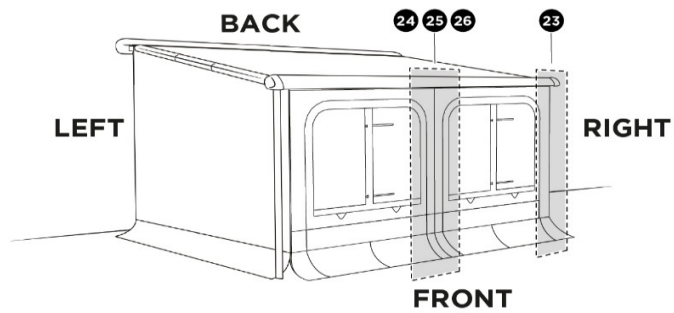

Panorama - Front extensions

Profiles Tents - Residence / Panorama / Veduta