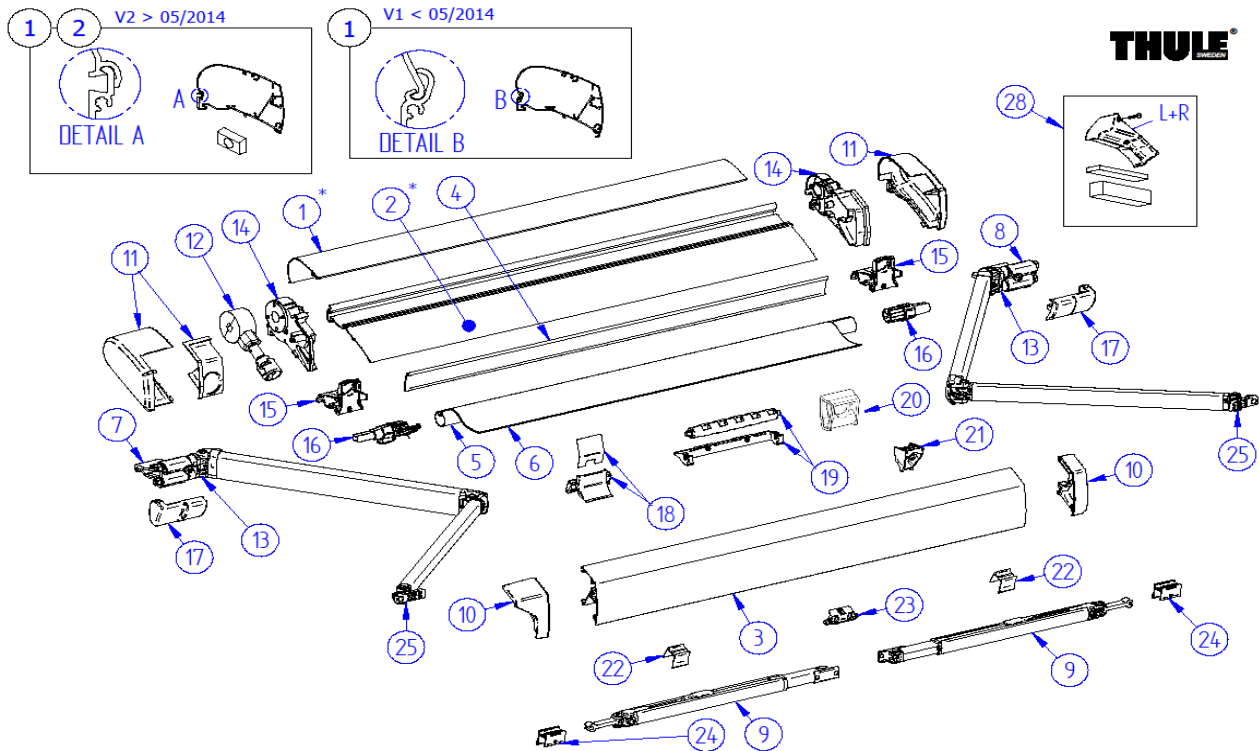

2026 SPARE PARTS LIST
6200

THULE
SWEDEN

6VA602

THULE Omnistor 6200

6VA602-05

	ART.NR.	DESCRIPTION	TRADE £ (ex.VAT)
1-V2	1500602832	COVER HOUSING 6200 2,60M WHITE V2	Not available
	1500602833	COVER HOUSING 6200 3,00M WHITE V2	Not available
	1500602834	COVER HOUSING 6200 3,25M WHITE V2	Not available
	1500602835	COVER HOUSING 6200 3,50M WHITE V2	Not available
	1500602836	COVER HOUSING 6200 3,75M WHITE V2	Not available
	1500602837	COVER HOUSING 6200 4,00M WHITE V2	Not available
	1500602838	COVER HOUSING 6200 4,25M WHITE V2	Not available
	1500602839	COVER HOUSING 6200 4,50M WHITE V2	Not available
	1500602865	COVER HOUSING 6200 5,00M WHITE V2	Not available
	1500602862	COVER HOUSING 6200 2,60M ANO V2	Not available
	1500602863	COVER HOUSING 6200 3,00M ANO V2	Not available
	1500602840	COVER HOUSING 6200 3,25M ANO V2	Not available
	1500602841	COVER HOUSING 6200 3,50M ANO V2	Not available
	1500602842	COVER HOUSING 6200 3,75M ANO V2	Not available
	1500602843	COVER HOUSING 6200 4,00M ANO V2	Not available
	1500602844	COVER HOUSING 6200 4,50M ANO V2	Not available
	1500602845	COVER HOUSING 6200 2,60M ANTHR. V2	Not available
	1500602846	COVER HOUSING 6200 3,00M ANTHR. V2	Not available
	1500602847	COVER HOUSING 6200 3,25M ANTHR. V2	Not available
	1500602848	COVER HOUSING 6200 3,50M ANTHR. V2	0.00
	1500602849	COVER HOUSING 6200 3,75M ANTHR. V2	Not available
	1500602850	COVER HOUSING 6200 4,00M ANTHR. V2	Not available
2	1500602851	BACK HOUSING 6200 2,60M V2	Not available
	1500602852	BACK HOUSING 6200 3,00M V2	Not available
	1500602853	BACK HOUSING 6200 3,25M V2	Not available
	1500602854	BACK HOUSING 6200 3,50M V2	Not available
	1500602855	BACK HOUSING 6200 3,75M V2	Not available
	1500602856	BACK HOUSING 6200 4,00M V2	Not available
	1500602857	BACK HOUSING 6200 4,25M V2	Not available
	1500602858	BACK HOUSING 6200 4,50M V2	Not available
	1500602866	BACK HOUSING 6200 5,00M V2	Not available