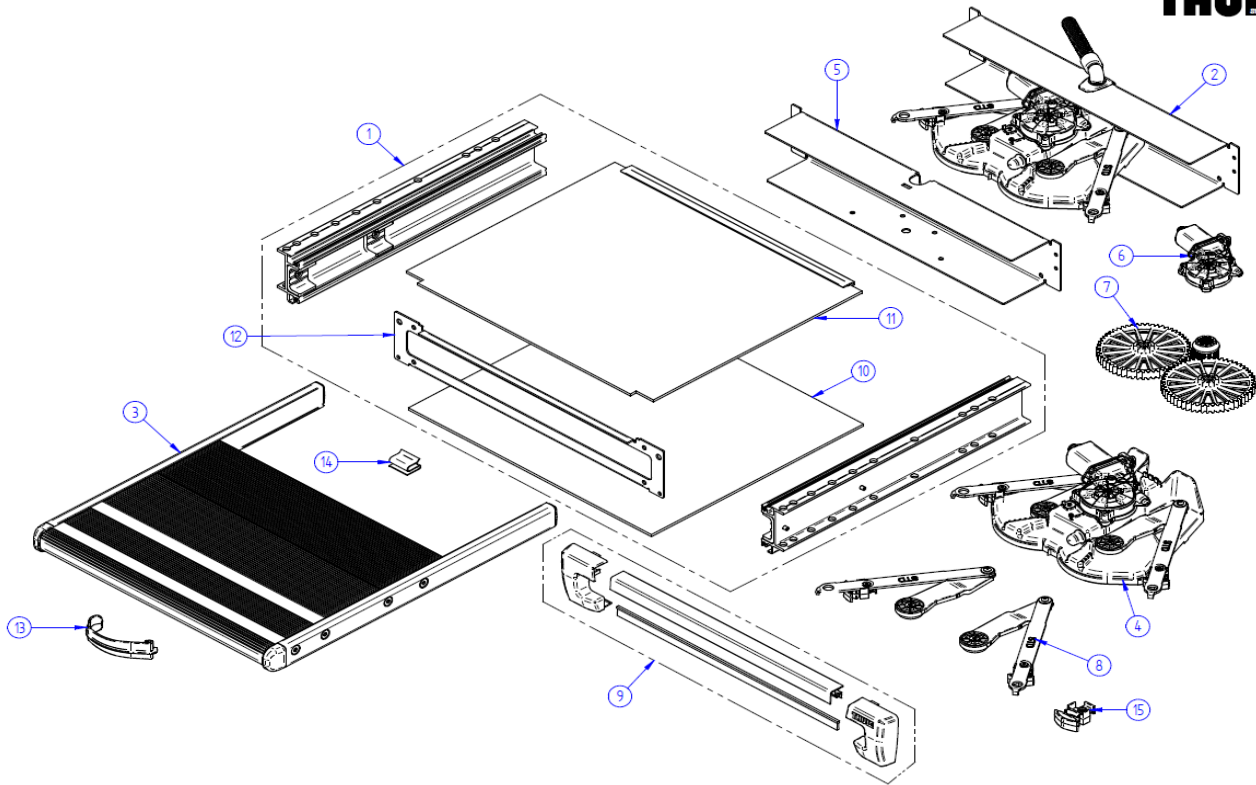

2026 SPARE PARTS LIST
Slide-Out Step G2 Standard

THULE
SWEDEN

SDD604

THULE
SWEDEN

THULE SLIDE OUT G2 STD

SDD604-00

	ART.NR.	DESCRIPTION	TRADE £ (ex.VAT)
1	1500603631	FRAME SLO G2 STD 400	0.00
	1500603632	FRAME SLO G2 460 (*)	0.00
	1500603633	FRAME SLO G2 STD 550	0.00
	1500603634	FRAME SLO G2 STD 700	0.00
2	1500603635	MOTOR COMPLETE SLO G2 STD 400	0.00
	1500603636	MOTOR COMPLETE SLO G2 460 (*)	0.00
	1500603637	MOTOR COMPLETE SLO G2 STD 550	0.00
	1500603638	MOTOR COMPLETE SLO G2 STD 700	0.00
3	1500603639	FOOTBOARD COMPLETE SLO G2 STD 400	0.00
	1500603640	FOOTBOARD COMPLETE SLO G2 460 (*)	0.00
	1500603641	FOOTBOARD COMPLETE SLO G2 STD 550	0.00
	1500603642	FOOTBOARD COMPLETE SLO G2 STD 700	0.00
4	1500603643	MOTOR DRIVE UNIT SLO G2 STD	0.00
5	1500603720	MOTOR PLATE SLO G2 400	0.00
	1500603721	MOTOR PLATE SLO G2 460 (*)	0.00
	1500603722	MOTOR PLATE SLO G2 550	0.00
	1500603723	MOTOR PLATE SLO G2 700	0.00
6	1500603660	MOTOR SLO G2	0.00
7	1500603648	REPAIR KIT PINION SLO G2	0.00
8	1500603649	DRIVING ARMS SLO G2 STD	0.00
9	1500603644	FRONT PROTECTION SLO G2 STD 400	0.00
	1500603645	FRONT PROTECTION SLO G2 460 (*)	0.00
	1500603646	FRONT PROTECTION SLO G2 STD 550	0.00
	1500603647	FRONT PROTECTION SLO G2 STD 700	0.00
10	1500603650	LOWER PROTECTION SLO G2 STD 400	0.00
	1500603651	LOWER PROTECTION SLO G2 460 (*)	0.00
	1500603652	LOWER PROTECTION SLO G2 STD 550	0.00
	1500603653	LOWER PROTECTION SLO G2 STD 700	0.00
11	1500603654	UPPER PROTECTION SLO G2 STD 400 + H PROFILE	0.00
	1500603655	UPPER PROTECTION SLO G2 460 + H PROFILE (*)	0.00
	1500603656	UPPER PROTECTION SLO G2 STD 550 + H PROFILE	0.00
	1500603657	UPPER PROTECTION SLO G2 STD 700 + H PROFILE	0.00
12	1500603242	FRONT PLATE SLO 400	0.00