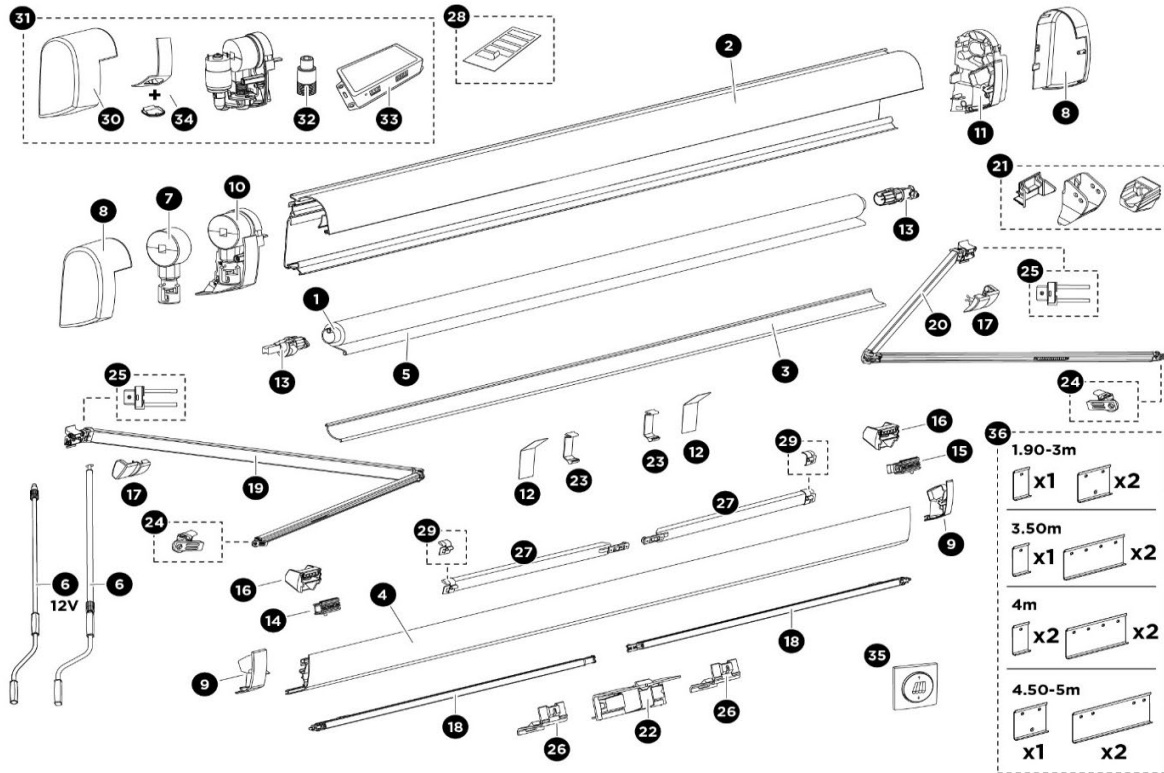

2026 SPARE PARTS LIST
5200

THULE
SWEDEN

02AWW0001

	ART.NR.	DESCRIPTION	TRADE £ (ex.VAT)
1	1500602989	ROLLER TUBE D=30X0.8MM / 5200-1.90M	0.00
	1500602990	ROLLER TUBE D=30X0.8MM / 5200-2,30M	0.00
	1500602658	ROLLER TUBE D=30X0.8MM / 5200-2,60M	0.00
	1500602186	ROLLER TUBE D=30X0.8MM / 5200-3.00M	0.00
	1500603562	ROLLER TUBE D=30X0.8MM / 5200-3.15M	0.00
	1500602187	ROLLER TUBE D=30X0.8MM / 5200-3.50M	0.00
	1500603567	ROLLER TUBE D=30X0.8MM / 5200-3.75M	0.00
	1500602188	ROLLER TUBE D=30X0.8MM / 5200-4.00M	0.00
	1500602189	ROLLER TUBE D=30X0.8MM / 5200-4.50M	0.00
	1500602991	ROLLER TUBE D=30X0.8MM / 5200-5.00M	0.00
2	1500602992	MAIN HOUSING 5200 1.90M	0.00
	1500602993	MAIN HOUSING 5200 2.30M	0.00
	1500602994	MAIN HOUSING 5200 2.60M	0.00
	1500602995	MAIN HOUSING 5200 3.00M	0.00
	1500602996	MAIN HOUSING 5200 3.50M	0.00
	1500602997	MAIN HOUSING 5200 4.00M	0.00
	1500602998	MAIN HOUSING 5200 4.50M	0.00
	1500602999	MAIN HOUSING 5200 5.00M	0.00
	1500603000	MAIN HOUSING 5200 ANO 1.90M	0.00
	1500603001	MAIN HOUSING 5200 ANO 2.30M	0.00
	1500603002	MAIN HOUSING 5200 ANO 2.60M	0.00
	1500603003	MAIN HOUSING 5200 ANO 3.00M	0.00
	1500603004	MAIN HOUSING 5200 ANO 3.50M	0.00
	1500603005	MAIN HOUSING 5200 ANO 4.00M	0.00
	1500603006	MAIN HOUSING 5200 ANO 4.50M	0.00
	1500603007	MAIN HOUSING 5200 ANO 5.00M	0.00
	1500603008	MAIN HOUSING 5200 ANTHR. 2.60M	0.00
	1500603009	MAIN HOUSING 5200 ANTHR. 3.00M	0.00
	1500603563	MAIN HOUSING 5200 ANTHR 3.15M	0.00
	1500603010	MAIN HOUSING 5200 ANTHR. 3.50M	0.00
	1500603568	MAIN HOUSING 5200 ANTHR 3.75M	0.00
	1500603011	MAIN HOUSING 5200 ANTHR. 4.00M	0.00
	1500603093	MAIN HOUSING 5200 ANTHR. 4.50M	0.00