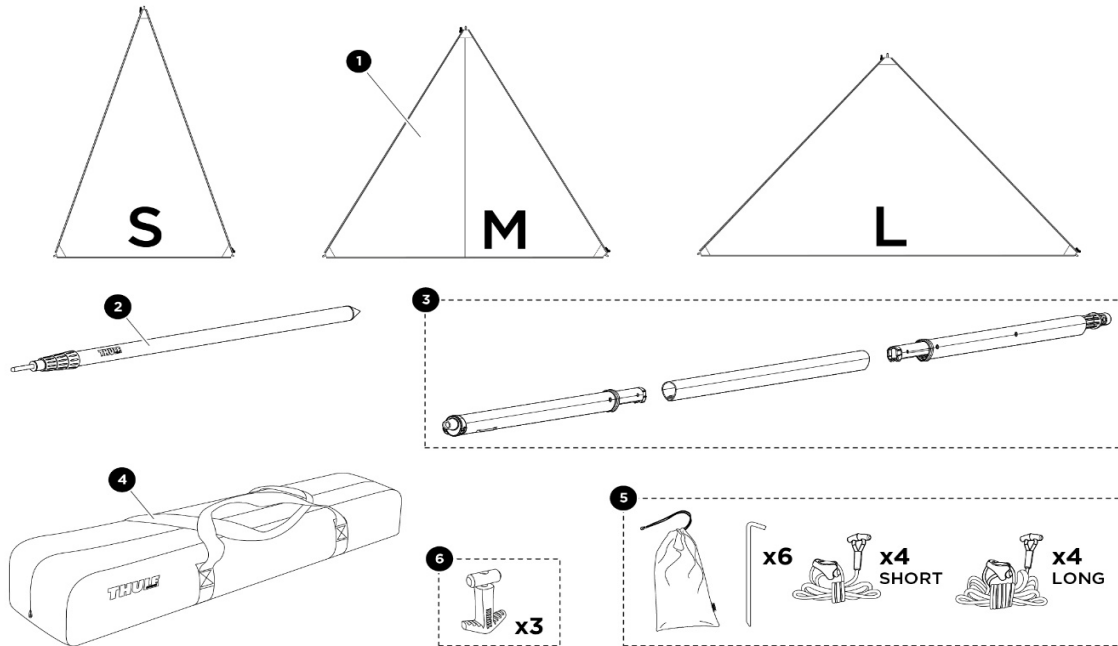

2026 SPARE PARTS LIST

Subsola

THULE
SWEDEN

06PAN0003

	ART.NR.	DESCRIPTION	TRADE £ (ex.VAT)
1	310216	SUBSOLA ADDITIONAL M PANEL 2.00M	See price list
	310233	SUBSOLA ADDITIONAL M PANEL 2.50M	See price list
2	310217	SUBSOLA SUPPORT POLE	See price list
3	1500603836	TENSION RAFTER SUBSOLA 2M00	0.00
	1500603973	TENSION RAFTER SUBSOLA 2M50	0.00
4	1500603835	SUBSOLA LUXURY BAG	0.00
	1500603974	SUBSOLA LUXURY BAG LARGE	0.00
5	1500603834	SUBSOLA ACCESSORY BAG	0.00
6	1500603975	FIXATION SYSTEMS (3PCS)	0.00