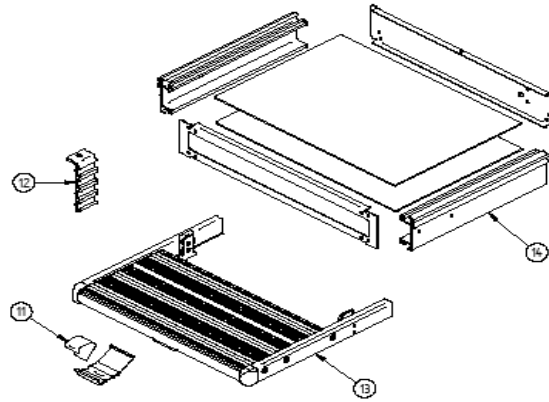

2026 SPARE PARTS LIST
Double Step with Skirt 2015

THULE
SWEDEN

SMB601

THULE
THE GROUP

THULE Double step 12V500 Arto & 12V650 Flair

SMB601-03

	ART.NR.	DESCRIPTION	TRADE £ (ex.VAT)
1	1500602886	12V MOTOR ASSY DOUBLE STEP SKIRT 2015	0.00
2	1500602887	MOTOR CAP DOUBLE STEP SKIRT 2015	0.00
3	1500602888	LH SCISSOR ASSY DOUBLE STEP SKIRT 2015	0.00
4	1500602889	RH SCISSOR ASSY DOUBLE STEP SKIRT 2015	0.00
5	1500602890	DRIVING ROD D12V500 SKIRT 2015	0.00
	1500602891	DRIVING ROD D12V650 SKIRT 2015	0.00
6	1500602892	FRAME CON. TUBE D12V500 SKIRT 2015 - 2PC	0.00
	1500602893	FRAME CON. TUBE D12V650 SKIRT 2015 - 2PC	0.00
7	1500602894	FOOT BOARD DOUBLE STEP12V500 SKIRT 2015 - 2PC	0.00
	1500602895	FOOT BOARD DOUBLE STEP12V650 SKIRT 2015 - 2PC	0.00
10	1500602718	REPAIR KIT PINION DOUBLE STEP SKIRT	0.00
11	1500603102	REPAIR FIXATION KIT SKIRT CLOSING	0.00
	1500603811	REPAIR FIXATION KIT SKIRT CLOSING ISMOVE	0.00
12	1500603117	SKIRT FIXATION - 2PC	0.00