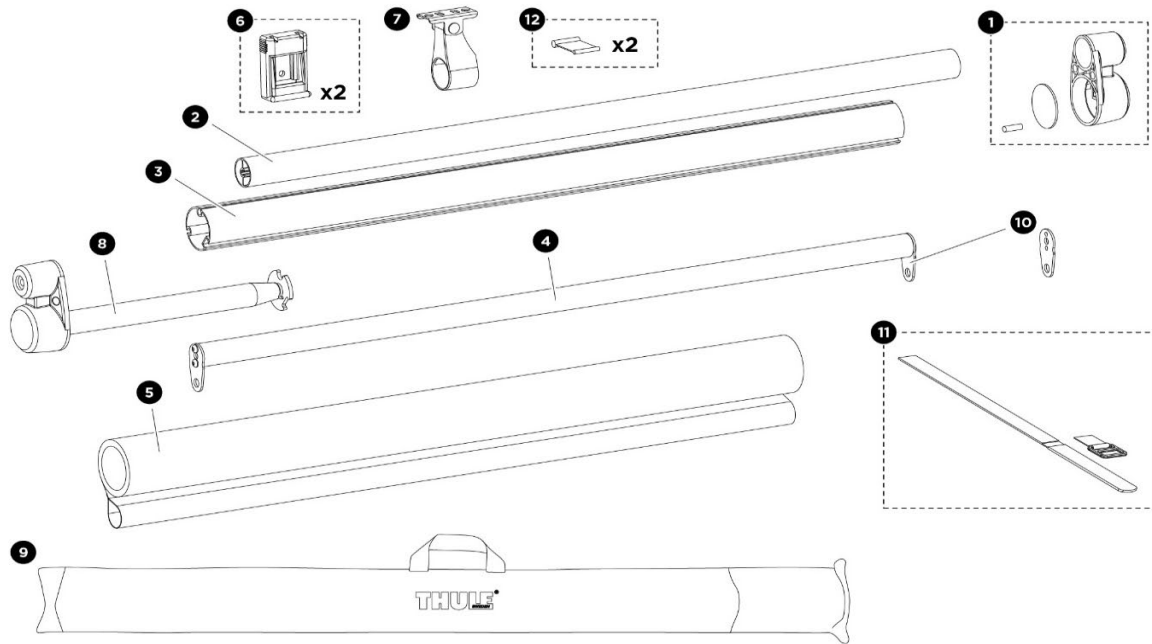

2026 SPARE PARTS LIST
Windscreen

	ART.NR.	DESCRIPTION	TRADE £ (ex.VAT)
1	1500602407	ROLLER TUBE END CAP ASSY	0.00
2	1500602408	FIXATION TUBE WINDSCREEN	0.00
3	1500602409	ROLLER TUBE WINDSCREEN	0.00
4	1500602410	HANDLE ASSY WINDSCREEN	0.00
5	1500602411	FABRIC WINDSCREEN	0.00
6	1500601212	PLASTIC BOTT.MOUNT.BRACKET 2PC	0.00
	1500602390	BOTTOM MOUNTING BRACKET BLACK 2PC	0.00
7	1500602412	FIXATION HOLDER ASSY WINDSCREEN	0.00
8	1500602413	ROLLER TUBE END CAP AND SPRING ASSY	0.00
9	1500602414	WINDSCREEN BAG	0.00
10	1500602415	TENT PEG PLATE WINDSCREEN	0.00
11	1500602416	VELCRO ASSY FIXATION WINDSCREEN	0.00
12	1500602809	CARAVANRAIL CONNECTION - 2PC	0.00