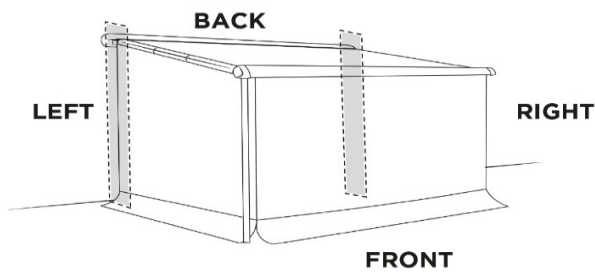

2026 SPARE PARTS LIST
 Residence, Panorama & Veduta

Panorama - Front extensions

Profiles Tents - Residence / Panorama / Veduta

2026 SPARE PARTS LIST

Residence, Panorama & Veduta

05TEN0001

* Connection pieces not included. See overview connections.