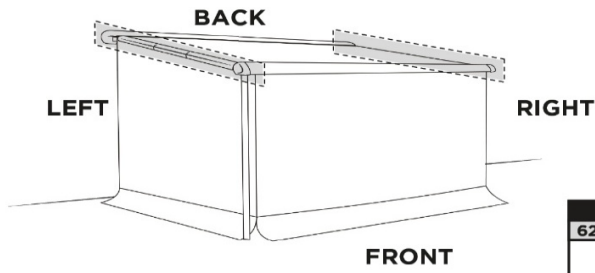

2026 SPARE PARTS LIST
 Residence, Panorama & Veduta

Panorama - Front extensions

Profiles Tents - Residence / Panorama / Veduta

2026 SPARE PARTS LIST

Residence, Panorama & Veduta

05TEN0001

* Connection pieces not included. See overview connections.