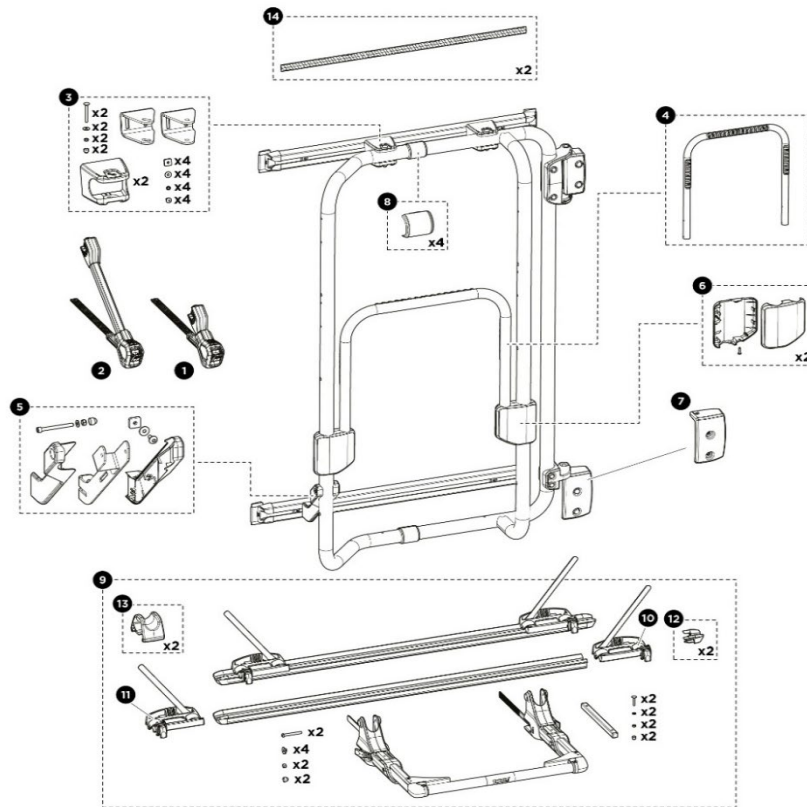

2026 SPARE PARTS LIST
VeloTrack

THULE
SWEDEN

03BIR0019

	ART.NR.	DESCRIPTION	TRADE £ (ex.VAT)
1	1500055283	BIKE ARM 122 (WITHOUT LOCK)	0.00
2	1500055285	BIKE ARM 368 (WITHOUT LOCK)	0.00
3	1500603948	TOP MOUNTING COMPLETE (2 PCS)	0.00
4	1500603949	VELOTRACK CROSSBAR	0.00
5	1500603950	VELOTRACK BOTTOM MOUNTING COMPLETE	0.00
6	1500603951	VELOTRACK CROSSBAR COVER (2 PCS)	0.00
7	1500603952	VELOTRACK COVER BOTTOM CHASSIS	0.00
8	1500603953	VELOTRACK WELD CLIP (4 PCS)	0.00
9	1500603954	VELOTRACK PLATFORM COMPLETE	0.00
10	1500052958	WHEELHOLDER RIGHT WITH LOGO	0.00
11	1500052959	WHEELHOLDER LEFT WITH LOGO	0.00
12	1500603795	ENDCAP L&R FATBIKE RAIL (2 PCS)	0.00
13	1500603955	PLATFORM CLIPS (2 PCS)	0.00
14	1500603153	COVER STRIP RIBBED 750MM 2PCS	0.00