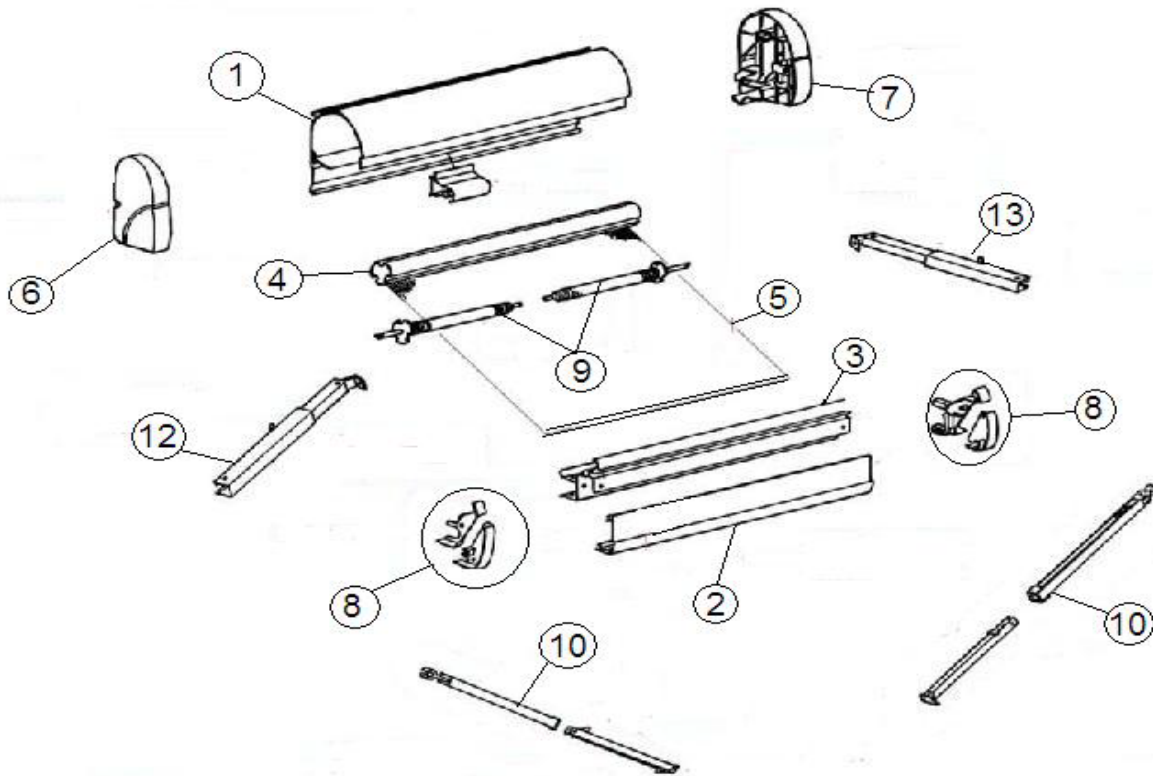

2026 SPARE PARTS LIST 2000

	ART.NR.	DESCRIPTION	TRADE £ (ex.VAT)
1	1500600742	MAIN HOUSING 2000 1.90M	Not available
	1500600743	MAIN HOUSING 2000 2.60M	Not available
	1500600744	MAIN HOUSING 2000 3.00M	Not available
2	1500600745	COVER LEAD RAIL 2000 1.90M	Not available
	1500600746	COVER LEAD RAIL 2000 2.60M	Not available
	1500600747	COVER LEAD RAIL 2000 3.00M	Not available
3	1500600748	INSIDE LEAD RAIL 2000 1.90M	0.00
	1500600749	INSIDE LEAD RAIL 2000 2.60M	0.00
	1500600750	INSIDE LEAD RAIL 2000 3.00M	0.00
4	1500600751	ROLLER TUBE 2000 1.90M	0.00
	1500600752	ROLLER TUBE 2000 2.60M	0.00
	1500600753	ROLLER TUBE 2000 3.00M	0.00
5	1500602325	FABRIC 1.90M 2000 04	Not available
	1500600756	FABRIC 1.90M 2000 18 BA TU	Not available
	1500600758	FABRIC 1.90M 2000 22 RAL 9002	0.00
	1500600759	FABRIC 1.90M 2000 31	0.00
	1500602326	FABRIC 2,60M 2000 04	Not available
	1500600760	FABRIC 2,60M 2000 18 BA TU	Not available
	1500600762	FABRIC 2,60M 2000 22 RAL 9002	0.00
	1500600763	FABRIC 2,60M 2000 31	0.00
	1500602180	FABRIC 3,00M 2000 04	0.00
	1500600765	FABRIC 3.00M 2000 18 BA T	Not available
	1500600767	FABRIC 3.00M 2000 22 RAL 9002	0.00
	1500600768	FABRIC 3.00M 2000 31	0.00
6	1500601196	LH COVER ASSY OMNISTOR 2000	Not available
7	1500601197	RH COVER ASSY OMNISTOR 2000	Not available