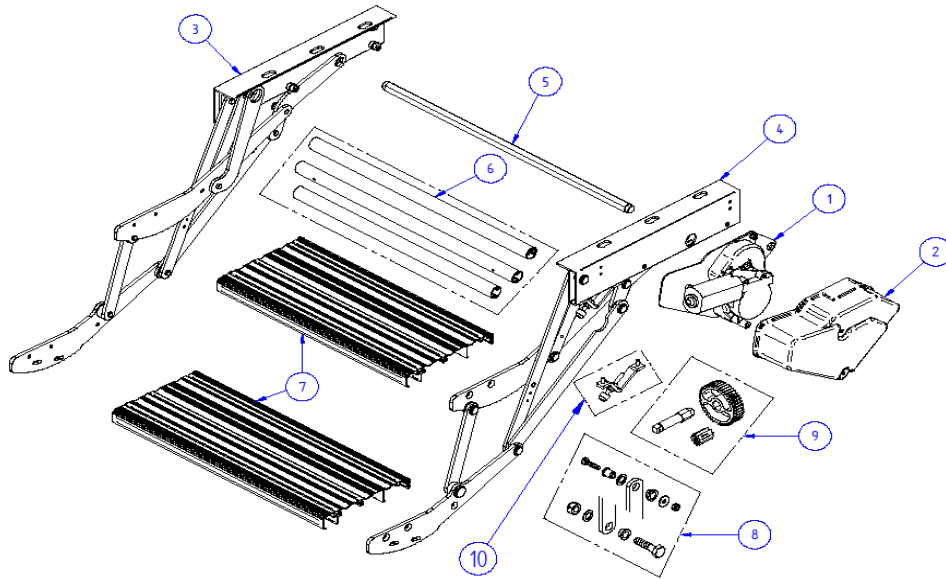

2026 SPARE PARTS LIST
Double Step with Skirt

THULE
SWEDEN

SMA605

THULE

THULE Double step 12V650 Niesmann, 12V500 Dethleffs, 12V500 MJ03 Iveco & 12V500 Carthago

SMA605-01

	ART.NR.	DESCRIPTION	TRADE £ (ex.VAT)
1	1500602707	12V MOTOR ASSY DOUBLE STEP SKIRT	0.00
2	1500602708	MOTOR CAP DOUBLE STEP SKIRT	0.00
3	1500602709	LH SCISSOR ASSY DOUBLE STEP SKIRT	0.00
4	1500602710	RH SCISSOR ASSY DOUBLE STEP SKIRT	0.00
5	1500602711	DRIVING ROD D12V500 SKIRT	0.00
	1500602712	DRIVING ROD D12V650 SKIRT	Not available
6	1500602713	FRAME CON. TUBE D12V500 SKIRT – 3PC	0.00
	1500602714	FRAME CON. TUBE D12V650 SKIRT – 3PC	0.00
7	1500602715	FOOT BOARD DOUBLE STEP12V500 SKIRT – 2PC	0.00
	1500602716	FOOT BOARD DOUBLE STEP12V650 SKIRT – 2PC	0.00
8	1500602717	REPAIR KIT RIVET DOUBLE STEP SKIRT	0.00
9	1500602718	REPAIR KIT PINION DOUBLE STEP SKIRT	0.00
10	1500602793	LH+RH END STOP DOUBLE STEP SKIRT	0.00