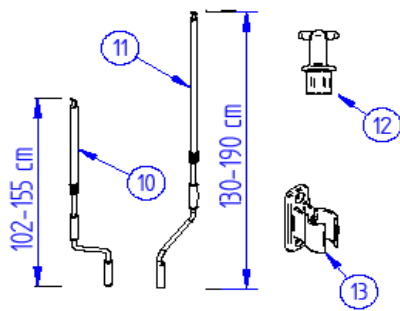

Handcrank

Coupling Funnel

THULE Omnistor General pieces 2

STA 601-00

	ART.NR.	DESCRIPTION	TRADE £ (ex.VAT)
6	1500601789	CENTRAL CLAMP SUPPORT LEG	0.00
7	1500601150	ADJ.BALANCER ASSY SUPPORT LEG (2 PCS)	0.00
9	1500601278	FEMALE HINGE SUPPORT LEG ASSY	Not available
10	1500602210	HAND CRANK ASSY SHORT	0.00
11	1500600115	HAND CRANK ASSY LONG	0.00
12	1500601279	UPPER CRANK PIN	0.00
13	1500601222	HAND CRANK CLIPS (2PCS)	0.00
14	1500601211	COUPLING FUNNEL	0.00
15	1500602406	THULE AWNING LOGO STICKER	0.00
	1500603793	THULE OMNISTOR STICKER SILVER	0.00