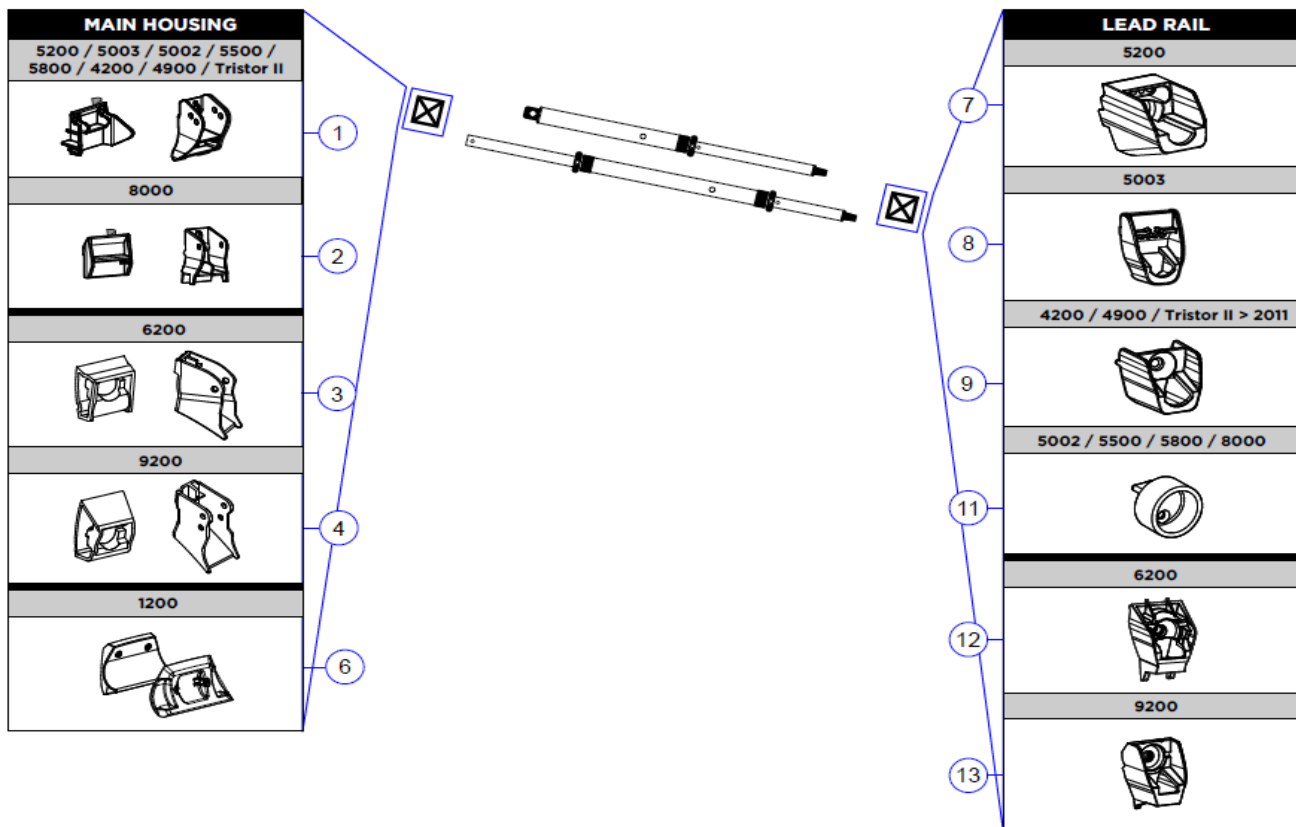

2026 SPARE PARTS LIST

Tension Rafter G2

THULE
SWEDEN

TR602

THULE

	ART.NR.	DESCRIPTION	TRADE £ (ex.VAT)
1	1500601682	POSIT. PIECE + TR HOLDER 5003 - 1+1PC	0.00
2	1500601188	POSIT. BLOCK + TENS. RAFTER HOUSING 8000 1+1PC	0.00
3	1500603112	POSIT. BLOCK + TENS. RAFTER HOUSING 6200 1+1PC	0.00
4	1500603113	POSIT. BLOCK + TENS. RAFTER HOUSING 9200 1+1PC	0.00
6	1500602936	TENSION ARM GUARD TO1200 - 2PCS	0.00
7	1500603076	INSERT LEAD RAIL 5200 - 2PCS	0.00
8	1500601606	INSERT LEAD RAIL 5003 - 2PCS	0.00
9	1500602156	INSERT LR 4200/4900	0.00
11	1500603101	CON.TEN.RAFTER - L.RAIL 5002/8000 - 2PCS	0.00
12	1500602616	INSERT LEAD RAIL 6200 - 2PCS	0.00
13	1500602447	INSERT LEAD RAIL 9200 - 2PCS	0.00