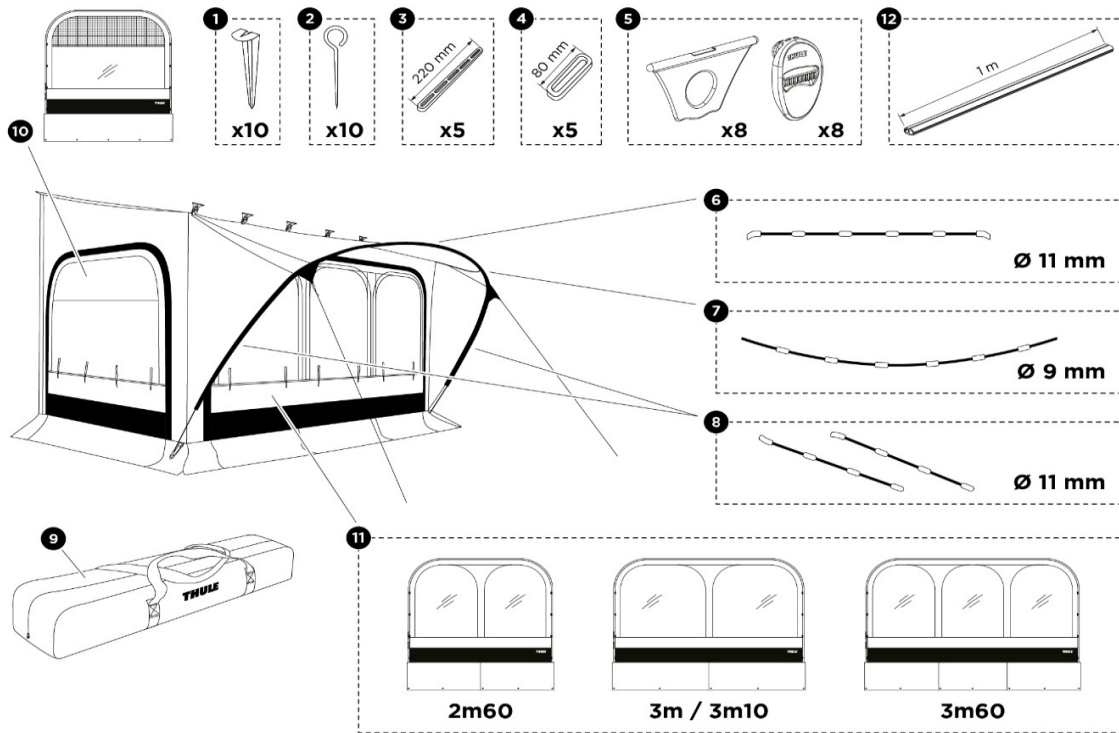

2026 SPARE PARTS LIST

QuickFit / EasyLink

THULE
SWEDEN

05TEN0002

	ART.NR.	DESCRIPTION	TRADE £ (ex.VAT)
1	1500601169	TENT PEG HALF ROUND (X10)	0.00
2	1500601171	GROUNDSHEET PEG (X10)	0.00
3	1500601167	MULTI POSITION RUBBER 20CM (X5)	0.00
4	1500602154	ELASTIC BAND 8CM (X5)	0.00
5	1500602779	FIXATION PIECES LEAD RAIL (X8)	0.00
6	1500602780	TENT POLES Ø9MM ROOF ARCH - 2M60 M (380cm)	0.00
	1500602781	TENT POLES Ø9MM ROOF ARCH - 2M60 L/XL (390cm)	0.00
	1500602782	TENT POLES Ø9MM ROOF ARCH - 3M00 DUC H2 (410cm)	0.00
	1500602878	TENT POLES Ø9MM ROOF ARCH - 3M10 M/L/XL (420cm)	0.00
	1500602784	TENT POLES Ø9MM ROOF ARCH - 3M60 M/L/XL (460cm)	0.00
7	1500602785	TENT POLES Ø11MM UPPER ARCH - 2M60 M (235cm)	0.00
	1500602786	TENT POLES Ø11MM UPPER ARCH - 2M60 L/XL (250cm)	0.00
	1500602787	TENT POLES Ø11mm UPPER ARCH - 3M00 DUC H2 (255cm)	0.00
	1500602880	TENT POLES Ø11mm UPPER ARCH - 3M10 M (260cm)	0.00
	1500602881	TENT POLES Ø11mm UPPER ARCH - 3M10 L/XL (275cm)	0.00
	1500602788	TENT POLES Ø11MM UPPER ARCH - 3M60 M (295cm)	0.00
	1500602789	TENT POLES Ø11MM UPPER ARCH - 3M60 L/XL (315cm)	0.00
8	1500602790	TENT POLES Ø11MM LOWER ARCH (X2) (183cm)	0.00
9	1500602791	QUICK FIT SPORTS BAG	Not available
10	1500602882	QUICKFIT SIDE INSERT	0.00
11	1500602883	QUICKFIT FRONT INSERT - 2M60	0.00
	1500602884	QUICKFIT FRONT INSERT - 3M00/3M10	0.00
	1500602885	QUICKFIT FRONT INSERT - 3M60	0.00
12	1500602029	CONNECTING PROF.1200 - 1,00M	0.00