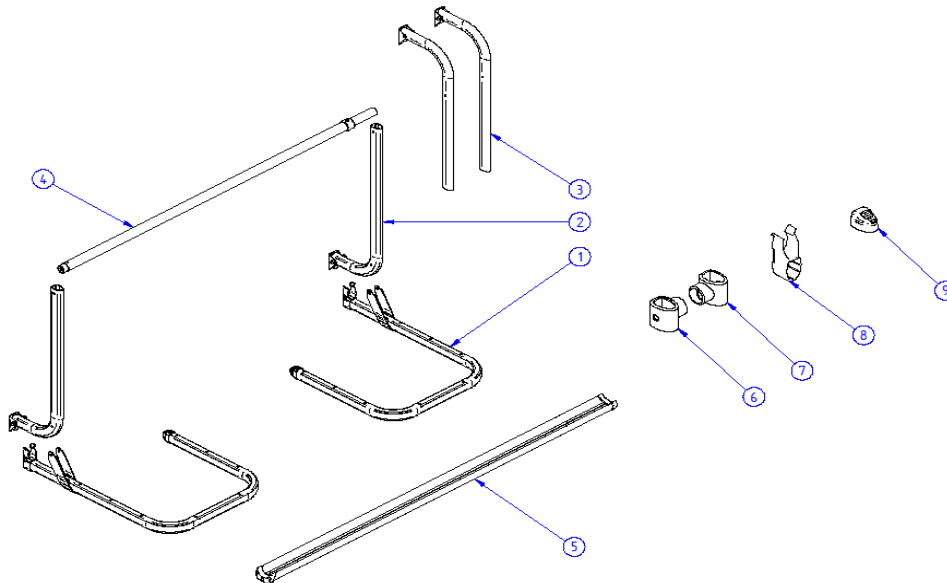

2026 SPARE PARTS LIST
Elite Eura Cargo - 3 Bikes

THULE
SWEDEN

OBM725

THULE
SWEDEN

THULE Omnibike Elite Euracargo

OBM725-02

	ART.NR.	DESCRIPTION	TRADE £ (ex.VAT)
1	1500601710	ELITE EURA CARGO PLATFORM (2x)	Not available
2	1500600463	ELITE EURA CARGO BASEFRAME BASE (1x)	Not available
3	1500602176	ELITE EURA CARGO BASEARM (1x)	0.00
4	1500602177	ELITE EURA CARGO CROSSBAR	Not available
5	1500602371	ELITE EURA CARGO BIKERAIL 157cm	Not available
6	1500601994	T-PIECE LH	Not available
7	1500601995	T-PIECE RH	0.00
8	1500601992	ENDCAP PLATFORM	0.00
9	1500602041	OVAL PLUG GREY	0.00