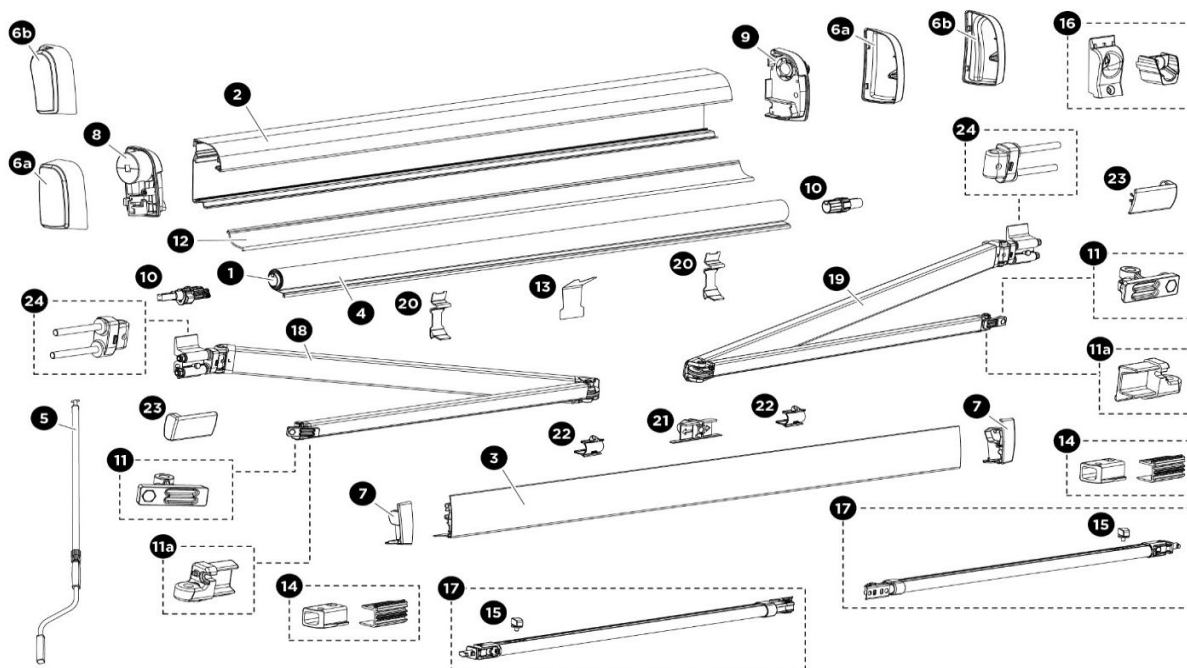

2026 SPARE PARTS LIST
4200

THULE
SWEDEN

02AWW0004

	ART.NR.	DESCRIPTION	TRADE £ (ex.VAT)
1	1500602658	ROLLER TUBE D=30X0.8MM / 4200-2.60M	0.00
	1500602186	ROLLER TUBE D=30X0.8MM / 4200-3.00M	0.00
	1500602187	ROLLER TUBE D=30X0.8MM / 4200-3.50M	0.00
	1500602188	ROLLER TUBE D=30X0.8MM / 4200-4.00M	0.00
	1500602189	ROLLER TUBE D=30X0.8MM / 4200-4.50M	0.00
2	1500603580	MAINHOUSING 4200 2M60 WHI	0.00
	1500603581	MAINHOUSING 4200 3M00 WHI	0.00
	1500603582	MAINHOUSING 4200 3M50 WHI	0.00
	1500603583	MAINHOUSING 4200 4M00 WHI	0.00
	1500603584	MAINHOUSING 4200 4M50 WHI	0.00
	1500603585	MAINHOUSING 4200 2M60 ANO	0.00
	1500603586	MAINHOUSING 4200 3M00 ANO	0.00
	1500603587	MAINHOUSING 4200 3M50 ANO	0.00
	1500603588	MAINHOUSING 4200 4M00 ANO	0.00
	1500603589	MAINHOUSING 4200 4M50 ANO	0.00
	1500603590	MAINHOUSING 4200 2M60 ANT	0.00
	1500603591	MAINHOUSING 4200 3M00 ANT	0.00
	1500603592	MAINHOUSING 4200 3M50 ANT	0.00
	1500603593	MAINHOUSING 4200 4M00 ANT	0.00
	1500603594	MAINHOUSING 4200 4M50 ANT	0.00
3	1500602661	LEADRAIL 4200/4900 2M60 WHI	0.00
	1500602194	LEADRAIL 4200/4900 3M00 WHI	0.00
	1500602195	LEADRAIL 4200/4900 3M50 WHI	0.00
	1500602196	LEADRAIL 4200/4900 4M00 WHI	0.00
	1500602197	LEADRAIL 4200/4900 4M50 WHI	0.00
	1500602662	LEADRAIL 4200/4900 2M60 ANO	0.00
	1500602248	LEADRAIL 4200/4900 3M00 ANO	0.00
	1500602249	LEADRAIL 4200/4900 3M50 ANO	0.00
	1500602250	LEADRAIL 4200/4900 4M00 ANO	0.00
	1500602251	LEADRAIL 4200/4900 4M50 ANO	0.00
	1500602950	LEADRAIL 4200/4900 2M60 ANT	0.00
	1500602951	LEADRAIL 4200/4900 3M00 ANT	0.00
	1500603607	LEADRAIL 4200 3M50 ANT	0.00