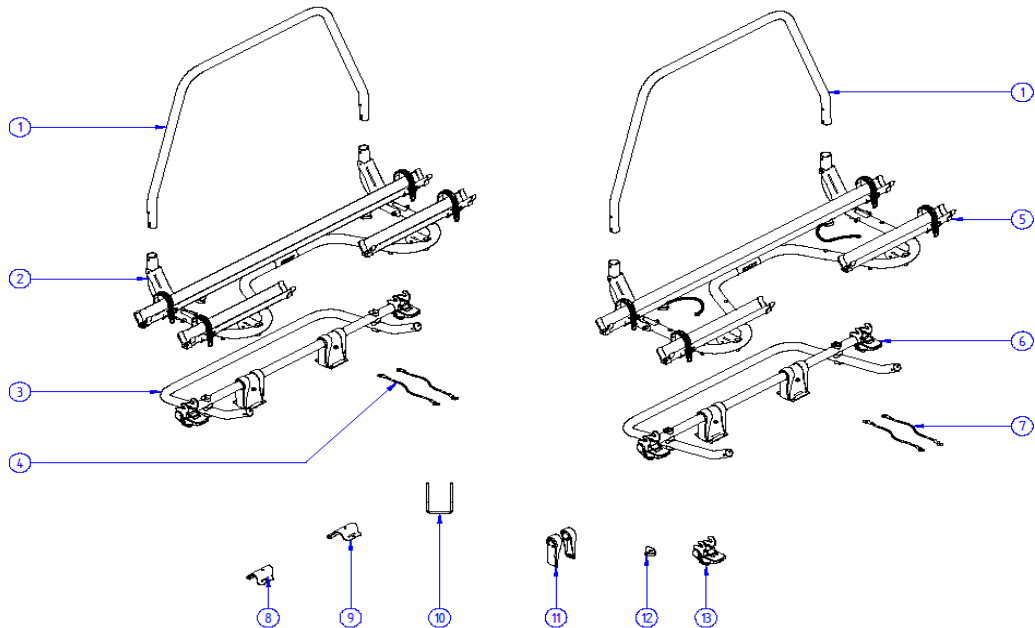

2026 SPARE PARTS LIST

Caravan Superb - Caravan Superb SV

THULE
SWEDEN

SP624

THULE
SWEDEN

THULE Caravan Superb / Superb SV

SP624-00

ART.NR.	DESCRIPTION	TRADE £ (ex.VAT)
Caravan Superb SV		
1	1500602768 CARAVAN SMART / SUPERB / SUPERB XT SV ANO SUPPORT BAR	0.00
2	1500602808 CARAVAN SUPERB SV PLATFORM COMPLETE | until 02/2025	Not available
	1500603825 CARAVAN SUPERB SV PLATFORM COMPLETE | from 02/2025	0.00
	1500602987 CARAVAN SUPERB SV 2016 PLATFORM COMPLETE | until 02/2025	Not available
	1500603826 CARAVAN SUPERB SV 2016 PLATFORM COMPLETE | from 02/2025	0.00
3	1500602770 CARAVAN SUPERB SV BASE	0.00
	1500602988 CARAVAN SUPERB SV 2016 / SUPERB XT SV ANO BASE	0.00
4	1500603487 CARAVAN SUPERB SV TILT STOP CORD - 450MM (2x)	0.00
11	1500602899 CARAVAN SMART/SUPERB FOOT COVER (2X)	0.00
12	1500602960 CARAVAN SMART/SUPERB FIXATION TILT STOP (2x)	0.00
13	1500602864 CARAVAN SMART / SUPERB PLATFORM LOCK SET V2	0.00
Caravan Superb		
1	1500602768 CARAVAN SMART / SUPERB SUPPORT BAR	0.00
5	1500602771 CARAVAN SUPERB PLATFORM COMPLETE | until 02/2025	Not available
	1500603824 CARAVAN SUPERB PLATFORM COMPLETE | from 02/2025	0.00
6	1500602772 CARAVAN SUPERB BASE	0.00
7	1500603488 CARAVAN SUPERB TILT STOP CORD - 550MM (2x)	0.00
11	1500602899 CARAVAN SMART/SUPERB FOOT COVER (2X)	0.00
12	1500602960 CARAVAN SMART/SUPERB FIXATION TILT STOP (2x)	0.00
13	1500602864 CARAVAN SMART / SUPERB PLATFORM LOCK SET V2	0.00
Common parts for all A-frames		
8	1500602774 FIXATION PLATE D30 RH BLACK	0.00
9	1500602773 FIXATION PLATE D30 LH BLACK	0.00
10	1500601980 U-BOLT M6 x 135/78/135 (1x)	0.00
	308140 U-BOLT M6 x 160/78/160 (4x) (sold per 5 sets)	See price list