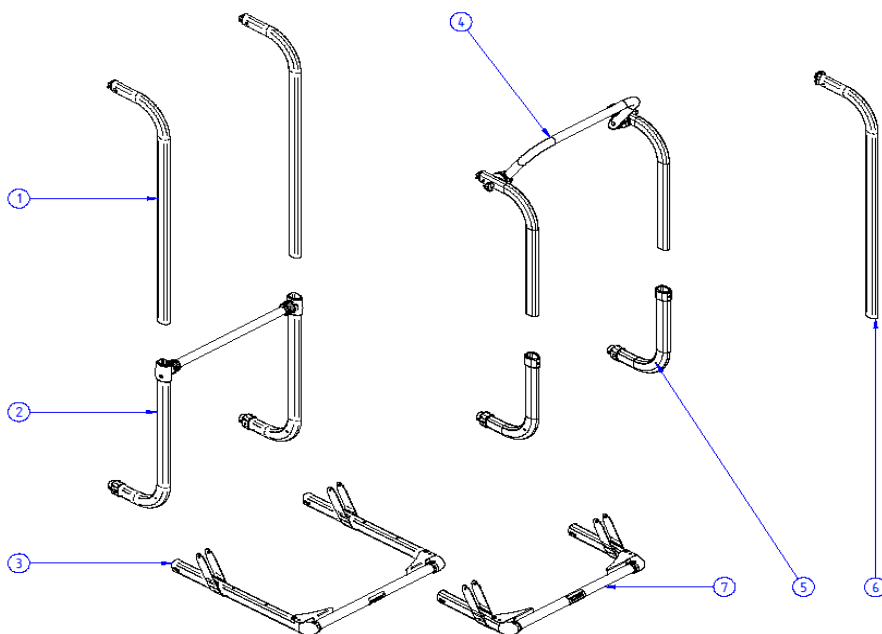

2026 SPARE PARTS LIST**Sport G2 & Elite G2 & Elite Van XT - Common Parts****MH604**

27	1500602403	WHEEL HOLDER W PUMP BUCKLE (2x)	0.00
28	1500602633	PLATFORM LOCK OVAL (1L+1R) < 05/2024	0.00
	1500603816	PLATFORM LOCK OVAL (1L+1R) ≥ 05/2024	0.00
29	1500602634	ELITE G2 HINGE COVERS BLACK (1L+1R)	0.00
30	1500602402	G2 ENDCAP RAIL (2x)	0.00
31	1500602401	G2 RAIL PROFILE	0.00
32	1500602697	PLATFORM CORNER CONNECTION	Not available
33	1500603157	SERRATED INSERT 30/34 BLACK 4PCS	0.00
34	1500603175	BOLT 90MM + KNOB HIGH (2PCS)	0.00

2026 SPARE PARTS LIST

Elite G2 LV - Elite G2 SV - Elite G2 HH - Elite G2 One Bike

THULE
SWEDEN

MH605

THULE
SWEDEN

THULE Elite G2 LV / Elite G2 SV / Elite G2 HH / Elite G2 One Bike

MH605-01

	ART.NR.	DESCRIPTION	TRADE £ (ex.VAT)
1	1500602635	ELITE G2 LV ARM (1x)	0.00
2	1500602636	ELITE G2 LV BODY + CROSSBAR + T-PIECES	0.00
3	1500603817	ELITE G2 PLATFORM WITHOUT RAILS	0.00
4	1500602638	ELITE G2 SV ARMS + CROSSBAR	0.00
5	1500602639	ELITE G2 SV BODY + CONNECTION PIECE (1x)	0.00
6	1500602640	ELITE G2 HH ARM (1x)	0.00
7	1500603829	ELITE G2 ONE BIKE PLATFORM WITHOUT RAILS	0.00