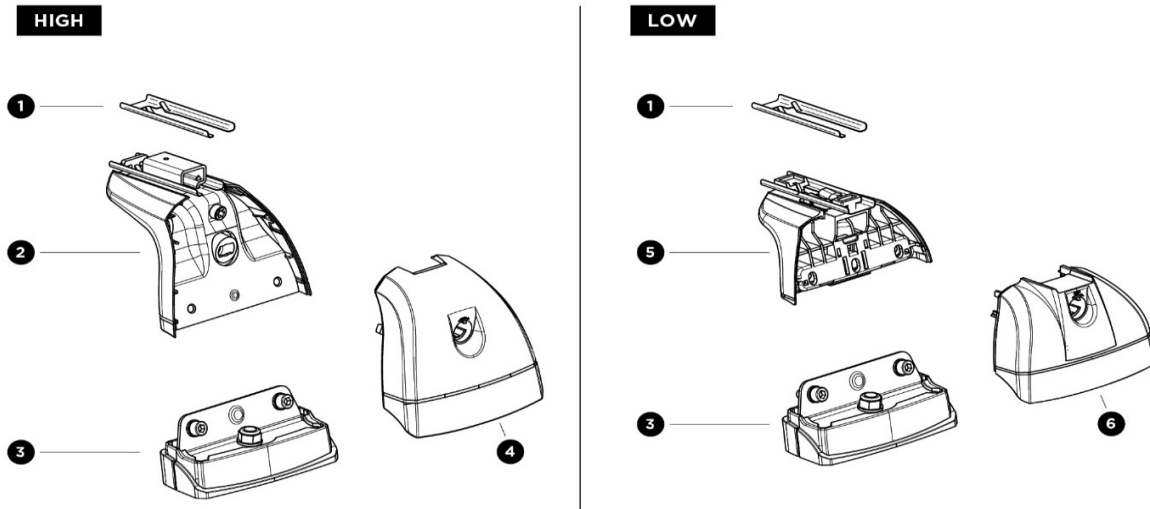

	ART.NR.	DESCRIPTION	TRADE £ (ex.VAT)
1	1500054648	THULE EVO FIXPOINT - COMPLETE FOOT	0.00
2	1500054649	THULE EVO FIXPOINT - FRONT COVER	0.00
3	1500052988	TORQUE KEY 4NM - THULE RAISED RAIL EVO / FLUSH RAIL EDGE / FIXP	0.00
4	1500002XXX	KEY N° XXX	0.00
5	1500050834	RUBBER PROFILE PROBAR 25mm - 2190mm (1 PCS)	0.00
6	1500050836	RUBBER PROFILE PROBAR 17mm - 2190mm (1 PCS)	0.00
7	1500050843	END CAP PROBAR - LEFT (1 PCS)	0.00
8	1500050844	END CAP PROBAR - RIGHT (1 PCS)	0.00
9	1500050845	SQUARE NUT M6 (1 PCS)	0.00
10	1500051152	HEXAGONAL SCREW K6S (1 PCS)	0.00