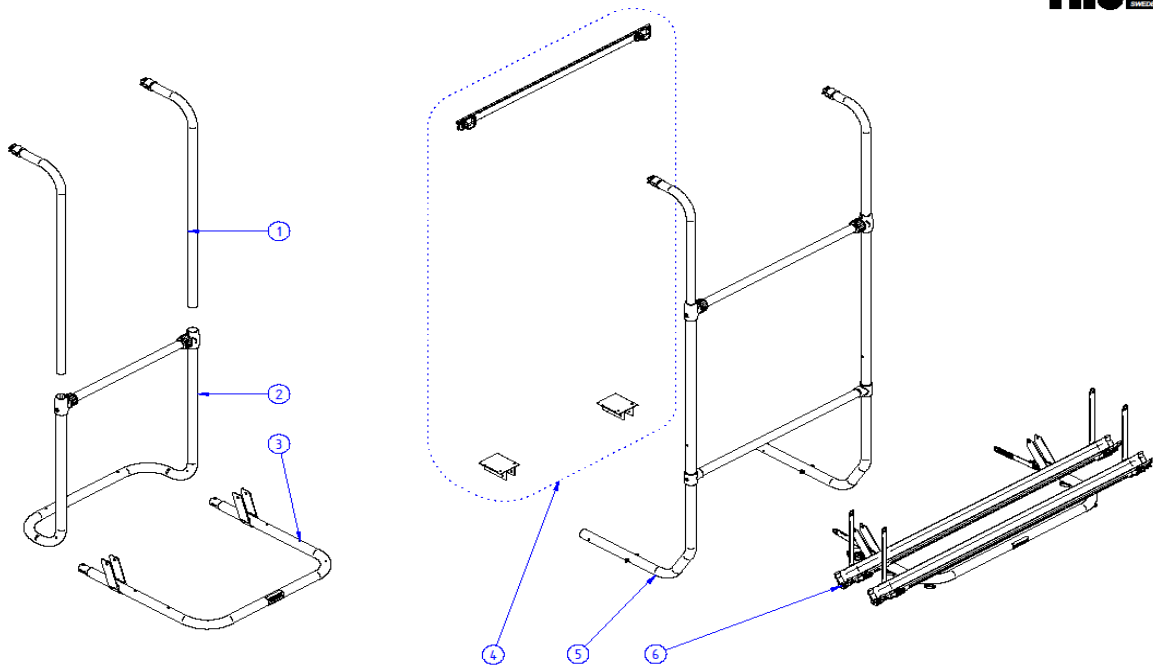

2026 SPARE PARTS LIST
Sport G2 Tour - Sport G2 Universal

THULE
SWEDEN

SP609

THULE
SWEDEN

THULE Sport G2 tour / Sport G2 Universal

SP609-00

	ART.NR.	DESCRIPTION	TRADE £ (ex.VAT)
1	1500602649	SPORT G2 TOUR ARM (1x)	0.00
2	1500602650	SPORT G2 TOUR BODY	0.00
3	1500602641	SPORT G2 PLATFORM WITHOUT RAILS | until 02/2025	Not available
	1500603818	SPORT G2 PLATFORM WITHOUT RAILS | from 02/2025	0.00
4	1500602682	SPORT G2 UNIVERSAL FIXATION SET	0.00
5	1500602651	SPORT G2 UNIVERSAL BODY	0.00
6	1500602652	SPORT G2 UNIVERSAL PLATFORM COMPLETE | until 02/2025	Not available
	1500603820	SPORT G2 UNIVERSAL PLATFORM COMPLETE | from 02/2025	0.00