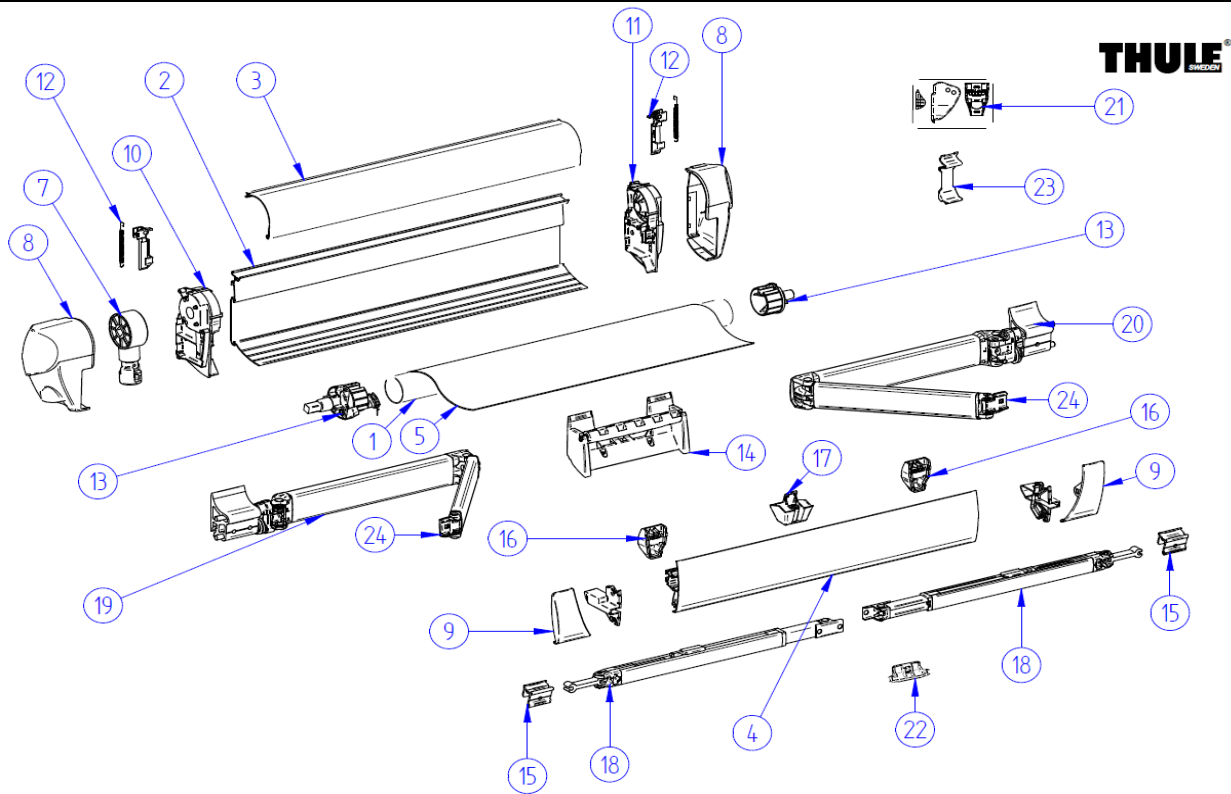

2026 SPARE PARTS LIST
5003

THULE
SWEDEN

5AF611

THULE Omnistor 5003

5AF611-01

	ART.NR.	DESCRIPTION	TRADE £ (ex.VAT)	
1	1500601790	ROLLER TUBE 48 5002/5003 -1.9M	Not available	
	1500601791	ROLLER TUBE 48 5002/5003 -2,3M	Not available	
	1500601792	ROLLER TUBE 48 5002/5003 -2,6M	Not available	
	1500601793	ROLLER TUBE 48 5002/5003 -3,0M	Not available	
	1500601794	ROLLER TUBE 48 5002/5003 -3,5M	Not available	
	1500601795	ROLLER TUBE 52 5003 -4,00M	Not available	
	1500601796	ROLLER TUBE 52 5003 -4,50M	Not available	
	2	1500601546	MAIN HOUSING 5003 1.90M	0.00
1500601547		MAIN HOUSING 5003 2.30M	0.00	
1500601548		MAIN HOUSING 5003 2.60M	0.00	
1500601549		MAIN HOUSING 5003 3.00M	0.00	
1500601550		MAIN HOUSING 5003 3.50M	0.00	
1500601551		MAIN HOUSING 5003 4.00M	0.00	
1500601552		MAIN HOUSING 5003 4.50M	0.00	
1500601567		MAIN HOUSING 5003 ANO 1.90M	Not available	
1500601568		MAIN HOUSING 5003 ANO 2.30M	Not available	
1500601569		MAIN HOUSING 5003 ANO 2.60M	Not available	
1500601570		MAIN HOUSING 5003 ANO 3.00M	Not available	
1500601571		MAIN HOUSING 5003 ANO 3.50M	Not available	
1500601572		MAIN HOUSING 5003 ANO 4.00M	Not available	
1500601573		MAIN HOUSING 5003 ANO 4.50M	Not available	
1500602683		MAIN HOUSING 5003 ANTHR. 2.60M	0.00	
1500602684		MAIN HOUSING 5003 ANTHR. 3.00M	0.00	
1500602685		MAIN HOUSING 5003 ANTHR. 3.50M	0.00	
1500602686		MAIN HOUSING 5003 ANTHR. 4.00M	0.00	
3		1500601553	ROOF HOUSING 5003 1.90M	0.00
		1500601554	ROOF HOUSING 5003 2.30M	0.00
	1500601555	ROOF HOUSING 5003 2.60M	0.00	
	1500601556	ROOF HOUSING 5003 3.00M	0.00