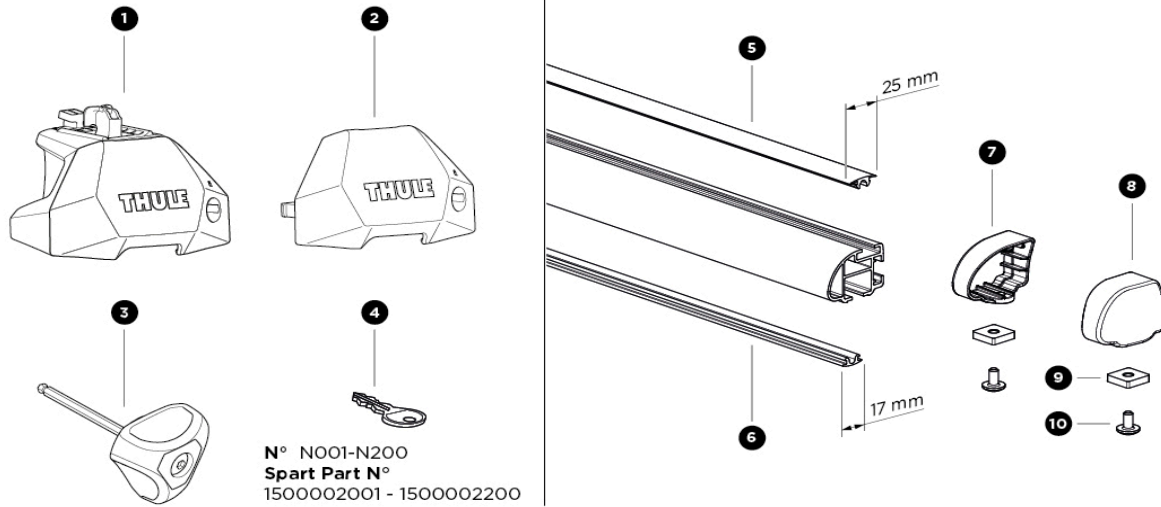

ART.NR.	DESCRIPTION	TRADE £ (ex.VAT)
1	1500054648	THULE EVO FIXPOINT - COMPLETE FOOT	0.00
2	1500054649	THULE EVO FIXPOINT - FRONT COVER	0.00
3	1500052988	TORQUE KEY 4NM - THULE RAISED RAIL EVO / FLUSH RAIL EDGE / FIXP	0.00
4	1500002XXX	KEY N° XXX	0.00
5	1500050834	RUBBER PROFILE PROBAR 25mm - 2190mm (1 PCS)	0.00
6	1500050836	RUBBER PROFILE PROBAR 17mm - 2190mm (1 PCS)	0.00
7	1500050843	END CAP PROBAR - LEFT (1 PCS)	0.00
8	1500050844	END CAP PROBAR - RIGHT (1 PCS)	0.00
9	1500050845	SQUARE NUT M6 (1 PCS)	0.00
10	1500051152	HEXAGONAL SCREW K6S (1 PCS)	0.00