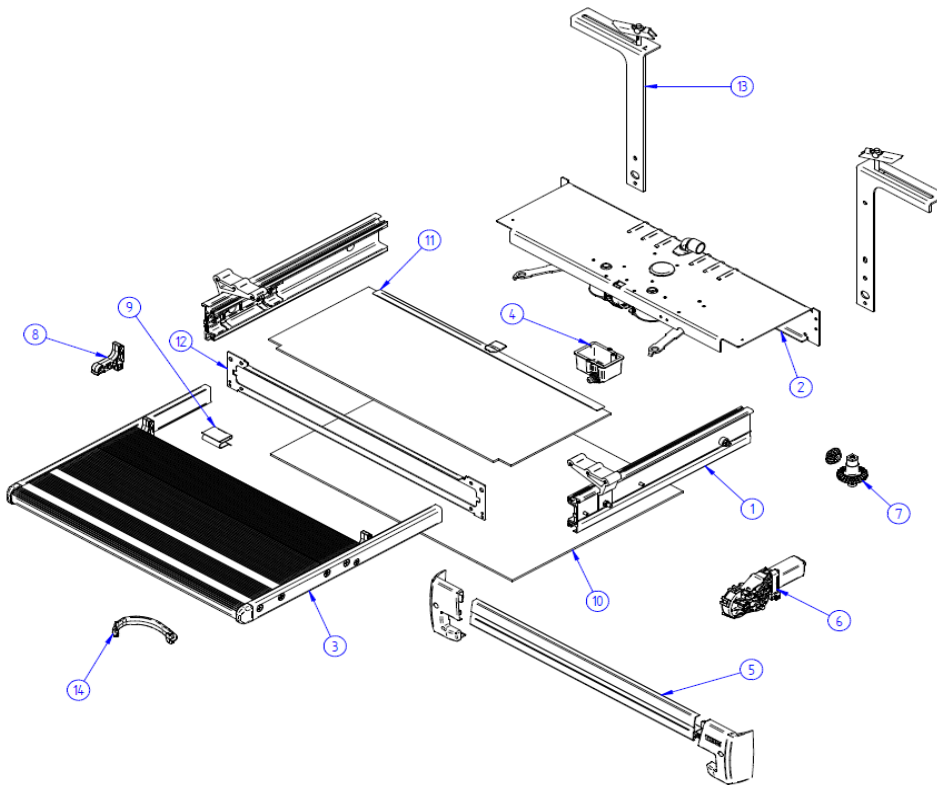

2026 SPARE PARTS LIST

Slide-Out Step V19 12V 550 Crafter 4WD

THULE
SWEDEN

SDC601

THULE
SWEDEN

THULE Slide Out Crafter 12v550 V19

SDC601-01

	ART.NR.	DESCRIPTION	TRADE £ (ex.VAT)
1	1500603228	FRAME SLIDE-OUT V19 CRAFTER - 550	0.00
2	1500603229	MOTOR COMPLETE SO V19 - 550	0.00
3	1500603127	FOOTBOARD COMPLETE SO V16 - 550	0.00
4	1500603129	ALARMSWITCH SLIDE-OUT V16	0.00
5	1500603230	FRONT PROTECTION SLIDE-OUT V19 - 550	0.00
6	1500602744	12V MOTOR SLIDE OUT 2012	0.00
7	1500602745	REPAIR KIT PINION SLIDE-OUT 2012	0.00
8	1500602746	END STOP FOOTBOARD SLIDE OUT 2012	0.00
9	1500602752	FIXATION SPRING PROTECTION COVER - 6PCS	0.00
10	1500603131	LOWER PROTECTION SLIDE OUT V12 12V550	0.00
11	1500603231	UPPER PROTECTION SLIDE OUT V12 12V550 + LIP PROFILE	Not available
12	1500603232	FRONT PLATE SLIDE OUT V19 - 550	0.00
13	1500603233	MOUNTING BRACKETS + TOGGLE BOLTS FOR CRAFTER 4WD	0.00
14	1500603404	SAFETY HOOK FOOTBOARD SO	0.00