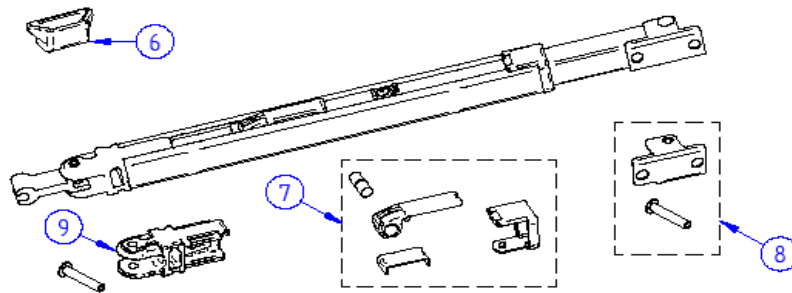

2026 SPARE PARTS LIST

Awning Common Parts

THULE
SWEDEN

STA601

Support leg < 2009

THULE
PRODUCTS