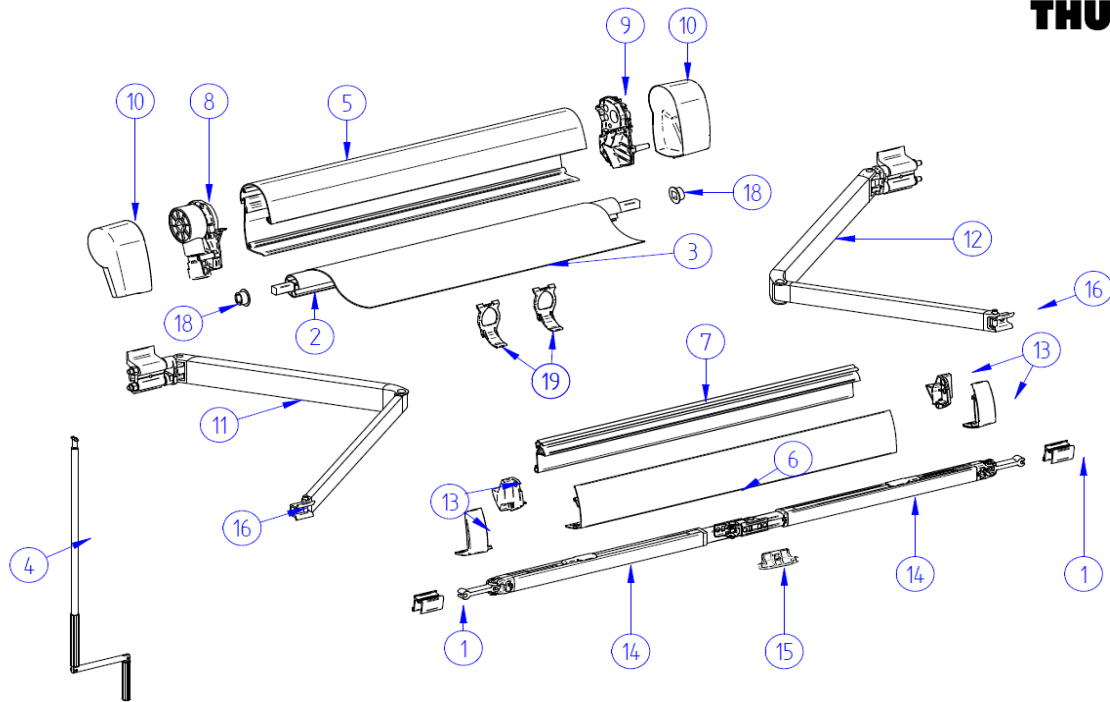

2026 SPARE PARTS LIST
VW California

THULE
SWEDEN

VW606

THULE
SWEDEN

THULE Omnistor 5102/VW

VW 606-02

	ART.NR.	DESCRIPTION	TRADE £ (ex.VAT)
1	1500600296	CONNECT. SUPP. ARM V97 SERIE 5	Not available
2	1500601954	ROLLER TUBE ASSY 5102 2.6M	0.00
3	1500602356	FABRIC 2.60M VW T5 SILVER GREY	0.00
4	1500601124	HANDCRANK VW T5 + 5102	0.00
5	1500601689	MAIN HOUSING VW T5 RAL9006	0.00
	1500602357	MAIN HOUSING VW T5 RAL9011	0.00
6	1500601955	OUTSIDE LEAD RAIL VW T5 RAL9006	0.00
	1500602358	OUTSIDE LEAD RAIL VW T5 RAL9011	0.00
7	1500601956	INSIDE LEAD RAIL VW T5 RAL9006	0.00
	1500602359	INSIDE LEAD RAIL VW T5 RAL9011	0.00
8	1500601201	LH ENDPLATE + GEAR ASSY VW T5	0.00
9	1500601202	RH ENDPLATE MH VW T5	0.00
10	1500601203	LH+RH SIDECAP ASSY RAL9006	0.00
	1500601204	LH+RH SIDECAP ASSY RAL9011	0.00
11	1500602103	LH SPRINGARM COMPL 5102	0.00
12	1500602104	RH SPRINGARM COMPL 5102	0.00
13	1500601206	LH+RH LEAD RAIL END PLATE ASSY RAL9006	0.00
	1500601741	LH+RH LEAD RAIL END PLATE ASSY RAL9011	0.00
14	1500601960	SUPPORT ARM V2 2.60M XL	0.00
15	1500601789	CENTRAL CLAMP SUPPORT ARM V2	0.00
16	1500601219	LH+RH CONN.LEAD RAIL	Not available
	1500602754	LH+RH STOP SPRING ARM 5102	0.00
18	1500602755	LH+RH ROLLER BEARINGS 5102	0.00
19	1500603403	POSITIONER SPRING ARM VW 2PC	0.00