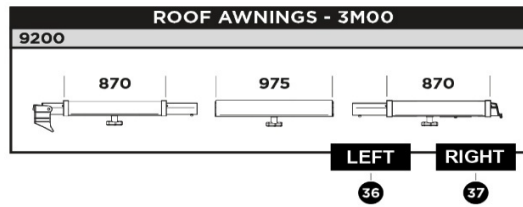

2026 SPARE PARTS LIST
 Residence, Panorama & Veduta

Panorama - Front extensions

Profiles Tents - Residence / Panorama / Veduta

2026 SPARE PARTS LIST

Residence, Panorama & Veduta

05TEN0001

* Connection pieces not included. See overview connections.