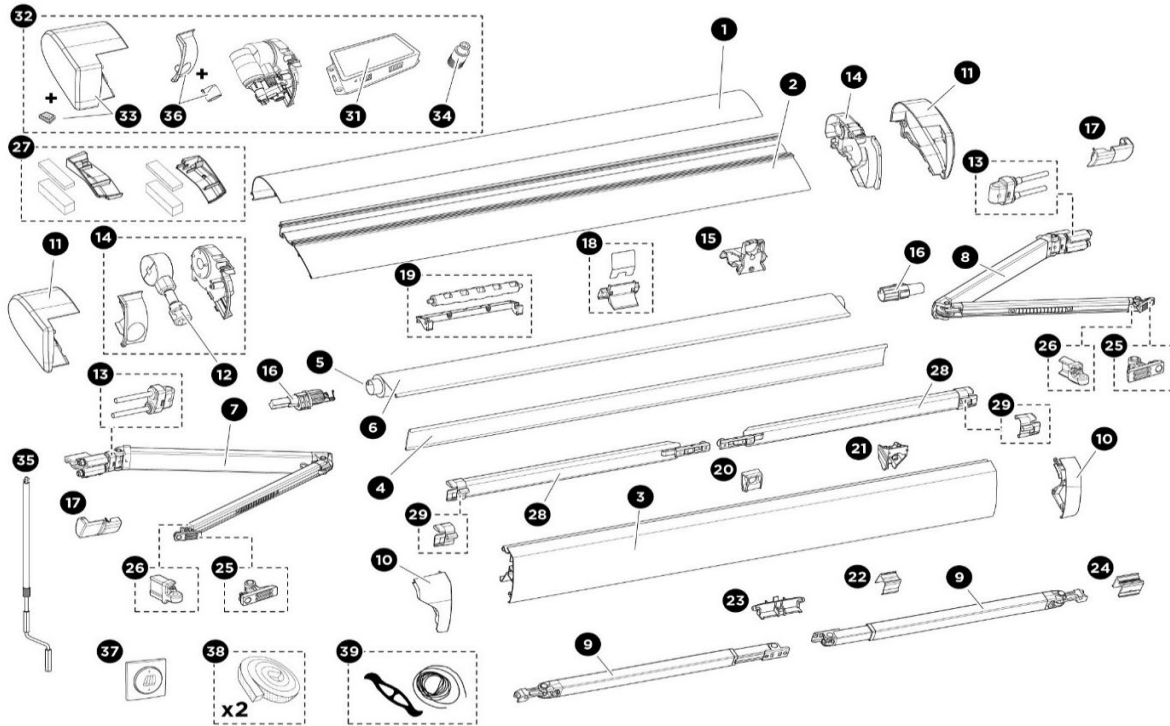

2026 SPARE PARTS LIST
6300

	ART.NR.	DESCRIPTION	TRADE £ (ex.VAT)
1	1500603256	COVER HOUSING 6300 2,60M WHITE	0.00
	1500603257	COVER HOUSING 6300 3,00M WHITE	0.00
	1500603258	COVER HOUSING 6300 3,25M WHITE	0.00
	1500603259	COVER HOUSING 6300 3,50M WHITE	0.00
	1500603260	COVER HOUSING 6300 3,75M WHITE	0.00
	1500603261	COVER HOUSING 6300 4,00M WHITE	0.00
	1500603262	COVER HOUSING 6300 4,25M WHITE	0.00
	1500603263	COVER HOUSING 6300 4,50M WHITE	0.00
	1500603264	COVER HOUSING 6300 5,00M WHITE	0.00
	1500603265	COVER HOUSING 6300 3,25M ANO	0.00
	1500603266	COVER HOUSING 6300 3,50M ANO	0.00
	1500603267	COVER HOUSING 6300 3,75M ANO	0.00
	1500603268	COVER HOUSING 6300 4,00M ANO	0.00
	1500603269	COVER HOUSING 6300 4,50M ANO	0.00
	1500603270	COVER HOUSING 6300 5,00M ANO	0.00
	1500603271	COVER HOUSING 6300 2,60M ANTHR.	0.00
	1500603272	COVER HOUSING 6300 3,00M ANTHR.	0.00
	1500603273	COVER HOUSING 6300 3,25M ANTHR.	0.00
	1500603274	COVER HOUSING 6300 3,50M ANTHR.	0.00
	1500603275	COVER HOUSING 6300 3,75M ANTHR.	0.00
1500603276	COVER HOUSING 6300 4,00M ANTHR.	0.00	
1500603470	COVER HOUSING 6300 4,25M ANTHR.	0.00	
1500603277	COVER HOUSING 6300 4,50M ANTHR.	0.00	
1500603278	COVER HOUSING 6300 5,00M ANTHR.	0.00	
2	1500603279	BACK HOUSING 6200 2,60M	0.00
	1500603280	BACK HOUSING 6300 3,00M	0.00
	1500603281	BACK HOUSING 6300 3,25M	0.00
	1500603282	BACK HOUSING 6300 3,50M	0.00
	1500603283	BACK HOUSING 6300 3,75M	0.00
	1500603284	BACK HOUSING 6300 4,00M	0.00
	1500603285	BACK HOUSING 6300 4,25M	0.00
	1500603286	BACK HOUSING 6300 4,50M	0.00
	1500603287	BACK HOUSING 6300 5,00M	0.00