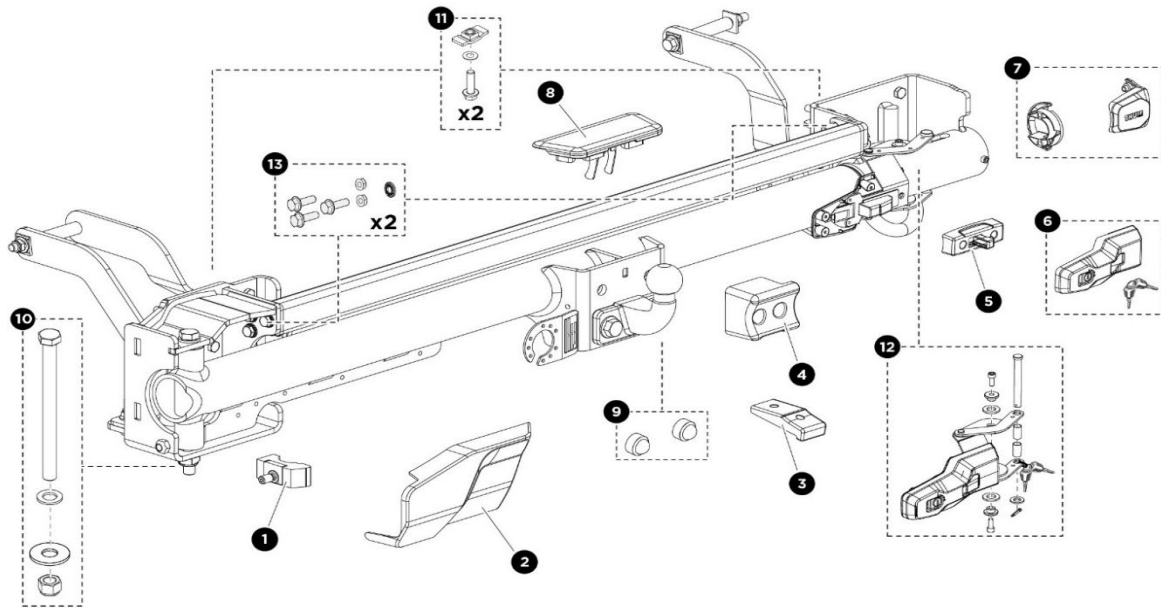

2026 SPARE PARTS LIST
VeloSwing

THULE
SWEDEN

03BIR0001

	ART.NR.	DESCRIPTION	TRADE £ (ex.VAT)
1	1500603785	PITCH REGULATION	0.00
2	1500603786	COVER BEAM LH	0.00
3	1500603787	BEAM RECEIVER	0.00
4	1500603788	BEAM RECEIVER BUMPER	0.00
5	1500603789	LOCK COMPLETE	0.00
6	1500603790	HANDLE FRONT	0.00
7	1500603791	END CAP RH BRACKET	0.00
8	1500603792	COVER TOW BALL BRACKET	0.00
9	1500603794	NUT CAP M16 (2PCS)	0.00
10	1500603800	HEXAGON HEAD BOLT M16x220	0.00
11	1500603801	CHASSIS NUT	0.00
12	1500603946	HANDLE COMPLETE	0.00
13	1500603947	BOLTS ANTI TORSION TUBE	0.00