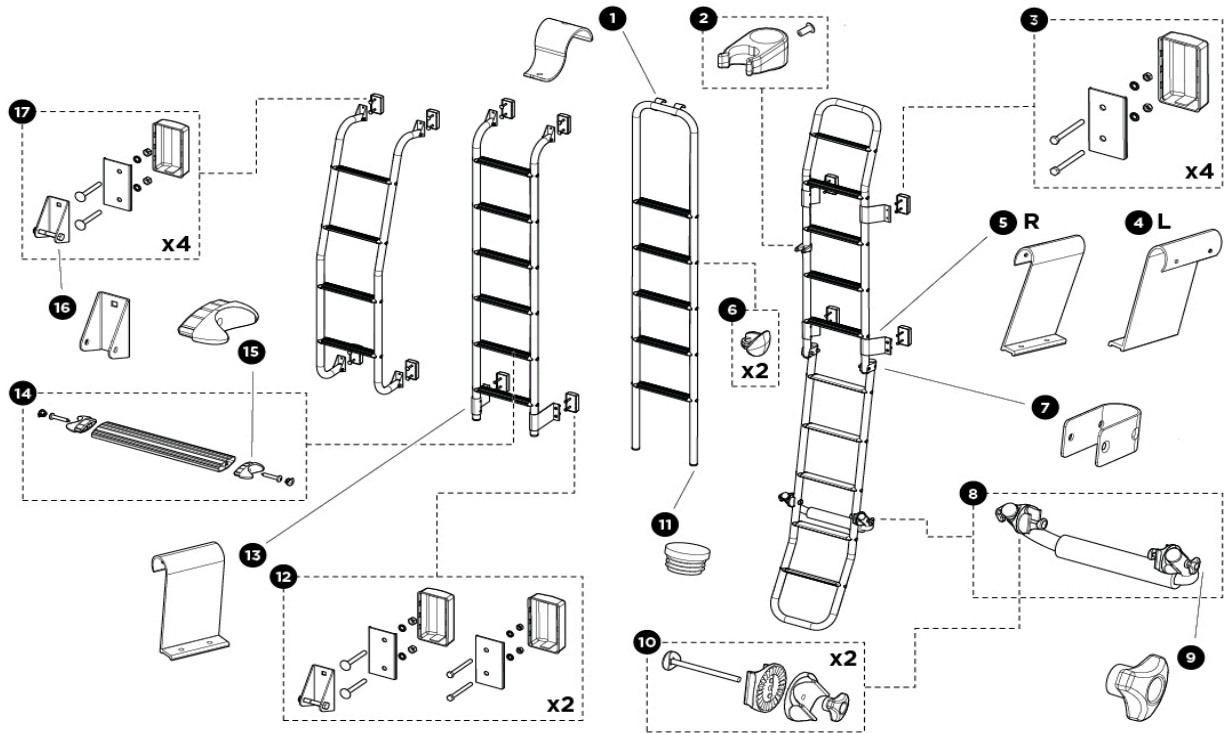

2026 SPARE PARTS LIST

Ladders

THULE
SWEDEN

07LAD0001

	ART.NR.	DESCRIPTION	TRADE £ (ex.VAT)
1	1500602037	BEDHOOK	0.00
2	1500603774	TUBE CLIP DOUBLE LADDER BLACK	0.00
3	1500600525	FIXATION KIT LADDER DOUBLE 10S	0.00
4	1500600517	LH LADDER SUPPORT - 80MM/20	0.00
5	1500600518	RH LADDER SUPPORT - 80MM/20	0.00
6	1500603775	COVER PLUG LADDER BLACK	0.00
7	1500602036	HINGE DOUBLE LADDER	0.00
8	1500603779	BUMPER DOUBLE LADDER BLACK	0.00
9	1500603527	KNOB WITH NUT BLACK 2PC	0.00
10	1500603777	BUMPER ADJUSTMENT DOUBLE LADDER BLACK	0.00
11	1500602038	TUBE PLUG BLACK Ø30	0.00
12	1500600526	FIXATION KIT LADDER SINGLE 6S	0.00
13	1500600519	LADDER SUPPORT - 80MM	0.00
14	1500603778	RUNG LADDER BLACK	0.00
15	1500603776	ENDCAP RUNG LADDER BLACK 2pcs	0.00
16	1500601979	FOOT SUPPORT OMNIBIKE D30	0.00
17	1500602045	FIXATION KIT LADDER 4 STEPS	0.00