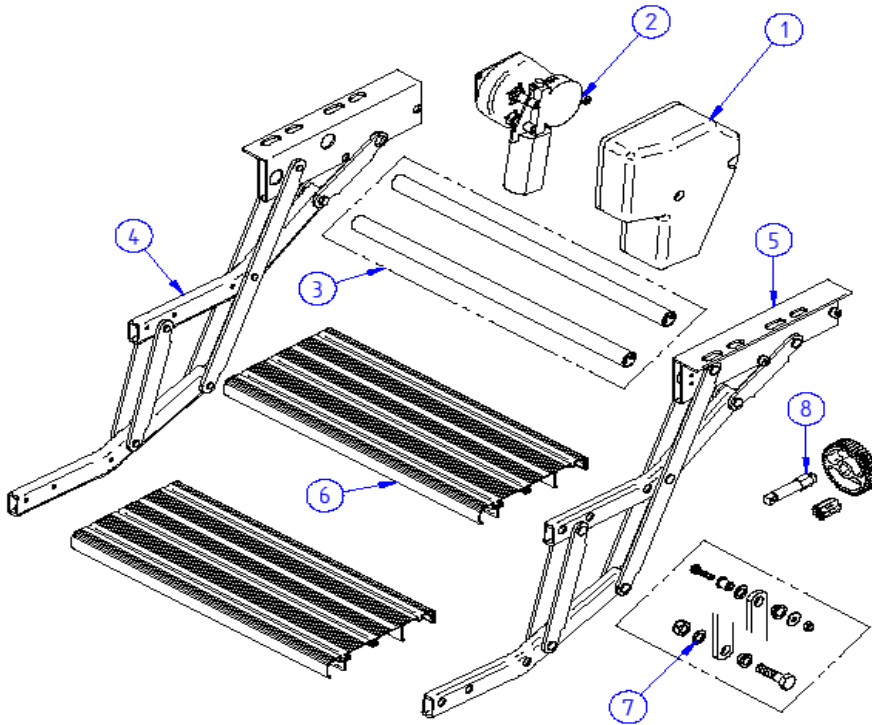

2026 SPARE PARTS LIST

Double Step 12V380 - 12V440- 12V500 -12V550

THULE
SWEDEN

DDS605

THULE
SWEDEN

THULE Double step 12V ALU