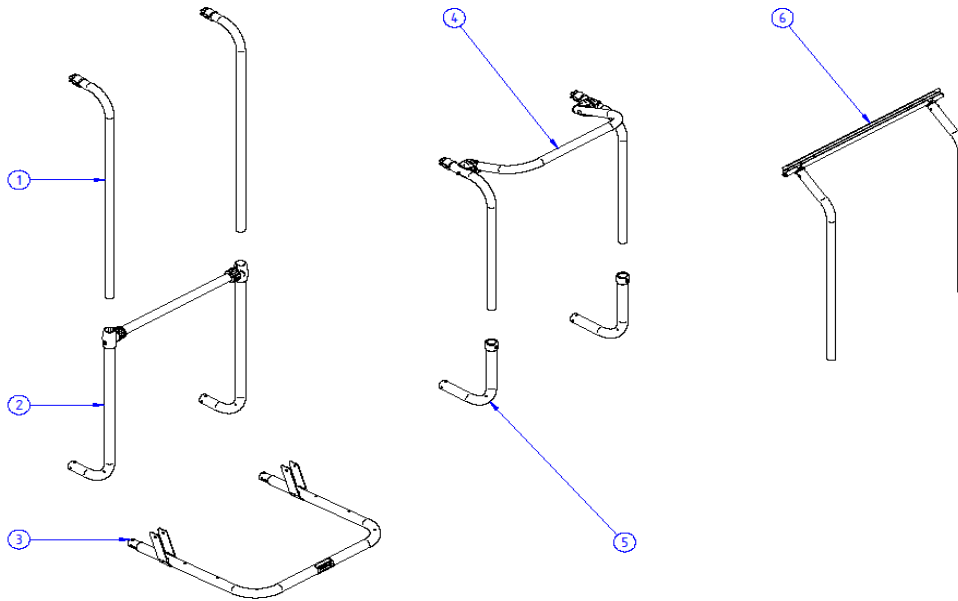

2026 SPARE PARTS LIST**Sport G2 & Elite G2 & Elite Van XT - Common Parts****MH604**

27	1500602403	WHEEL HOLDER W PUMP BUCKLE (2x)	0.00
28	1500602633	PLATFORM LOCK OVAL (1L+1R) < 05/2024	0.00
	1500603816	PLATFORM LOCK OVAL (1L+1R) ≥ 05/2024	0.00
29	1500602634	ELITE G2 HINGE COVERS BLACK (1L+1R)	0.00
30	1500602402	G2 ENDCAP RAIL (2x)	0.00
31	1500602401	G2 RAIL PROFILE	0.00
32	1500602697	PLATFORM CORNER CONNECTION	Not available
33	1500603157	SERRATED INSERT 30/34 BLACK 4PCS	0.00
34	1500603175	BOLT 90MM + KNOB HIGH (2PCS)	0.00

2026 SPARE PARTS LIST

Elite G2 LV - Elite G2 SV - Elite G2 HH - Elite G2 One Bike

THULE
SWEDEN

MH605

THULE
SWEDEN

THULE Elite G2 LV / Elite G2 SV / Elite G2 HH / Elite G2 One Bike

MH605-01

	ART.NR.	DESCRIPTION	TRADE £ (ex.VAT)
1	1500602635	ELITE G2 LV ARM (1x)	0.00
2	1500602636	ELITE G2 LV BODY + CROSSBAR + T-PIECES	0.00
3	1500603817	ELITE G2 PLATFORM WITHOUT RAILS	0.00
4	1500602638	ELITE G2 SV ARMS + CROSSBAR	0.00
5	1500602639	ELITE G2 SV BODY + CONNECTION PIECE (1x)	0.00
6	1500602640	ELITE G2 HH ARM (1x)	0.00
7	1500603829	ELITE G2 ONE BIKE PLATFORM WITHOUT RAILS	0.00

2026 SPARE PARTS LIST

Sport G2 LV - Sport G2 SV - Sport G2 W150/Hobby

THULE
SWEDEN

SP608

THULE
SWEDEN

THULE Sport G2 LV / Sport G2 SV / Sport G2 W150/Hobby

SP608-00

	ART.NR.	DESCRIPTION	TRADE £ (ex.VAT)
1	1500602378	SPORT G2 LV ARM (1x)	0.00
2	1500602379	SPORT G2 LV BODY + CROSSBAR + T-PIECES	0.00
3	1500602641	SPORT G2 PLATFORM WITHOUT RAILS until 02/2025	Not available
	1500603818	SPORT G2 PLATFORM WITHOUT RAILS from 02/2025	0.00
4	1500602381	SPORT G2 SV ARMS + CROSSBAR	0.00
5	1500602382	SPORT G2 SV BODY + CONNECTION PIECE (1x)	0.00
6	1500602642	SPORT G2 W150/HOBBY ARMS + RAIL	0.00