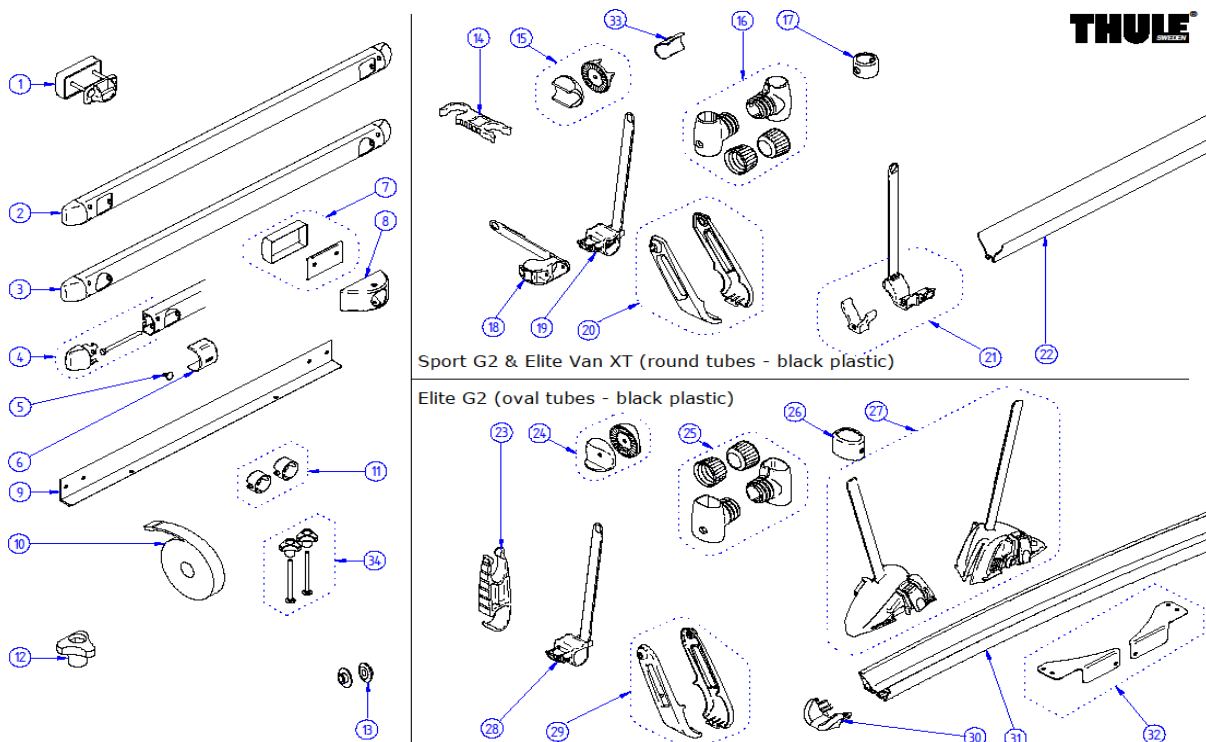

2026 SPARE PARTS LIST

Sport G2 & Elite G2 & Elite Van XT - Common Parts

THULE
SWEDEN

MH604

THULE Sport G2; Elite G2 & Elite Van XT - common parts

MH604-08

	ART.NR.	DESCRIPTION	TRADE £ (ex.VAT)
1	1500602383	G2 UPPER FIXATION KIT (2x)	0.00
2	309828	G2 TOP MOUNTING RAIL	See price list
3	306946	BOTTOM MOUNTING RAIL	See price list
	308954	BOTTOM MOUNTING RAIL BLIND	See price list
4	1500600549	SPORT/ELITE CAP MOUNTING PROFILE + BOLT (2x)	0.00
5	1500602750	MOUNTING RAIL SCREW NAIL (x100)	0.00
	1500603478	MOUNTING RAIL SCREW NAIL (X8)	0.00
6	307328	COVER MOUNTING RAIL (2pcs)	See price list
7	1500602360	LOWER FIXATION KIT INSIDE (2x)	0.00
8	1500602384	FOOT + FOOT COVER (2x)	0.00
9	1500601518	ANGLE SUPPORT RAIL DUCATO	0.00
10	1500602387	SAFETY STRAP 2,00M BLACK	0.00
11	1500602751	ANTI RATTLING BOTTOM MOUNTING RAIL (2x)	0.00
12	1500603527	KNOB WITH NUT BLACK - 2PC	0.00
13	1500602898	GLIDING BEARINGS FOR HINGES (100 PCS)	0.00
14	1500602385	G2 PLATFORM HOLDER 30/34	0.00
	1500602622	G2 PLATFORM HOLDER 34/34	0.00
15	1500602623	G2 SERRATED PIECE round (2x)	0.00
	1500602624	G2 SPORT T-PIECE (2x)	0.00
17	1500602625	G2 CONNECTION PIECE DIA. 34/30 (2x)	0.00
18	1500602626	PLATFORM LOCK VERTICAL (2x)	0.00
19	1500602627	PLATFORM LOCK (1L+1R) < 02/2025	0.00
	1500603815	PLATFORM LOCK (1L+1R) ≥ 02/2025	0.00
20	1500602620	SPORT G2 HINGE COVERS BLACK 20° (1L+1R)	0.00
	1500602628	SPORT G2 HINGE COVERS BLACK 40° (1L+1R)	0.00
21	1500602629	SPORT G2 ENDCAP + WHEEL STRAPS FOR V-RAIL (2x) | until 02/2025	Not available
	1500603833	SPORT G2 ENDCAP + WHEEL STRAPS FOR V-RAIL (2x) | from 02/2025	0.00
22	1500602388	V-RAIL PROFILE | until 02/2025	Not available
	1500603813	V-RAIL PROFILE | from 02/2025	0.00
23	1500602400	PLATFORM HOLDER (2x)	0.00
24	1500602630	G2 SERRATED PIECES oval (1+1)	0.00
25	1500602631	G2 OVAL T-PIECES (1L+1R)	0.00
26	1500602632	G2 CONNECTION PIECE OVAL 42/48 (2x)	0.00