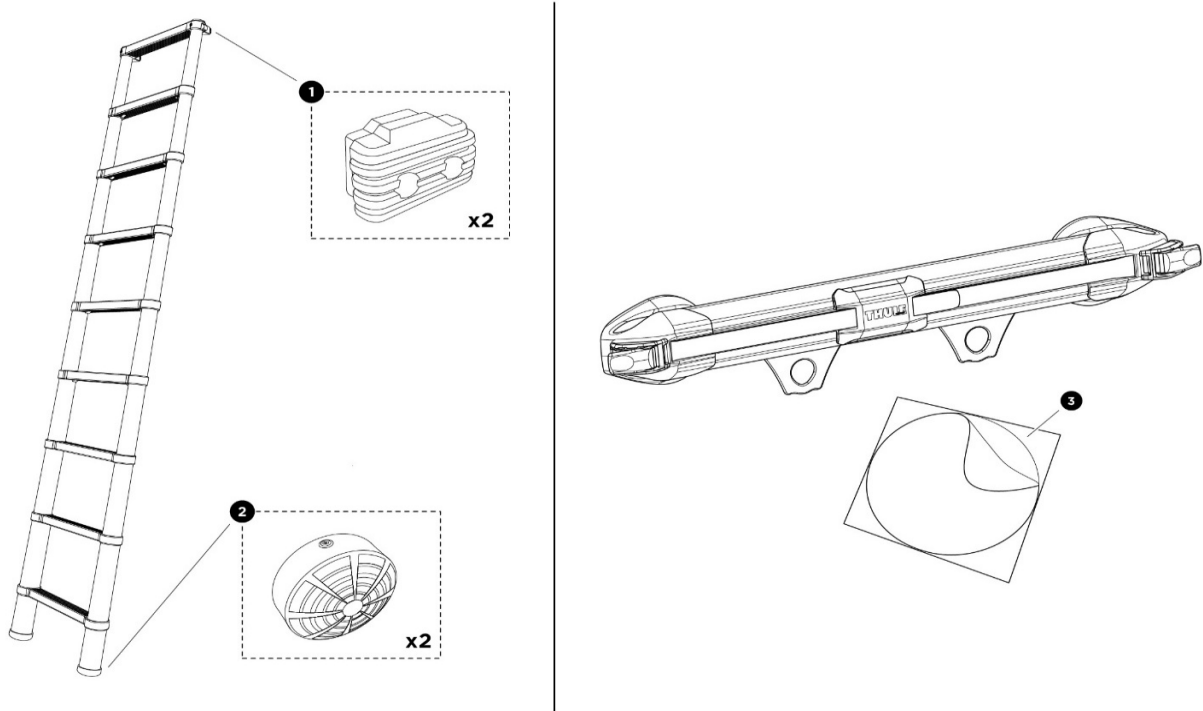

2026 SPARE PARTS LIST

Telescopic Ladder & Ladder Fixation Kit

THULE
SWEDEN

07LAD0003

	ART.NR.	DESCRIPTION	TRADE £ (ex.VAT)
		Telescopic ladder	
1	1500603530	TELESCOPIC LADDER BUMPER - 2 PCS	0.00
2	1500603529	TELESCOPIC LADDER FEET - 2PCS	0.00
		Fixation Kit	
3	1500603147	PROTECTIVE PATCHES LADDER (4PCS)	0.00