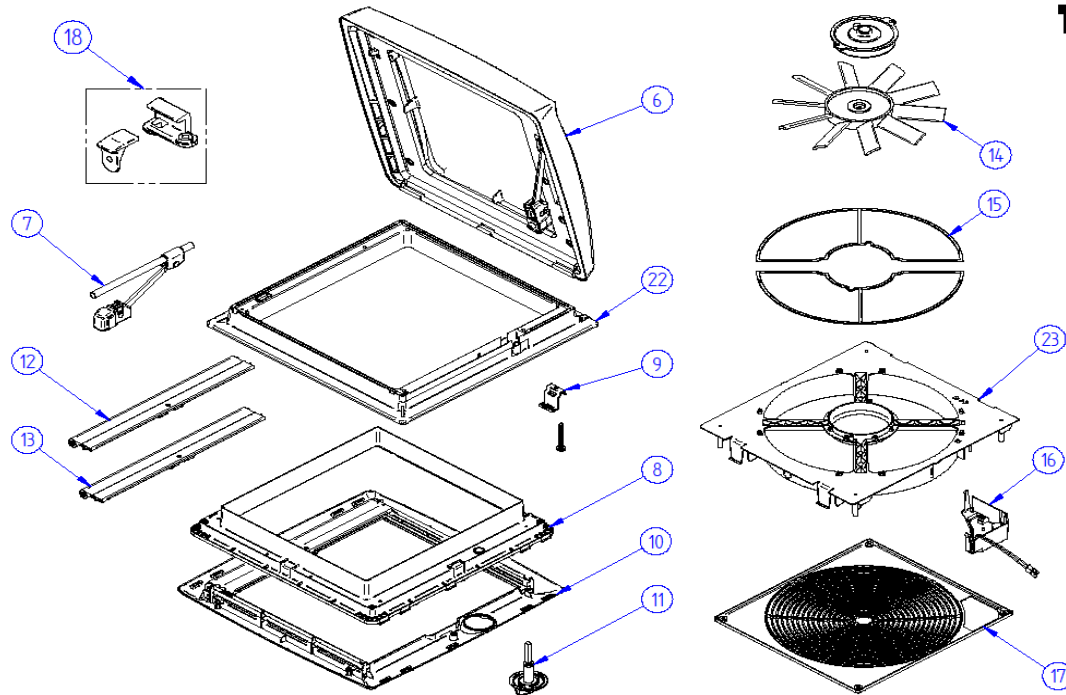

2026 SPARE PARTS LIST
Rooflights - Thule Vent

THULE
SWEDEN

DL609

THULE

THULE Omnivent V04

DL609-01

	ART.NR.	DESCRIPTION	TRADE £ (ex.VAT)
6	1500601443	DOME WHITE + OPERATION DEVICE	0.00
	1500601444	DOME TRANSL + OPERATION DEVICE	0.00
	1500603832	DOME 200077R	0.00
7	1500601364	OPERATING DEVICE	0.00
8	1500601786	INNER HATCH FRAME CREAM	0.00
9	1500600694	HARDWARE PACK. OMNIVENT V04	0.00
10	308229	RETROFIT CURTAIN FRAME V04	See price list
11	1500600712	OPERATING KNOB CREAM ASSY	0.00
12	1500600709	ROLLO MOSQUITO ASSY	0.00
13	1500600710	ROLLO CREAM ASSY	0.00
14	1500600700	MOTOR + FAN BLADE VENTILATOR	0.00
15	1500601718	SET MOSQUITO NET VENTILATOR	0.00
16	1500601719	ELECTR STEERING V08	0.00
17	1500601720	VENTILATOR GRID V08	0.00
18	1500600719	RETROFIT LOCK	0.00
22	1500600698	OUTER HATCH FRAME+HINGE	0.00
23	1500602392	VENTILATOR FRAME >2008 NEW	0.00