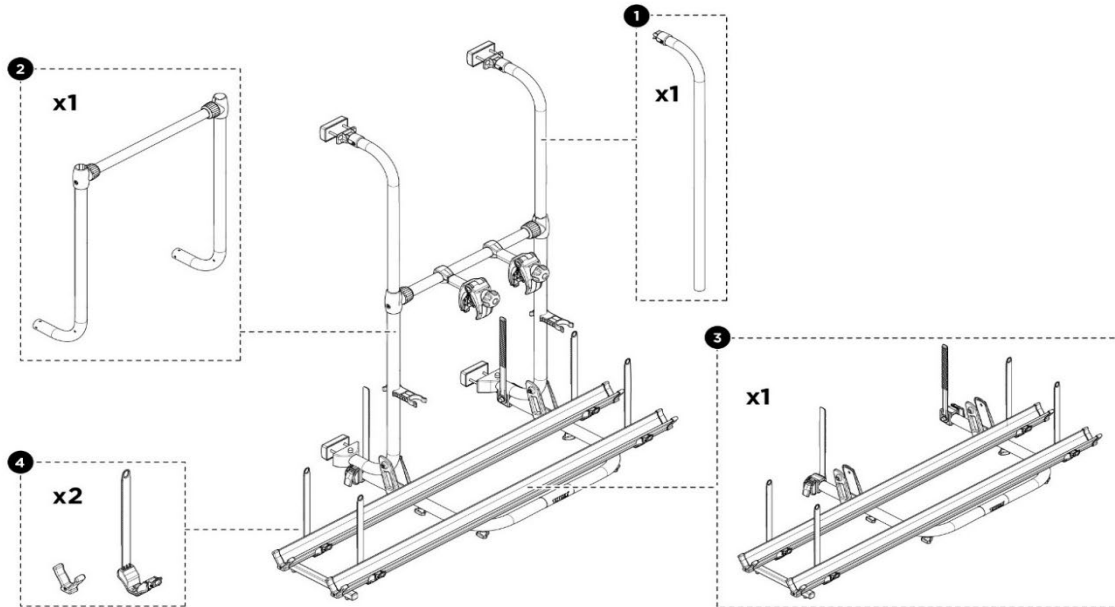

2026 SPARE PARTS LIST
Sport G2 Compact

THULE
SWEDEN

03BIR0002

	ART.NR.	DESCRIPTION	TRADE £ (ex.VAT)
1	1500602378	SPORT G2 LV ARM (1x)	0.00
2	1500602656	SPORT G2 2 DOORS BODY	0.00
3	1500603149	SPORT G2 COMPACT PLATFORM COMPLETE | until 02/2025	Not available
	1500603827	SPORT G2 COMPACT PLATFORM COMPLETE | from 02/2025	0.00
4	1500602629	SPORT G2 ENDCAP + WHEEL STRAPS FOR V-RAIL (2x) | until 02/2025	Not available
	1500603833	SPORT G2 ENDCAP + WHEEL STRAPS FOR V-RAIL (2x) | from 02/2025	0.00