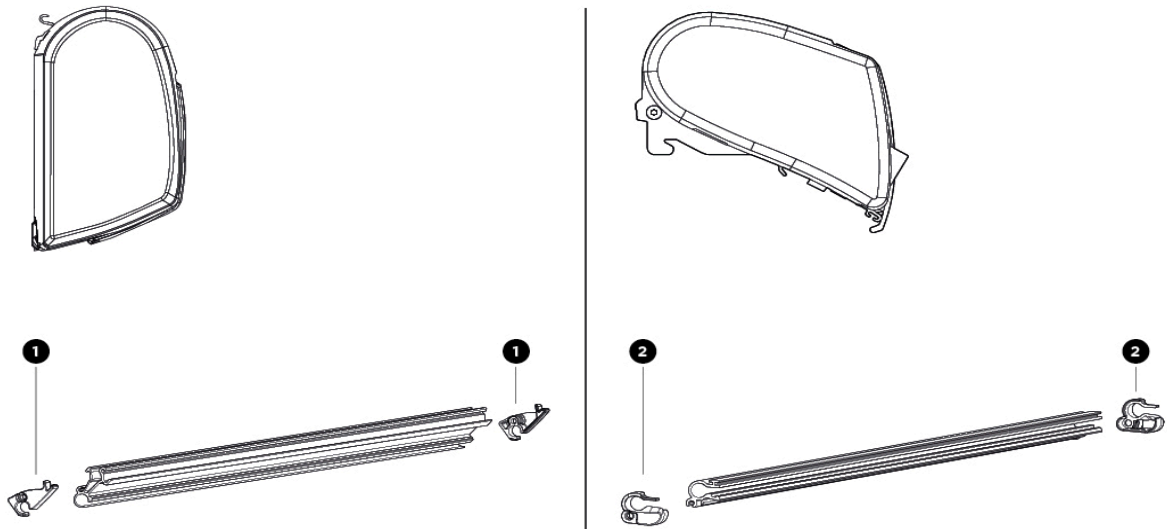

ART.NR.	DESCRIPTION	TRADE £ (ex.VAT)
1	1500603768	ENDCAP L+R LED TENT RAIL TO 5200 – WHI	0.00
	1500603769	ENDCAP L+R LED TENT RAIL TO 5200 – ANO	0.00
	1500603770	ENDCAP L+R LED TENT RAIL TO 5200 – ANT	0.00
2	1500603773	ENDCAP L+R LED TENT RAIL TO 6300 – ANT	0.00