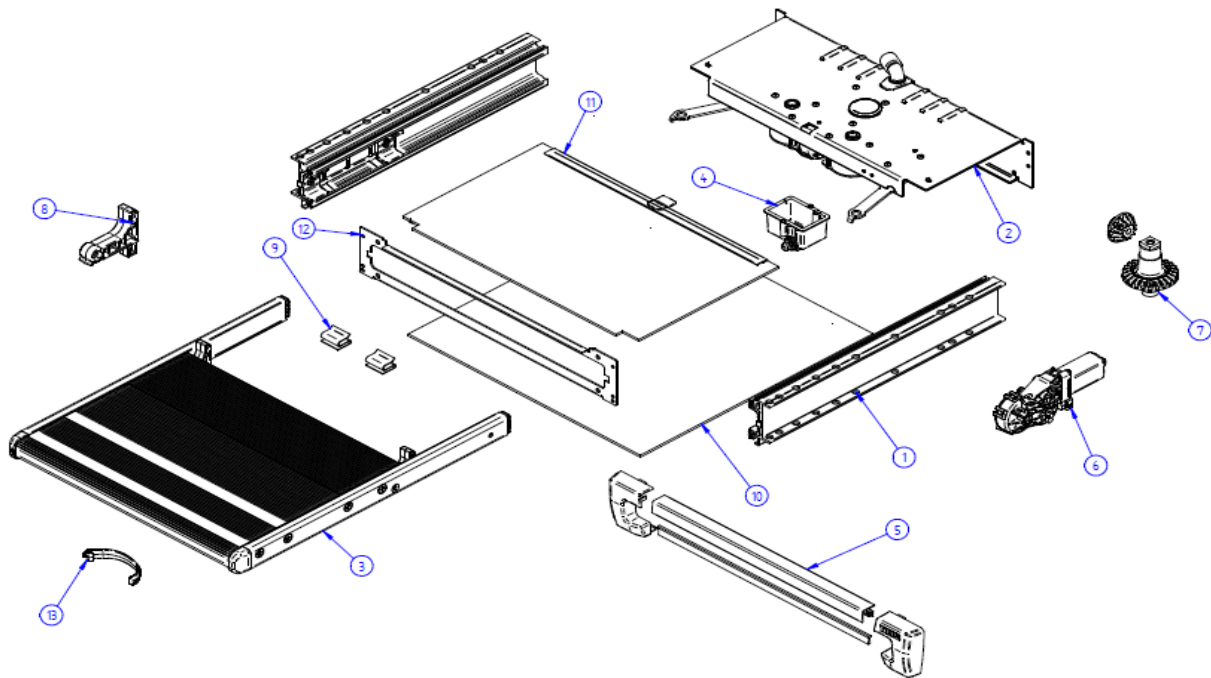

2026 SPARE PARTS LIST

Slide-Out Step V18

THULE
SWEDEN

SDC604

THULE
.com

THULE Slide Out V18 12V

SDC604-01

	ART.NR.	DESCRIPTION	TRADE £ (ex.VAT)
1	1500603377	FRAME SLIDE OUT 400 V18	0.00
	1500603378	FRAME SLIDE OUT 460 V18 (*)	Not available
	1500603379	FRAME SLIDE OUT 550 V18	0.00
	1500603380	FRAME SLIDE OUT 700 V18	0.00
2	1500603236	MOTOR COMPLETE SO V19 - 400	0.00
	1500603381	MOTOR COMPLETE SO V19 - 460 (*)	Not available
	1500603229	MOTOR COMPLETE SO V19 - 550	0.00
	1500603237	MOTOR COMPLETE SO V19 - 700	0.00
3	1500603382	FOOTBOARD COMPL. SLIDE OUT 400 V18	0.00
	1500603383	FOOTBOARD COMPL. SLIDE OUT 460 V18 (*)	Not available
	1500603384	FOOTBOARD COMPL. SLIDE OUT 550 V18	0.00
	1500603385	FOOTBOARD COMPL. SLIDE OUT 700 V18	0.00
4	1500603129	ALARMSWITCH SLIDE OUT V16	0.00
5	1500603386	FRONT PROTECTION SLIDE OUT 400 V18	0.00
	1500603387	FRONT PROTECTION SLIDE OUT 460 V18 (*)	Not available
	1500603388	FRONT PROTECTION SLIDE OUT 550 V18	0.00
	1500603389	FRONT PROTECTION SLIDE OUT 700 V18	0.00
6	1500602744	12V MOTOR SLIDE OUT 2012	0.00
7	1500602745	REPAIR KIT PINION SLIDE-OUT 2012	0.00
8	1500602746	END STOP FOOTBOARD SLIDE OUT 2012	0.00
9	1500602752	FIXATION SPRING PROTECTION COVER - 6PCS	0.00
10	1500603390	LOWER PROTECTION SLIDE OUT V18 12V 400	0.00
	1500603391	LOWER PROTECTION SLIDE OUT V18 12V 460 (*)	Not available
	1500603392	LOWER PROTECTION SLIDE OUT V18 12V 550	0.00
	1500603393	LOWER PROTECTION SLIDE OUT V18 12V 700	0.00
11	1500603394	UPPER PROTECTION SLIDE OUT V18 12V 400 + LIP PROFILE	Not available
	1500603395	UPPER PROTECTION SLIDE OUT V18 12V 460 + LIP PROFILE (*)	Not available
	1500603396	UPPER PROTECTION SLIDE OUT V18 12V 550 + LIP PROFILE	Not available
	1500603397	UPPER PROTECTION SLIDE OUT V18 12V700 + LIP PROFILE	Not available