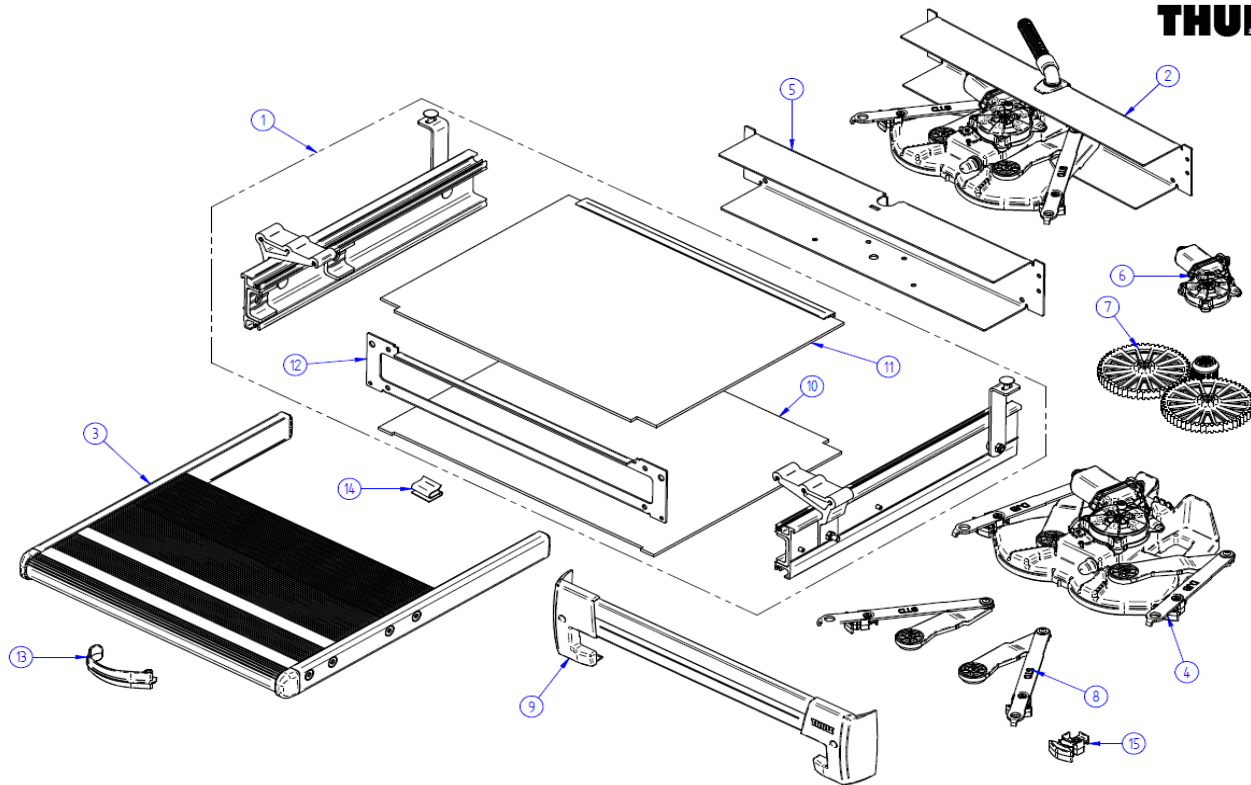

2026 SPARE PARTS LIST

Slide-Out Step G2 Ducato | Jumper | Boxer Euro 6d-Final

THULE
SWEDEN

SDD603

THULE
PRODUCTS

THULE SLIDE OUT G2 Dujubo

SDD603-00

	ART.NR.	DESCRIPTION	TRADE £ (ex.VAT)
1	1500603683	FRAME SLO G2 DJB 400	0.00
	1500603684	FRAME SLO G2 DJB 550	0.00
	1500603685	FRAME SLO G2 DJB 700	0.00
2	1500603689	MOTOR COMPLETE SLO G2 DJB 400	0.00
	1500603690	MOTOR COMPLETE SLO G2 DJB 550	0.00
	1500603691	MOTOR COMPLETE SLO G2 DJB 700	0.00
3	1500603695	FOOTBOARD COMPLETE SLO G2 DJB 400	0.00
	1500603696	FOOTBOARD COMPLETE SLO G2 DJB 550	0.00
	1500603697	FOOTBOARD COMPLETE SLO G2 DJB 700	0.00
4	1500603701	MOTOR DRIVE UNIT SLO G2 DJB G2	0.00
5	1500603720	MOTOR PLATE SLO G2 400	0.00
	1500603722	MOTOR PLATE SLO G2 550	0.00
	1500603723	MOTOR PLATE SLO G2 700	0.00
6	1500603660	MOTOR SO G2	0.00
7	1500603648	REPAIR KIT PINION SLO G2	0.00
8	1500603706	DRIVING ARMS SLO G2 DJB G2	0.00
9	1500603703	FRONT PROTECTION SLO G2 DJB/CFT 400	0.00
	1500603704	FRONT PROTECTION SLO G2 DJB/CFT 550	0.00
	1500603705	FRONT PROTECTION SLO G2 DJB/CFT 700	0.00
10	1500603708	LOWER PROTECTION SLO G2 DJB 400	0.00
	1500603709	LOWER PROTECTION SLO G2 DJB 550	0.00
	1500603710	LOWER PROTECTION SLO G2 DJB 700	0.00
11	1500603714	UPPER PROTECTION SLO G2 DJB 400 + H PROFILE	0.00
	1500603715	UPPER PROTECTION SLO G2 DJB 550 + H PROFILE	0.00
	1500603716	UPPER PROTECTION SLO G2 DJB 700 + H PROFILE	0.00
12	1500603242	FRONT PLATE SLO 400	0.00
	1500603232	FRONT PLATE SLO 550	0.00
	1500603243	FRONT PLATE SLO 700	0.00
13	1500603404	SAFETY HOOK FOOTBOARD SLO	0.00
14	1500602752	FIXATION SPRING PROTECTION COVER - 6PCS	0.00
15	1500603726	END STOP FOOTBOARD SLO G2	0.00