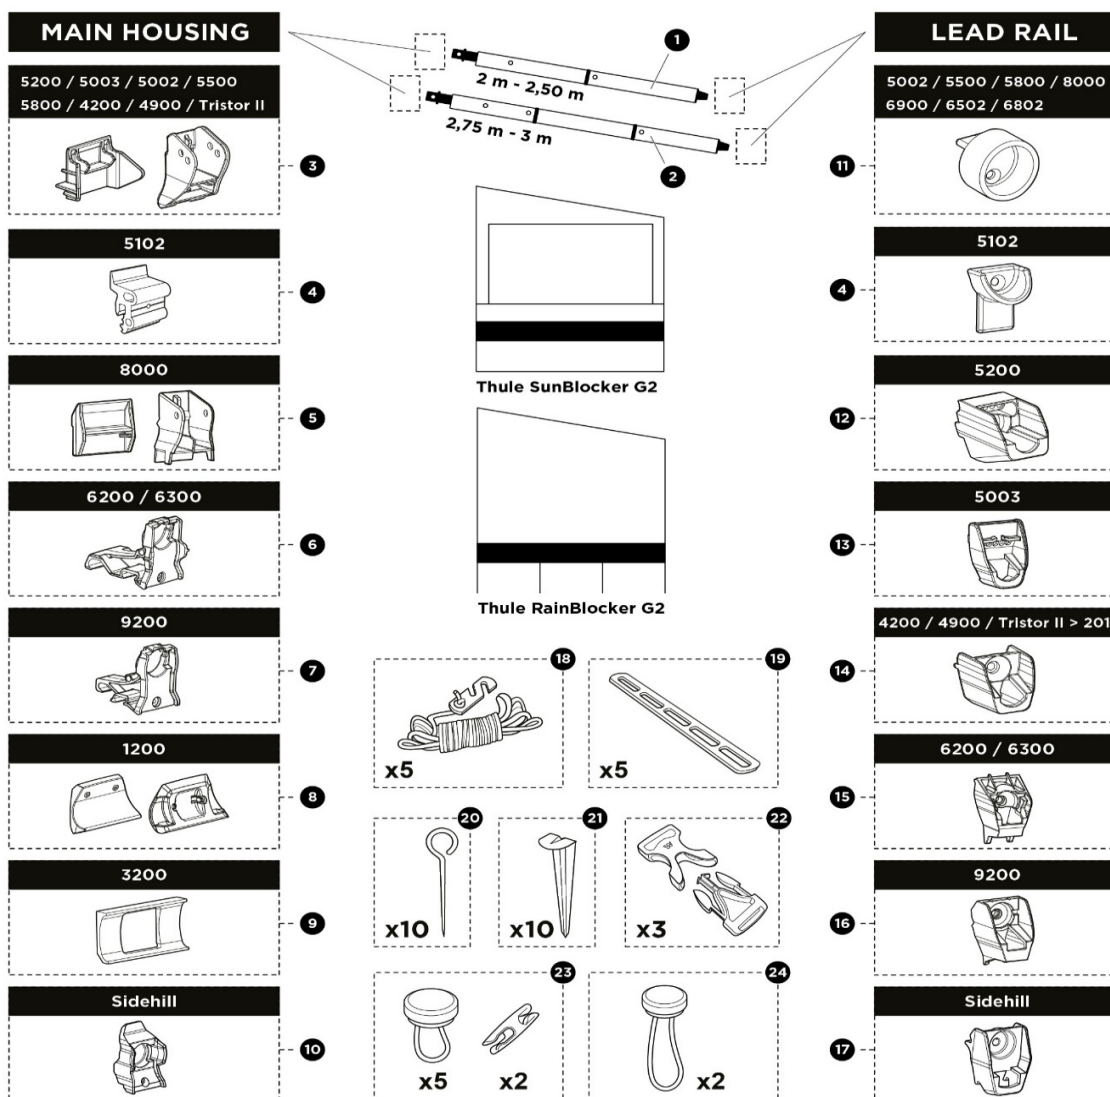

2026 SPARE PARTS LIST

Blocker G2

THULE
SWEDEN

06PAN0002

	ART.NR.	DESCRIPTION	TRADE £ (ex.VAT)
1	1500603119	TENSION RAFTER BLOCKER G2 2M00	0.00
	1500602962	TENSION RAFTER BLOCKER G2 2M50	0.00
	1500602963	TENSION RAFTER BLOCKER G2 2M50 TO 1200	0.00
	1500603475	TENSION RAFTER BLOCKER G2 2M50 T 3200	0.00
2	1500602964	TENSION RAFTER BLOCKER G2 2M75	0.00
	1500602965	TENSION RAFTER BLOCKER G2 3M00	0.00
3	1500601682	POSIT. PIECE + TR HOLDER	0.00
4	1500603376	CON.PCS TENSION RAFTER 5102	0.00
5	1500601188	POSITIONING BLOCK + TENSION RAFTER HOUSING 8000	0.00
6	1500602610	HOUSING CON.PCE TENSION RAFTER 6200	0.00
7	1500602498	HOUSING CON.PCE TENSION RAFTER 9200	0.00
8	1500602936	TENSION ARM GUARD TO1200 - 2PCS	0.00
9	1500603472	HOUSING CON. PCE TENSION RAFTER 3200	0.00
10	1500603837	HOLDER POS. PC MH SIDEHILL (2 PCS)	0.00
11	1500603101	CON.TEN.RAFTER - L.RAIL 5002/8000 2PC	0.00
12	1500603076	INSERT LEAD RAIL 5200 2PC	0.00
13	1500601606	INSERT LEAD RAIL 5003 - 2PCS	0.00
14	1500602156	INSERT LR 4200/4900	0.00
15	1500602616	INSERT LEAD RAIL 6200 2PC	0.00