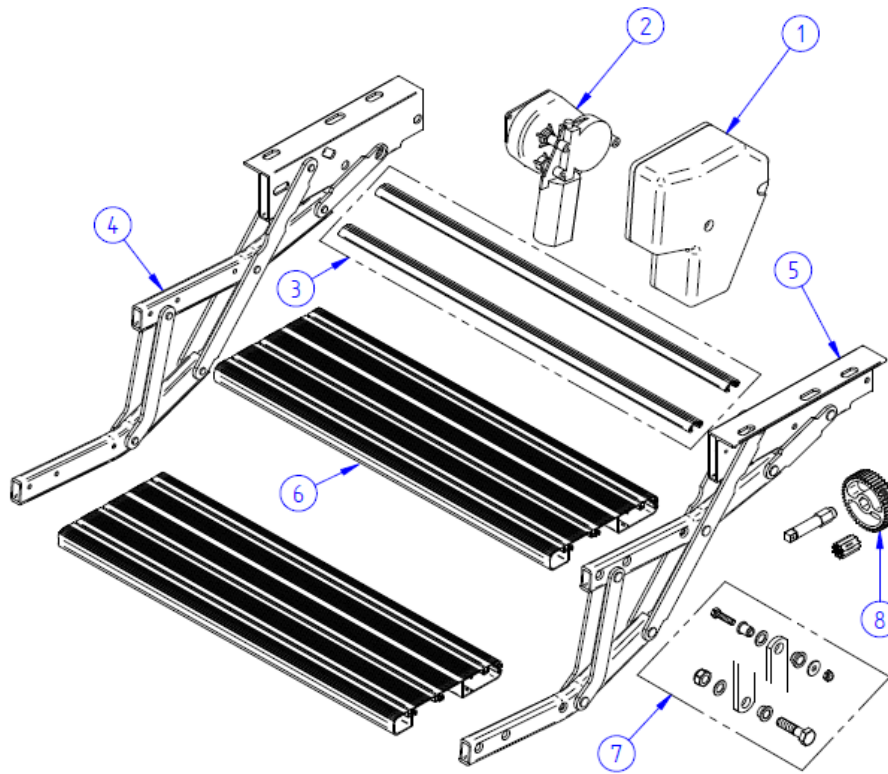

2026 SPARE PARTS LIST
Double Step 12V553 - 12V650

THULE
SWEDEN

DSH603

THULE
L.L.C.

THULE Double step 12V 650