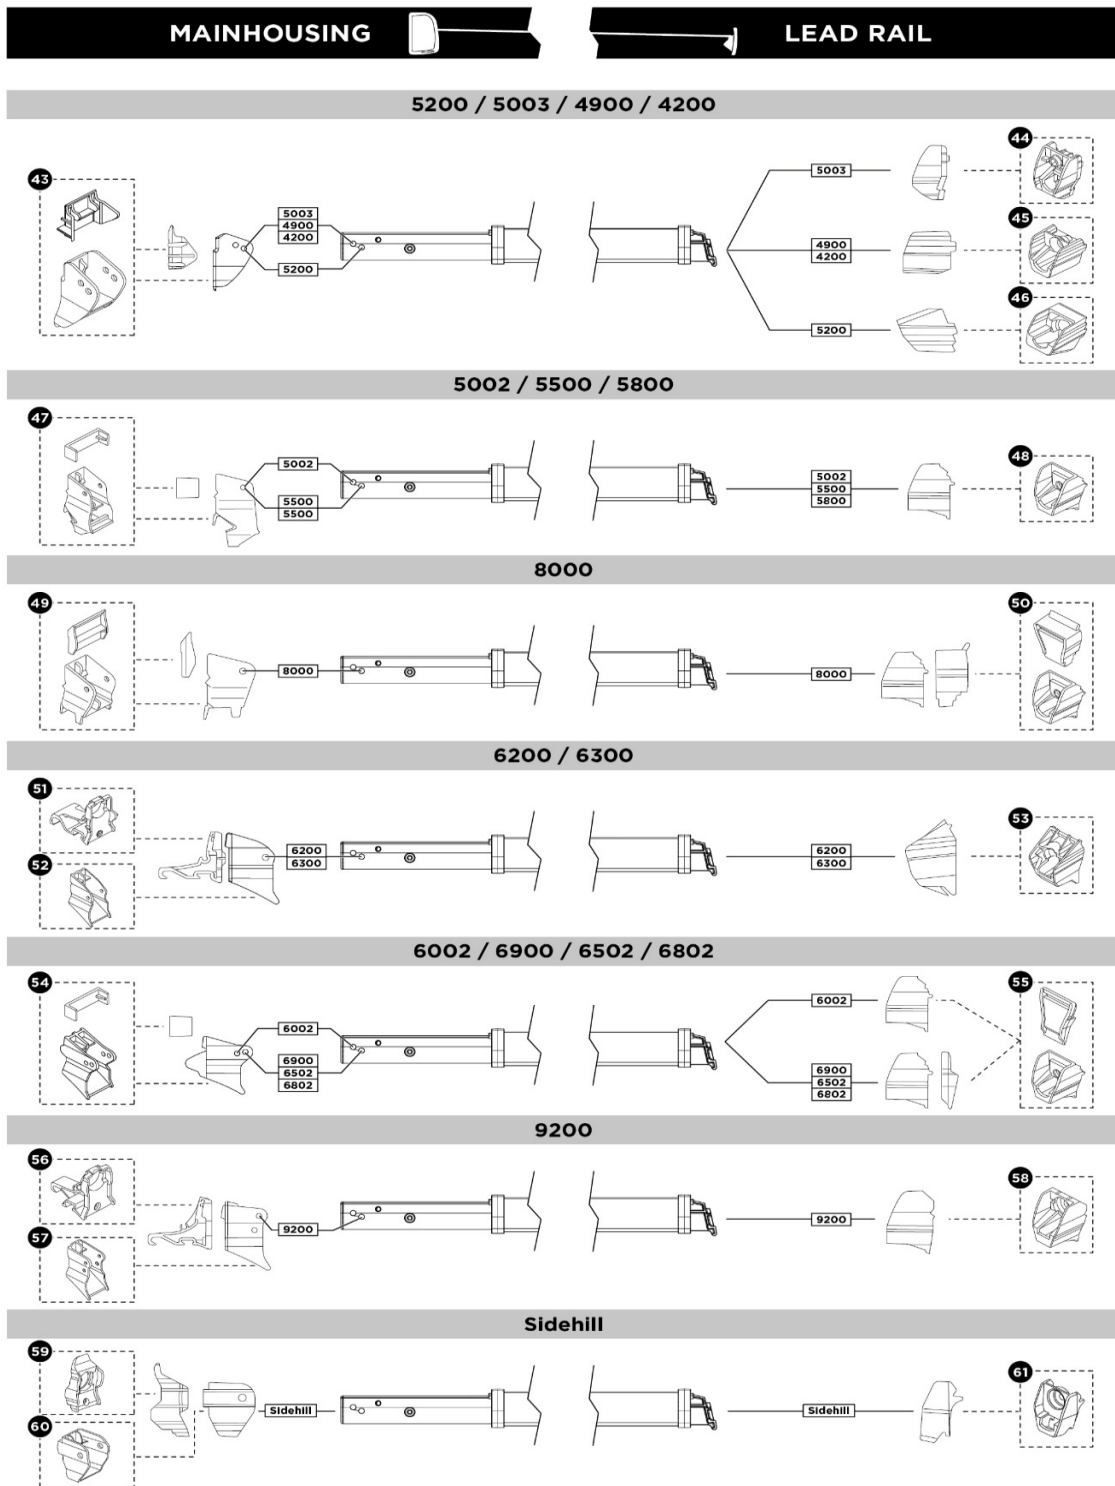

2026 SPARE PARTS LIST
 Residence, Panorama & Veduta

Panorama - Front extensions

Profiles Tents - Residence / Panorama / Veduta

2026 SPARE PARTS LIST

Residence, Panorama & Veduta

05TEN0001

* Connection pieces not included. See overview connections.