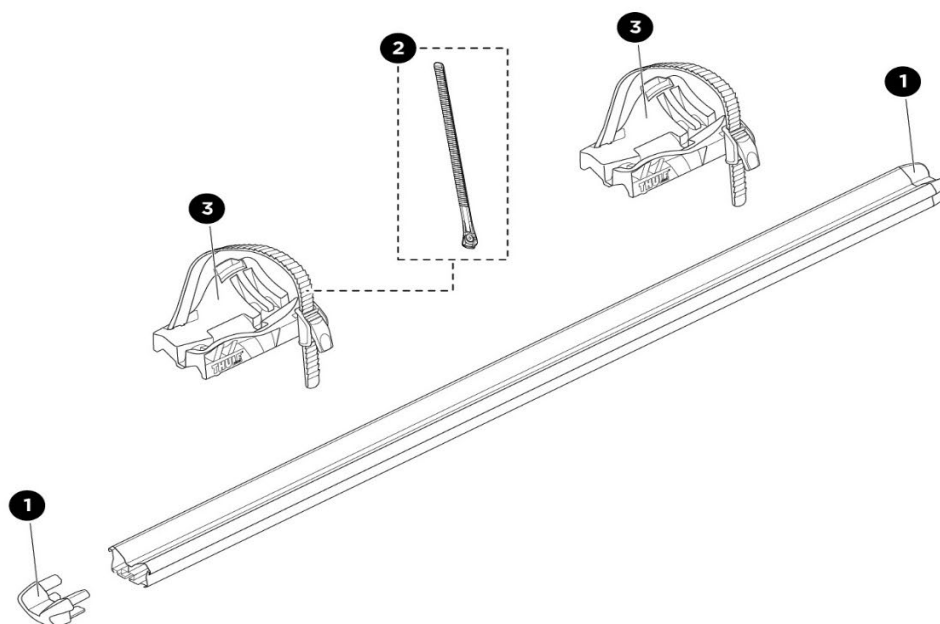

2026 SPARE PARTS LIST

Bike Carrier Arms, Knobs & Keys

THULE
SWEDEN

3BIA0001

Thule-Bike-Rack_Arms-Knobs-Keys (BIA)
OS_03BIA0001-01_Thule-Bike-Rack_Arms-Knobs-Keys_SP-List

THULE
06/11/2024

	ART.NR.	DESCRIPTION	TRADE £ (ex.VAT)
1	302520	BIKE ARM #1 ACUTIGHT WITH LOCK - ANO (12cm)	See price list
	302525	BIKE ARM #1 ACUTIGHT WITH LOCK - BLACK (12cm)	See price list
2	302521	BIKE ARM #2 ACUTIGHT WITH LOCK - ANO (26cm)	See price list
	302526	BIKE ARM #2 ACUTIGHT WITH LOCK - BLACK (26cm)	See price list
3	302522	BIKE ARM #2,5 ACUTIGHT WITH LOCK - ANO (30cm)	See price list
	302527	BIKE ARM #2,5 ACUTIGHT WITH LOCK - BLACK (30cm)	See price list
4	302523	BIKE ARM #3 ACUTIGHT WITH LOCK - ANO (41cm)	See price list
	302528	BIKE ARM #3 ACUTIGHT WITH LOCK - BLACK (41cm)	See price list
5	302524	BIKE ARM #4 ACUTIGHT WITH LOCK - ANO (DOUBLE CLAMP)	See price list
	302529	BIKE ARM #4 ACUTIGHT WITH LOCK - BLACK (DOUBLE CLAMP)	See price list
6	1500030364	BIKE ARM KNOB WITHOUT LOCK	0.00
7	1500052738	BIKE ARM ACUTIGHT KNOB WITHOUT LOCK	0.00
8	1500002XXX	SPARE KEY FOR BIKE ARM LOCK (XXX = KEY NR.)	0.00
9	1500004XXX	CYLINDER + PREMIUM KEY	0.00
10	1500603771	BIKE ARM KNOB WITH LOCK - SET OF 2	0.00
11	1500603772	BIKE ARM KNOB WITH LOCK - SET OF 4	0.00
12	450400	THULE ONE KEY SYSTEM - 4PCS	See price list