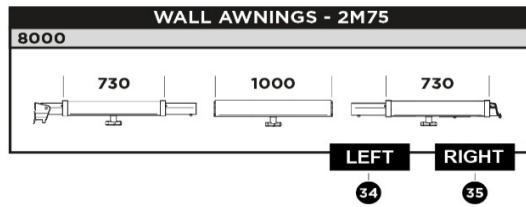

2026 SPARE PARTS LIST
 Residence, Panorama & Veduta

Panorama - Front extensions

Profiles Tents - Residence / Panorama / Veduta

2026 SPARE PARTS LIST

Residence, Panorama & Veduta

05TEN0001

* Connection pieces not included. See overview connections.