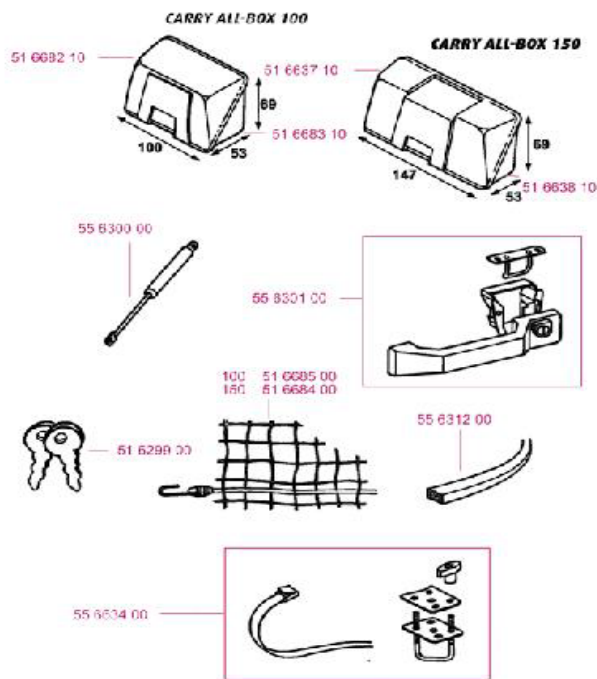

CARRY ALL-BOX

	ART.NR.	DESCRIPTION	TRADE £ (ex.VAT)
51629900	1500600377	SET OF 2 KEYS TOP-BOX	0.00
51630410	1500601725	TO BOX 110 COVER WHITE	Not available
51630510	1500601723	TOP BOX 130 COVER WHITE	Not available
51630710	1500601404	TOP BOX COVER 190CM	Not available
51631110	1500601724	TOP BOX 110 BOTTOM WHITE	Not available
51631310	1500601722	TOP BOX 130 BOTTOM WHITE	Not available
51631910	1500601721	TOP BOX 190 BOTTOM WHITE	Not available
51636000	1500601521	INSTAL INSTR TOP BOX 110-110	Not available
51636100	1500601472	INST INSTR TOPBOX 130 190 4pc	Not available
55630000	1500601339	GASSPRING ASSY 100N	0.00
55630001	1500601340	GAS SPRING ASSY 200N	Not available
55630200	1500601343	LOCK+PROTECTION+HOOK CLASS/TB	Not available
55631200	1500601349	FOAM RUBBER CLASS/CARALL/COMBI	0.00
51663710	1500601728	CARRY ALL BOX 150 COVER WHITE	Not available
51663810	1500601727	CARRY ALL BOX 150 BOTTOM WHITE	Not available
51668210	1500600441	CARRY ALL BOX 100 COVER	Not available
51668310	1500601726	CARRY ALL BOX 100 BOTTOM	Not available
51668400	1500601525	MESHED NET ASSY FOR CA BOX 150	Not available
51668500	1500601524	MESHED NAT ASSY CA BOX 100	Not available
55630100	1500601342	LOCK+PROTECTION+HOOK COM/CARAL	Not available
55663400	1500601353	FIXAT. MATERIAL CARRY ALL 4PC	Not available