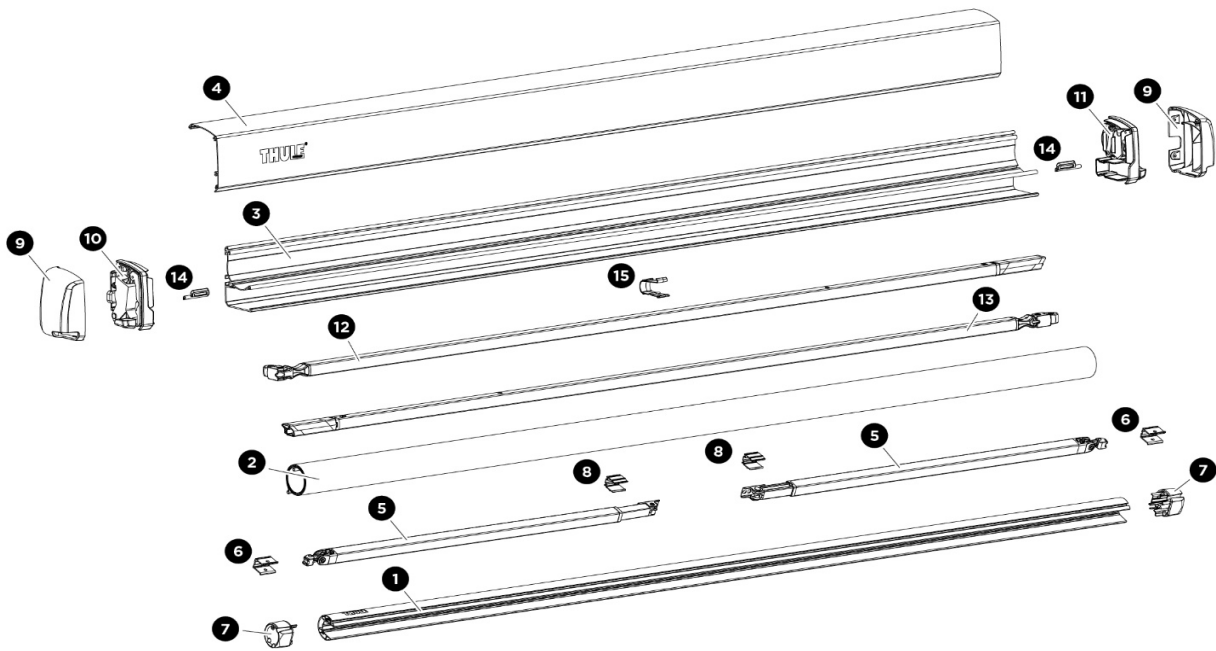

2026 SPARE PARTS LIST
3200

	ART.NR.	DESCRIPTION	TRADE £ (ex.VAT)
1	1500603489	ROLLER TUBE 3200 - 1.90M	0.00
	1500603490	ROLLER TUBE 3200 - 2.30M	0.00
	1500603491	ROLLER TUBE 3200 - 2.50M	0.00
	1500603492	ROLLER TUBE 3200 - 2.70M	0.00
	1500603493	ROLLER TUBE 3200 - 3.00M	0.00
2	1500603678	FABRIC 3200 1.90M 07	0.00
	1500603679	FABRIC 3200 2.30M 07	0.00
	1500603680	FABRIC 3200 2.50M 07	0.00
	1500603681	FABRIC 3200 2.70M 07	0.00
	1500603682	FABRIC 3200 3.00M 07	0.00
	1500603665	FABRIC 3200 1.90M 31	0.00
	1500603666	FABRIC 3200 2.30M 31	0.00
	1500603667	FABRIC 3200 2.50M 31	0.00
	1500603976	FABRIC 3200 2.70M 31	0.00
	1500603978	FABRIC 3200 3.00M 31	0.00
3	1500603499	MAIN HOUSING BOTTOM 3200 ANTHR 1.90M	0.00
	1500603500	MAIN HOUSING BOTTOM 3200 ANTHR 2.30M	0.00
	1500603501	MAIN HOUSING BOTTOM 3200 ANTHR 2.50M	0.00
	1500603502	MAIN HOUSING BOTTOM 3200 ANTHR 2.70M	0.00
	1500603503	MAIN HOUSING BOTTOM 3200 ANTHR 3.00M	0.00
4	1500603504	MAIN HOUSING TOP 3200 ANO 2.50M	0.00
	1500603505	MAIN HOUSING TOP 3200 ANO 2.70M	0.00
	1500603506	MAIN HOUSING TOP 3200 ANO 3.00M	0.00
	1500603507	MAIN HOUSING TOP 3200 ANTHR 1.90M	0.00
	1500603508	MAIN HOUSING TOP 3200 ANTHR 2.30M	0.00
	1500603509	MAIN HOUSING TOP 3200 ANTHR 2.50M	0.00
	1500603510	MAIN HOUSING TOP 3200 ANTHR 2.70M	0.00
	1500603511	MAIN HOUSING TOP 3200 ANTHR 3.00M	0.00