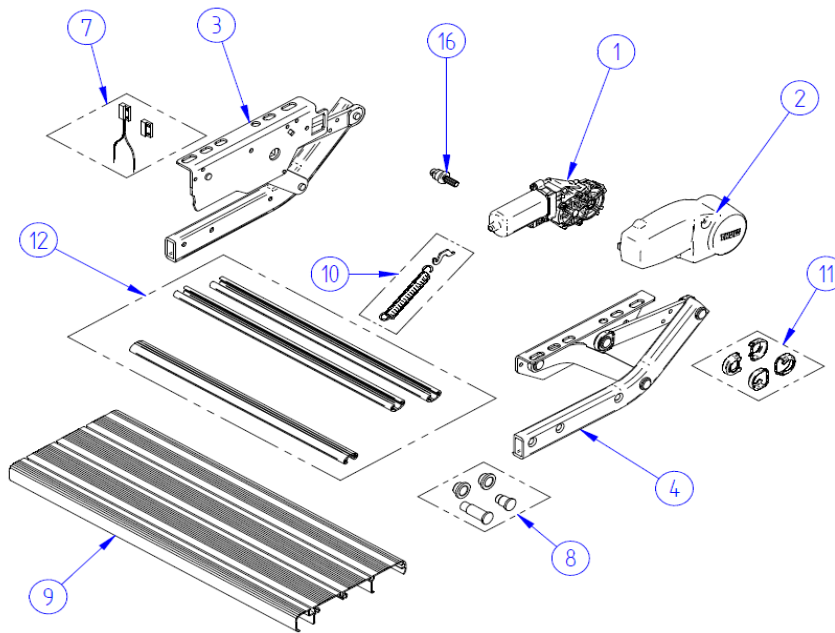

2026 SPARE PARTS LIST
Single Step V15 12V Hymer

THULE
SWEDEN

OSE603

THULE
SWEDEN

THULE Single step V15 12V Hymer

OSE603-00

	ART.NR.	DESCRIPTION	TRADE £ (ex.VAT)
1	1500602970	12V MOTOR WITH SHAFT THULE STEP V15	0.00
2	1500602264	MOTOR COVER THULE STEP V10	0.00
3	1500603167	LH SIDE ASSY THULE STEP V15 Hymer	0.00
4	1500603168	RH SIDE ASSY THULE STEP V15 Hymer	0.00
7	1500602761	DOOR REED SWITCH ELECTRONIC	0.00
8	1500602273	REPAIR KIT RIVET THULE STEP V10	0.00
9	1500603169	FOOT BOARD SINGLE STEP 600 Hymer	0.00
	1500603170	FOOT BOARD SINGLE STEP 700 Hymer	Not available
10	1500602274	SPRING ASSY THULE STEP V10 (2PCS)	0.00
11	1500602971	SHOCK ABSORBER THULE STEP V15 - 4PCS	0.00
12	1500603171	CON.PROFILES THULE STEP 600 Hymer (3PCS)	Not available
	1500603172	CON.PROFILES THULE STEP 700 Hymer (3PCS)	Not available
16	1500603114	MOTOR SHAFT AND BUSHING V15	0.00