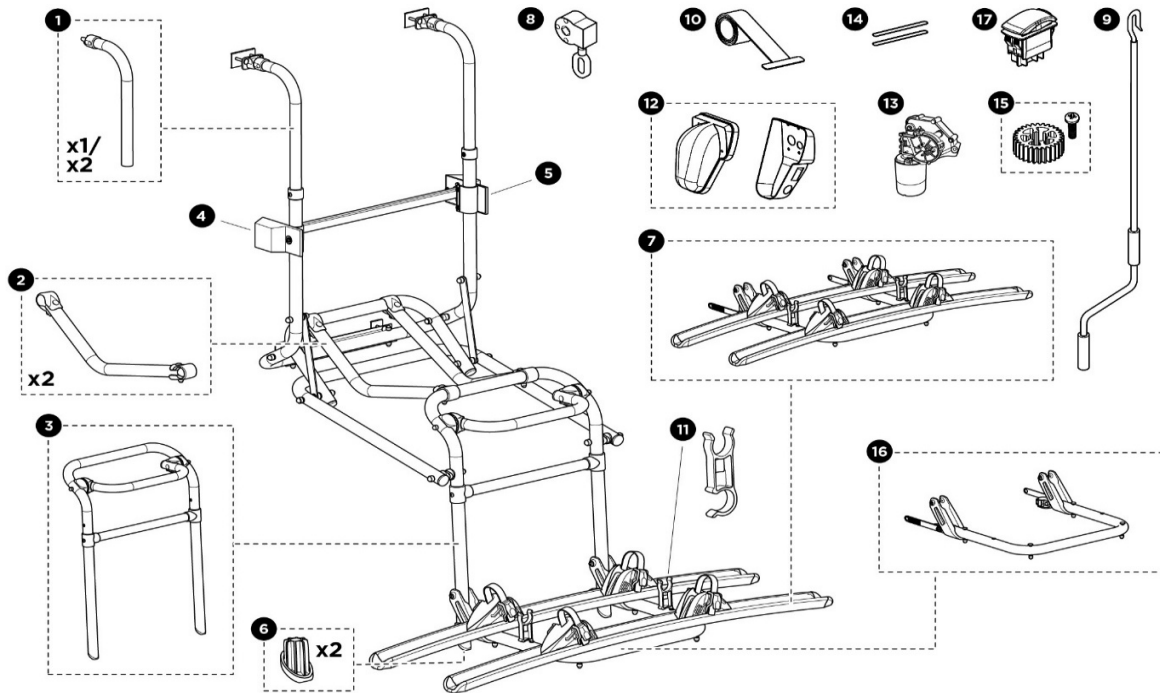

2026 SPARE PARTS LIST
Lift V16 Manual - Lift V16 12V

THULE
SWEDEN

03BIR0004

	ART.NR.	DESCRIPTION	TRADE £ (ex.VAT)
1	1500603103	LIFT V16 ARM (1x)	0.00
	307371	LIFT V16 EXTENSION ARMS 150CM (2pcs)	See price list
2	1500603104	LIFT V16 TIE TUBE (1x)	0.00
3	1500603105	LIFT V16 SUPPORTING FRAME	0.00
4	1500603106	LIFT V16 SIDEPLATE COVER BLACK LH - MANUAL & 12V	0.00
5	1500603107	LIFT V16 SIDEPLATE COVER BLACK RH - MANUAL	0.00
6	1500603108	LIFT V16 TUBE STOP 40° (2pcs)	0.00
7	1500603109	LIFT V16 PLATFORM COMPLETE	0.00
8	1500601972	LIFT MANUAL GEAR	0.00
9	1500603148	LIFT MANUAL HAND CRANK 70cm	0.00
10	1500600467	LIFT STRAP - 2PCS	0.00
11	1500602622	G2 PLATFORM HOLDER 34/34 (1x)	0.00
12	1500603110	LIFT V16 12V MOTOR COVER RH BLACK - 2PCS	0.00
	1500603802	LIFT V16 12V MOTOR COVER 09/23	0.00
13	1500600504	LIFT 12V MOTOR	0.00
14	1500603177	REPAIR KIT LIFT INSERT PULL STRAPS	0.00
15	1500603118	REPAIR KIT LIFT MOTOR GEAR	0.00
16	1500603484	LIFT V16 PLATFORM WITHOUT RAILS	0.00
17	1500603803	LIFT V16 12V SWITCH 09/23	0.00
	1500603804	LIFT V16 12V RETROFIT SWITCH	0.00