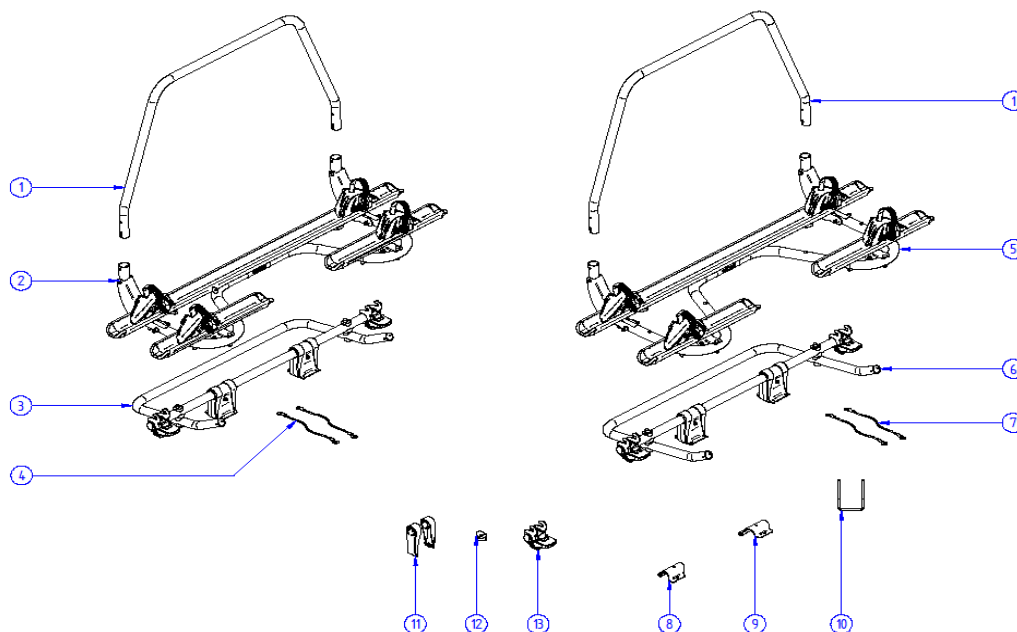

2026 SPARE PARTS LIST

Caravan Superb XT Black - Caravan Superb XT Black/Anodized SV

THULE
SWEDEN

SP623

THULE
SWEDEN

THULE caravan Superb XT / Superb SV XT

SP623-01

ART.NR.	DESCRIPTION	TRADE £ (ex.VAT)
Caravan Superb XT SV		
1	1500603223 CARAVAN SUPERB XT SUPPORT BAR BLACK	0.00
	1500602768 CARAVAN SMART / SUPERB / SUPERB XT SV ANO SUPPORT BAR	0.00
2	1500603224 CARAVAN SUPERB XT SV PLATFORM COMPLETE BLACK	0.00
	1500603799 CARAVAN SUPERB XT SV PLATFORM COMPLETE ANODIZED	0.00
3	1500603225 CARAVAN SUPERB XT SV BASE BLACK	0.00
	1500602988 CARAVAN SUPERB SV 2016 / SUPERB XT SV ANO BASE	0.00
4	1500603487 CARAVAN SUPERB SV TILT STOP CORD - 450MM (2x)	0.00
11	1500602899 CARAVAN SUPERB XT FOOT COVER (2x)	0.00
12	1500602960 CARAVAN SUPERB XT FIXATION TILT STOP (2x)	0.00
13	1500602864 CARAVAN SUPERB XT PLATFORM LOCK SET V2 (2x)	0.00
Caravan Superb XT		
1	1500603223 CARAVAN SUPERB XT SUPPORT BAR BLACK	0.00
5	1500603226 CARAVAN SUPERB XT PLATFORM COMPLETE BLACK	0.00
6	1500603227 CARAVAN SUPERB XT BASE BLACK	0.00
7	1500603488 CARAVAN SUPERB TILT STOP CORD - 550MM (2x)	0.00
11	1500602899 CARAVAN SUPERB XT FOOT COVER (2x)	0.00
12	1500602960 CARAVAN SUPERB XT FIXATION TILT STOP (2x)	0.00
13	1500602864 CARAVAN SUPERB XT PLATFORM LOCK SET V2 (2x)	0.00
Common parts for all A-frames		
8	1500602774 FIXATION PLATE D30 RH BLACK	0.00
9	1500602773 FIXATION PLATE D30 LH BLACK	0.00
10	1500601980 U-BOLT M6 x 135/78/135 (1x)	0.00
	308140 U-BOLT M6 x 160/78/160 (4x) (sold per 5 sets)	See price list