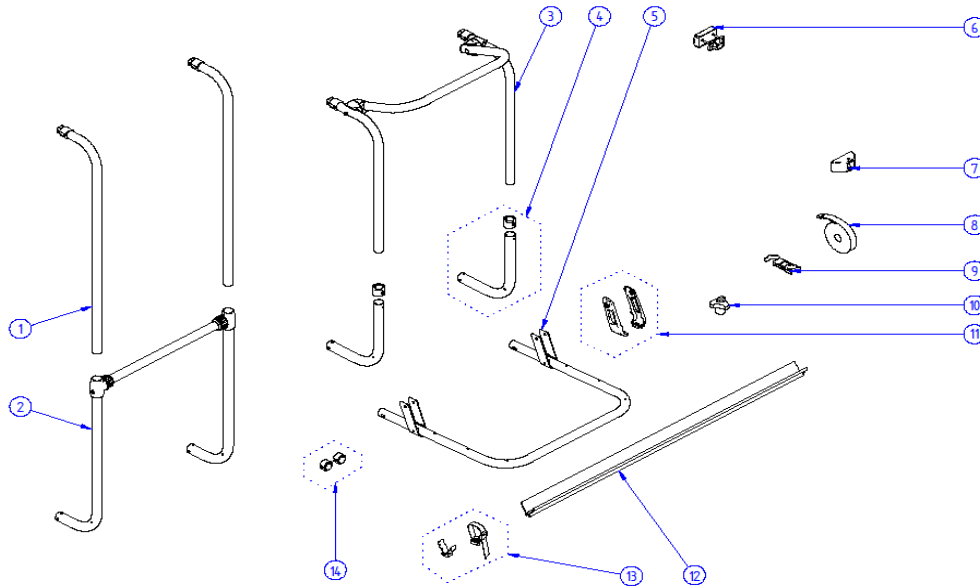

2026 SPARE PARTS LIST
Sport G2 Tour - Sport G2 Universal

THULE
SWEDEN

SP609

THULE
SWEDEN

THULE Sport G2 tour / Sport G2 Universal

SP609-00

	ART.NR.	DESCRIPTION	TRADE £ (ex.VAT)
1	1500602649	SPORT G2 TOUR ARM (1x)	0.00
2	1500602650	SPORT G2 TOUR BODY	0.00
3	1500602641	SPORT G2 PLATFORM WITHOUT RAILS until 02/2025	Not available
	1500603818	SPORT G2 PLATFORM WITHOUT RAILS from 02/2025	0.00
4	1500602682	SPORT G2 UNIVERSAL FIXATION SET	0.00
5	1500602651	SPORT G2 UNIVERSAL BODY	0.00
6	1500602652	SPORT G2 UNIVERSAL PLATFORM COMPLETE until 02/2025	Not available
	1500603820	SPORT G2 UNIVERSAL PLATFORM COMPLETE from 02/2025	0.00

2026 SPARE PARTS LIST

Essential Common Parts - Essential LV - Essential SV

THULE
SWEDEN

ES600

THULE
SWEDEN

THULE Essential LV - Essential SV

ES600-03

	ART.NR.	DESCRIPTION	TRADE £ (ex.VAT)
1	1500602378	SPORT G2 LV ARM (1x)	0.00
2	1500602379	SPORT G2 LV CROSSBAR + T-PIECES + BODY	0.00
3	1500602381	SPORT G2 SV ARMS+CROSSBAR	0.00
4	1500602382	SPORT G2 SV BODY + CONNECTION PIECE (1x)	0.00
5	1500602380	ESSENTIAL PLATFORM WITHOUT RAILS until 02/2025	Not available
	1500603812	ESSENTIAL PLATFORM WITHOUT RAILS from 02/2025	0.00
6	1500602383	G2 UPPER FIXATION KIT (2x)	0.00
7	1500602384	FOOT + FOOT COVER (2x)	0.00
8	1500602387	SAFETY STRAP 2,00M BLACK	0.00
9	1500602385	G2 PLATFORM HOLDER 30/34	0.00
10	1500602386	KNOB WITH NUT BLACK H18mm (2x)	Not available
	1500602020	KNOB WITH NUT BLACK H28mm	Not available
11	1500602620	SPORT G2 HINGE COVERS BLACK 20° (1L+1R)	0.00
12	1500602388	V-RAIL PROFILE	Not available
13	1500602389	ESSENTIAL ENDCAP + WHEEL STRAPS FOR V-RAIL (2x) until 02/2025	0.00
	1500603814	ESSENTIAL ENDCAP + WHEEL STRAPS FOR V-RAIL (2x) from 02/2025	0.00
14	1500602751	ANTI RATTLING BOTTOM MOUNTING RAIL (2x)	0.00