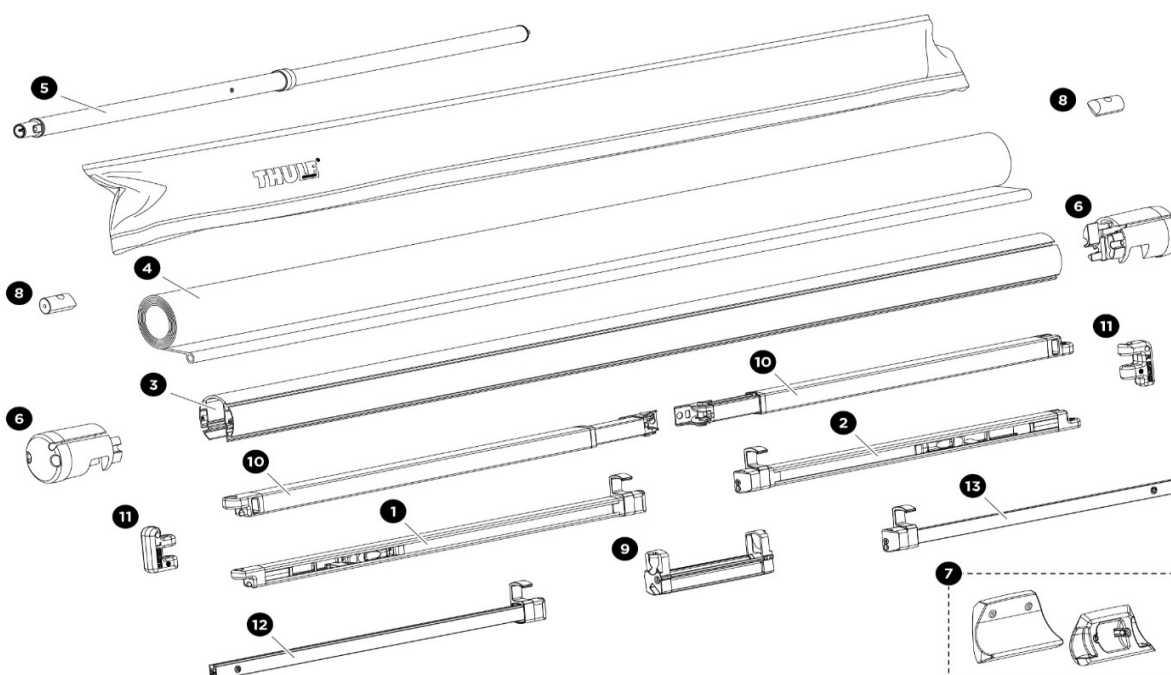

2026 SPARE PARTS LIST
1200

THULE
SWEDEN

02AWW0002

	ART.NR.	DESCRIPTION	TRADE £ (ex.VAT)
1	1500602900	LH RAFTER ARM ASSY TO1200 - 2.30 M	0.00
	1500602901	LH RAFTER ARM ASSY TO1200 - 2.60 M	0.00
	1500602902	LH RAFTER ARM ASSY TO1200 - 3.00/3,25 M	0.00
	1500602903	LH RAFTER ARM ASSY TO1200 - 3.50/5,50 M	0.00
2	1500602904	RH RAFTER ARM ASSY TO1200 - 2.30 M	0.00
	1500602905	RH RAFTER ARM ASSY TO1200 - 2.60 M	0.00
	1500602906	RH RAFTER ARM ASSY TO1200 - 3.00/3,25 M	0.00
	1500602907	RH RAFTER ARM ASSY TO1200 - 3.50/5,50 M	0.00
3	1500602908	ROLLER TUBE TO 1200 - 2,30M	0.00
	1500602909	ROLLER TUBE TO 1200 - 2.60M	0.00
	1500602910	ROLLER TUBE TO 1200 - 3.00M	0.00
	1500602911	ROLLER TUBE TO 1200 - 3.25M	0.00
	1500602912	ROLLER TUBE TO 1200 - 3.50M	0.00
	1500602913	ROLLER TUBE TO 1200 - 3.75M	0.00
	1500602914	ROLLER TUBE TO 1200 - 4,00M	0.00
	1500602915	ROLLER TUBE TO 1200 - 4.25M	0.00
	1500602916	ROLLER TUBE TO 1200 - 4.50M	0.00
	1500602979	ROLLER TUBE TO 1200 - 5,00M	0.00
	1500602980	ROLLER TUBE TO 1200 - 5.50M	0.00
4	1500602917	FABRIC 2.30M TO 1200 - 31	0.00
	1500602918	FABRIC 2.30M TO 1200 - 32	0.00
	1500602919	FABRIC 2.60M TO 1200 - 31	0.00
	1500602920	FABRIC 2.60M TO 1200 - 32	0.00
	1500602921	FABRIC 3,00M TO 1200 - 31	0.00
	1500602922	FABRIC 3,00M TO 1200 - 32	0.00
	1500602923	FABRIC 3,25M TO 1200 - 31	0.00
	1500602924	FABRIC 3,25M TO 1200 - 32	0.00
	1500602925	FABRIC 3,50M TO 1200 - 31	0.00
	1500602926	FABRIC 3,50M TO 1200 - 32	0.00
	1500602927	FABRIC 3,75M TO 1200 - 31	0.00
	1500602928	FABRIC 3,75M TO 1200 - 32	0.00
	1500602929	FABRIC 4,00M TO 1200 - 31	0.00
	1500602930	FABRIC 4,00M TO 1200 - 32	0.00