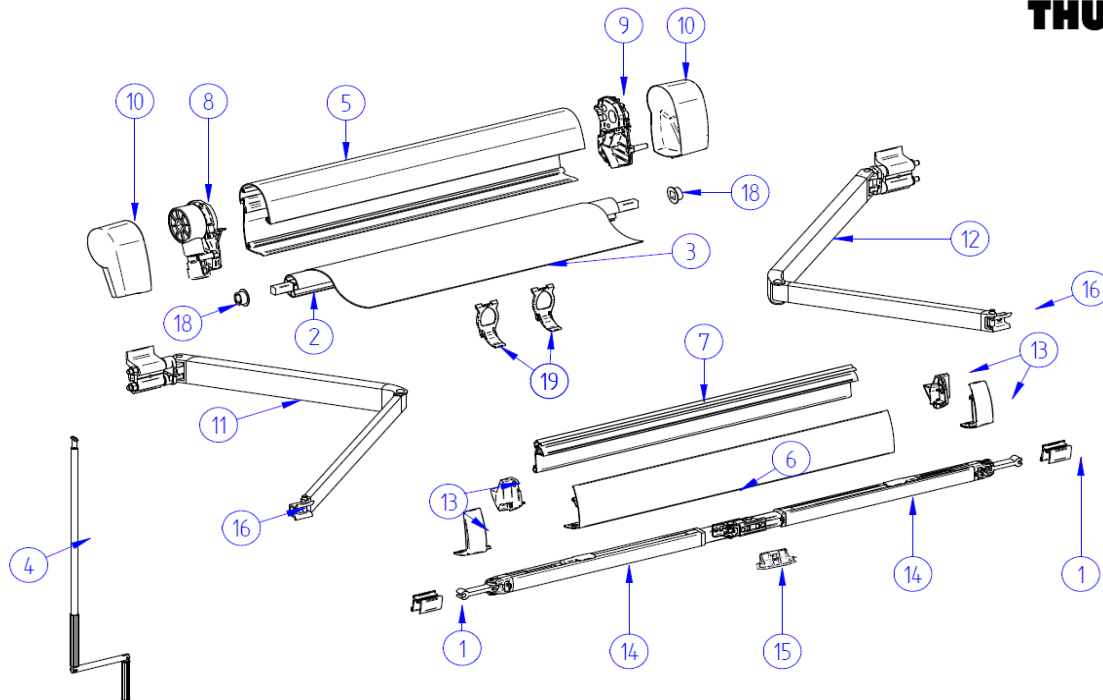

2026 SPARE PARTS LIST

5102

THULE
SWEDEN

VW606

THULE
ACCESSORIES

THULE Omnistor 5102/VW

VW 606-02

	ART.NR.	DESCRIPTION	TRADE £ (ex.VAT)
1	1500600296	CONNECT. SUPP. ARM V97 SERIE 5	Not available
2	1500601954	ROLLER TUBE ASSY 5102 2.6M	0.00
3	1500600952	FABRIC 2.60M 5102 04	Not available
	1500602699	FABRIC 2.60M 5102 31	0.00
4	1500601124	HANDCRANK VW T5 + 5102	0.00
5	1500601689	MAIN HOUSING VW T5 RAL9006	0.00
	1500602357	MAIN HOUSING VW T5 RAL9011	0.00
6	1500601955	OUTSIDE LEAD RAIL 5102 RAL9006	0.00
	1500602358	OUTSIDE LEAD RAIL 5102 RAL9011	0.00
7	1500601956	INSIDE LEAD RAIL 5102 RAL9006	0.00
8	1500601201	LH ENDPLATE + GEAR ASSY VW T5	0.00
9	1500601202	RH ENDPLATE MH VW T5	0.00
10	1500601203	LH+RH SIDECAP ASSY 5102 RAL9006	0.00
	1500602702	LH+RH SIDECAP ASSY 5102 RAL9011	0.00
11	1500602103	LH SPRINGARM COMPL 5102	0.00
12	1500602104	RH SPRINGARM COMPL 5102	0.00
13	1500601206	LH+RH LEAD RAIL END PLATE ASSY 5102 RAL9006	0.00
	1500602703	LH+RH LEAD RAIL END PLATE ASSY 5102 RAL9011	0.00
14	1500601960	SUPPORT ARM V2 2.60M XL	0.00
15	1500601789	CENTRAL CLAMP SUPPORT ARM V2	0.00
16	1500601219	LH+RH CONN.LEAD RAIL	Not available
	1500602754	LH+RH STOP SPRING ARM 5102	0.00
17	301982	ADAPTER SET 5102 VWT5 LHD (not on image)	See price list
	301983	ADAPTER SET 5102 VWT5 RHD (not on image)	See price list
18	1500602755	LH+RH ROLLER BEARINGS 5102	0.00
19	1500603187	POSITIONER SPRING ARM 5102 2PC	0.00