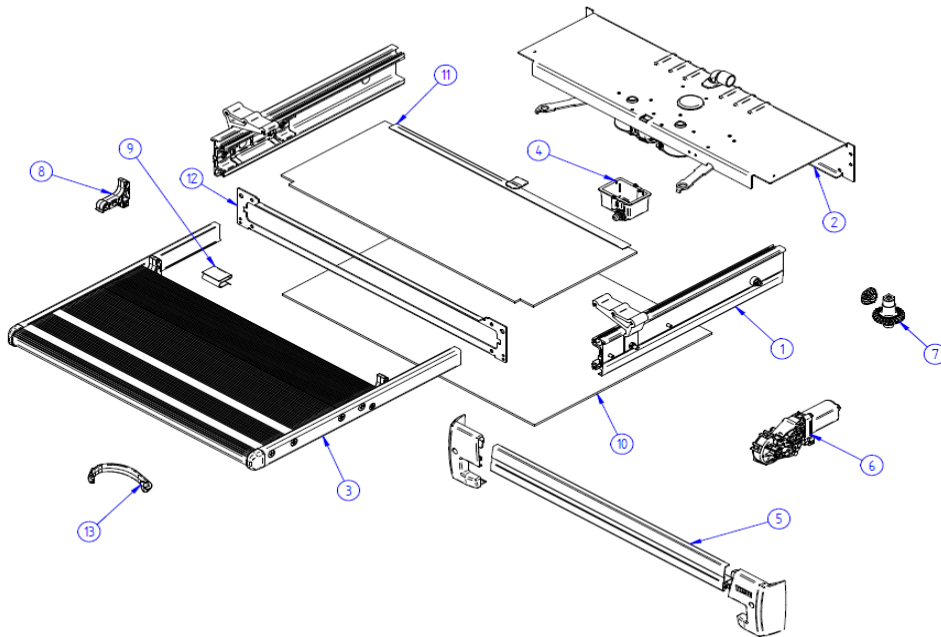

2026 SPARE PARTS LIST
Slide-Out Step V19 12V Crafter

THULE
SWEDEN

SDC602

THULE
SWEDEN

THULE Slide Out V19 12V CRAFTER

SDC602-01

	ART.NR.	DESCRIPTION	TRADE £ (ex.VAT)
1	1500603234	FRAME SLIDE OUT V19 CRAFTER - 400	0.00
	1500603228	FRAME SLIDE-OUT V19 CRAFTER - 550	0.00
	1500603235	FRAME SLIDE OUT V19 CRAFTER - 700	0.00
2	1500603236	MOTOR COMPLETE SO V19 CRAFTER - 400	0.00
	1500603229	MOTOR COMPLETE SO V19 CRAFTER - 550	0.00
	1500603237	MOTOR COMPLETE SO V19 CRAFTER - 700	0.00
3	1500603126	FOOTBOARD COMPL. SLIDE OUT 400 2016	0.00
	1500603127	FOOTBOARD COMPL. SLIDE OUT 550 2016	0.00
	1500603128	FOOTBOARD COMPL. SLIDE OUT 700 2016	0.00
4	1500603129	ALARMSWITCH SLIDE OUT V16	0.00
5	1500603238	FRONT PROTECTION SLIDE-OUT V19 - 400	0.00
	1500603230	FRONT PROTECTION SLIDE-OUT V19 - 550	0.00
	1500603239	FRONT PROTECTION SLIDE-OUT V19 - 700	0.00
6	1500602744	12V MOTOR SLIDE OUT 2012	0.00
7	1500602745	REPAIR KIT PINION SLIDE-OUT 2012	0.00
8	1500602746	END STOP FOOTBOARD SLIDE OUT 2012	0.00
9	1500602752	FIXATION SPRING PROTECTION COVER - 6PCS	0.00
10	1500603130	LOWER PROTECTION SLIDE OUT V12 12V 400	0.00
	1500603131	LOWER PROTECTION SLIDE OUT V12 12V 550	0.00
	1500603132	LOWER PROTECTION SLIDE OUT V12 12V 700	Not available
11	1500603240	UPPER PROTECTION SLIDE OUT V12 12V 400 + LIP PROFILE	Not available
	1500603231	UPPER PROTECTION SLIDE OUT V12 12V 550 + LIP PROFILE	Not available
	1500603241	UPPER PROTECTION SLIDE OUT V12 12V 700 + LIP PROFILE	Not available
12	1500603242	FRONT PLATE SLIDE OUT V19 - 400	0.00
	1500603232	FRONT PLATE SLIDE OUT V19 - 550	0.00
	1500603243	FRONT PLATE SLIDE OUT V19 - 700	0.00
13	1500603404	SAFETY HOOK FOOTBOARD SO	0.00