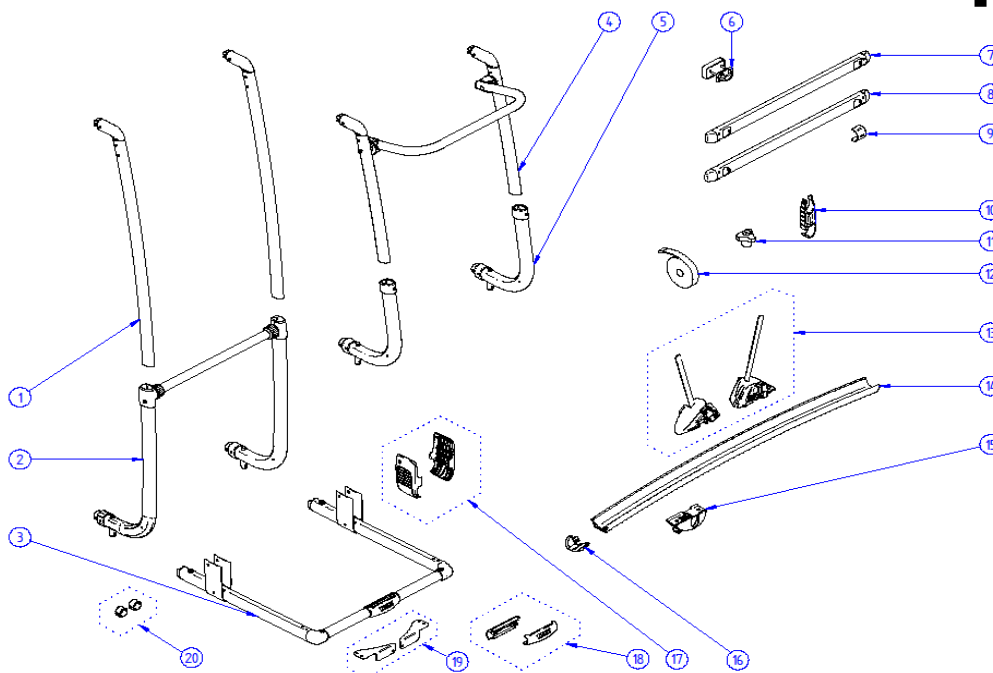

	ART.NR.	DESCRIPTION	TRADE £ (ex.VAT)
1	1500603795	END CAPS FATBIKE RAIL (2PCS)	0.00
2	1500052846	WHEEL STRAPS (2 PCS)	0.00
3	598101	Thule ProRide Fatbike Adapter (2PCS)	See price list

2026 SPARE PARTS LIST

Excellent Common Parts - Excellent LV - Excellent SV

THULE
SWEDEN

EX600

THULE
SWEDEN

THULE Excellent LV - Excellent SV - Excellent common parts

EX600-04

	ART.NR.	DESCRIPTION	TRADE £ (ex.VAT)
1	1500602393	EXCELLENT ARM (1x)	0.00
	1500603213	EXCELLENT ARM BLACK (1x)	0.00
2	1500602394	EXCELLENT CROSSBAR + T-PIECES + BODY	0.00
	1500603214	EXCELLENT CROSSBAR + T-PIECES + BODY BLACK	0.00
3	1500602397	EXCELLENT PLATFORM WITHOUT RAILS	0.00
	1500603215	EXCELLENT PLATFORM WITHOUT RAILS BLACK	0.00
4	1500602395	EXCELLENT SV ARMS+CROSSBAR	0.00
5	1500602396	EXCELLENT SV BODY + CONNECTION PIECE (1x)	0.00
6	1500602383	G2 UPPER FIXATION KIT (2x)	0.00
7	309828	G2 TOP MOUNTING RAIL	See price list
8	306946	BOTTOM MOUNTING RAIL	See price list
	308954	BOTTOM MOUNTING RAIL BLIND	See price list
9	307328	COVER MOUNTING RAIL (2pcs)	See price list
10	1500602400	PLATFORM HOLDER (2x)	0.00
11	1500603527	KNOB WITH NUT BLACK - 2PC	0.00
12	1500602387	SAFETY STRAP 2,00M BLACK	0.00
13	1500602403	EXCELLENT WHEEL HOLDER W PUMP BUCKLE (1L+1R)	0.00
14	1500602401	G2 RAIL PROFILE	0.00
	1500603216	G2 RAIL PROFILE BLACK	0.00
15	1500602621	EXCELLENT RAILSLIDER BLACK (2x)	0.00
16	1500602402	G2 ENDCAP RAIL (2x)	0.00
17	1500602398	EXCELLENT HINGE COVERS (1L+1R)	0.00
18	1500602399	EXCELLENT PLATFORM HANDLE	0.00
19	1500602697	PLATFORM CORNER CONNECTION	Not available
20	1500602751	ANTI RATTLING BOTTOM MOUNTING RAIL (2x)	2.67