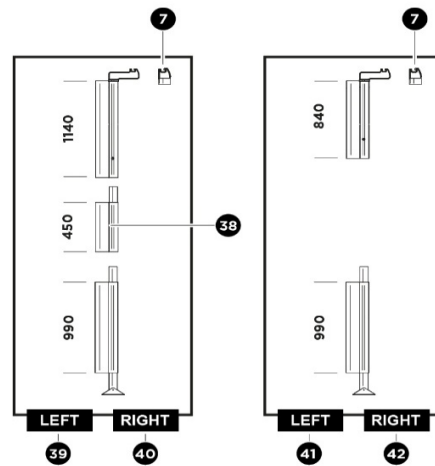

2026 SPARE PARTS LIST
 Residence, Panorama & Veduta

Panorama - Front extensions

Profiles Tents - Residence / Panorama / Veduta

2026 SPARE PARTS LIST

Residence, Panorama & Veduta

05TEN0001

* Connection pieces not included. See overview connections.