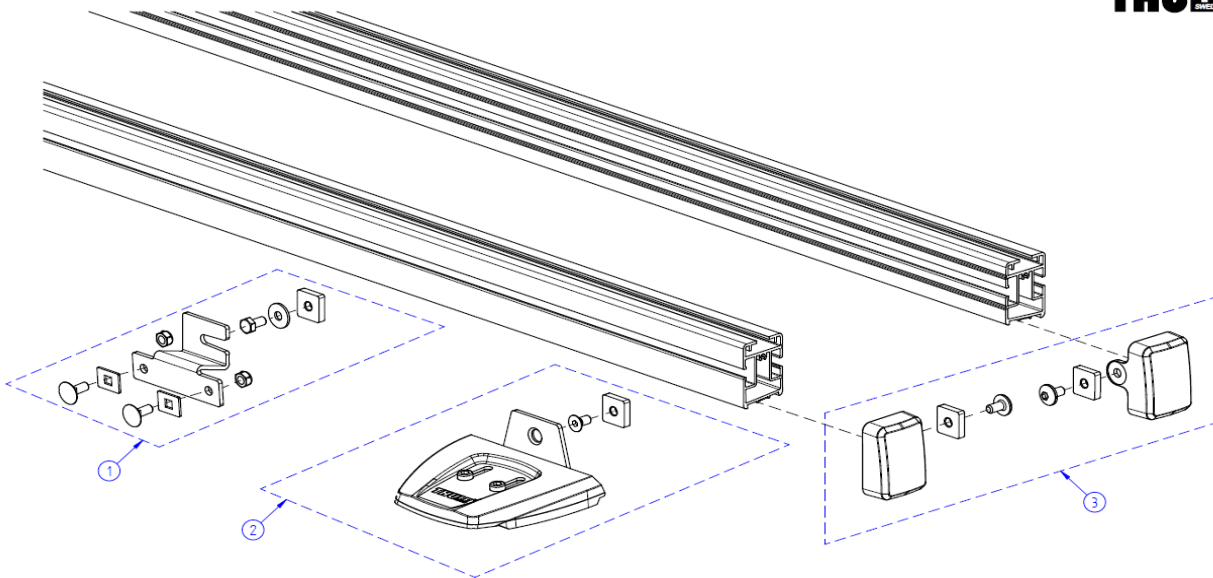

2026 SPARE PARTS LIST
SmartClamp System

THULE
SWEDEN

ADR608

THULE
SWEDEN

THULE SmartClamp System

ADR608-00

	ART.NR.	DESCRIPTION	TRADE £ (ex.VAT)
1	1500603183	BASE RAIL CONNECTOR (1 PCS)	0.00
2	1500603184	SMART CLAMP DUCATO H2 (1 PCS)	0.00
3	1500603185	BASE RAIL COVERS - LEFT/RIGHT	0.00