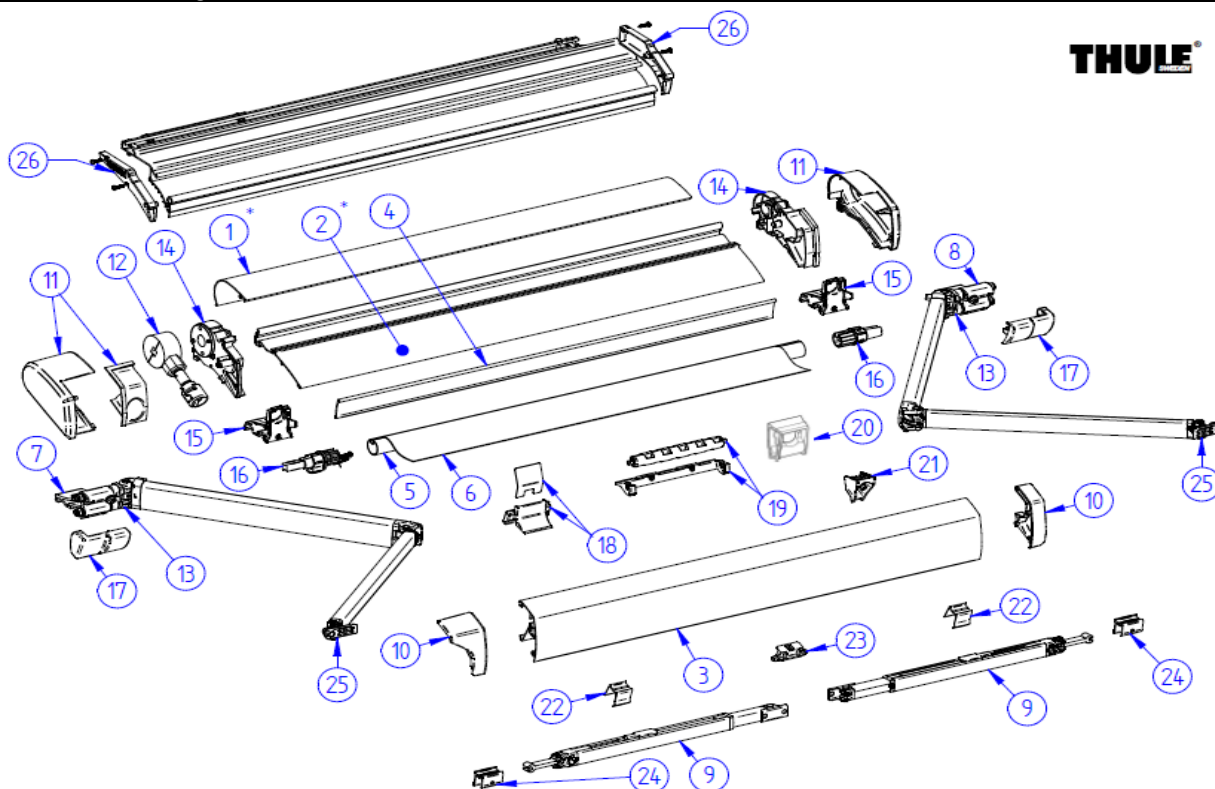

2026 SPARE PARTS LIST

6200 Eriba Touring

THULE
SWEDEN

6VA606

THULE
SWEDEN

THULE Omnistor 6200 - Eriba Touring

6VA606-00

	ART.NR.	DESCRIPTION	TRADE £ (ex.VAT)
1	1500603158	COVER HOUSING 6200 2,80M WHITE V2	Not available
	1500602834	COVER HOUSING 6200 3,25M WHITE V2	Not available
2	1500603159	BACK HOUSING 6200 2,80M V2	Not available
	1500602853	BACK HOUSING 6200 3,25M V2	Not available
3	1500603160	LEAD RAIL 6200 2,80M WHITE	0.00
	1500602531	LEAD RAIL 6200 3,25M WHITE	0.00
4	1500603161	SUPPORT ROLLER TUBE 6200 2,80M	Not available
	1500602549	SUPPORT ROLLER TUBE 6200 3,25M	Not available
5	1500603162	ROLLER TUBE D=30 / 6200 2,80M	0.00
	1500602556	ROLLER TUBE D=30 / 6200 3,25M	0.00
6	1500603163	FABRIC 2,80M 6200 31	Not available
	1500602574	FABRIC 3,25M 6200 31	0.00
7	1500602596	L.H. SPRING ARM 6200 2,60/2,80M	0.00
	1500602597	L.H. SPRING ARM 6200 3,0/4,5M	0.00
8	1500602598	R.H. SPRING ARM 6200 2,60M/2,80M	0.00
	1500602599	R.H. SPRING ARM 6200 3,0/4,5M	0.00
9	1500601960	SUPPORT ARM V2 2.60M XL	0.00
	1500601611	SUPPORT ARM V2 3.00-3,25M	0.00
10	1500602600	LH+RH ENDCAP LEADRAIL 6200 WHITE	0.00
11	1500602603	LH+RH ENDCAP MAINHOUSING 6200 WHITE	0.00
12	1500602606	GEAR ASSY+COUPL.FUNN 6200	0.00
13	1500602811	ROTATION PLATE 4900 / 6200	0.00
14	1500602607	LH+RH ENDPLATE ASSY 6200 WHITE	0.00
15	1500602610	HOUSING CON.PCE TENSION RAFTER 6200	0.00
16	1500602611	LH+RH ENDCAP ROLLER TUBE 6200	0.00
17	1500602612	LH+RH COVER SUPPORT SPRING ARM 6200	0.00
18	1500602613	SPRING & SUPPORT 6200	0.00
19	1500602614	CENTER SUPPORT ROLLER TUBE 6200	0.00
20	1500603112	POSIT. BLOCK + TENS. RAFTER HOUSING 6200 1+1PC	0.00
21	1500602616	INSERT LEAD RAIL 6200 2PC	0.00
22	1500602502	ANTI RATTLING SUPPORT ARM 6200/9200	0.00
23	1500601789	CENTRAL CLAMP SUPPORT ARM V2	0.00
24	1500601602	LH & RH CONNECTION SUPPORT ARM	0.00