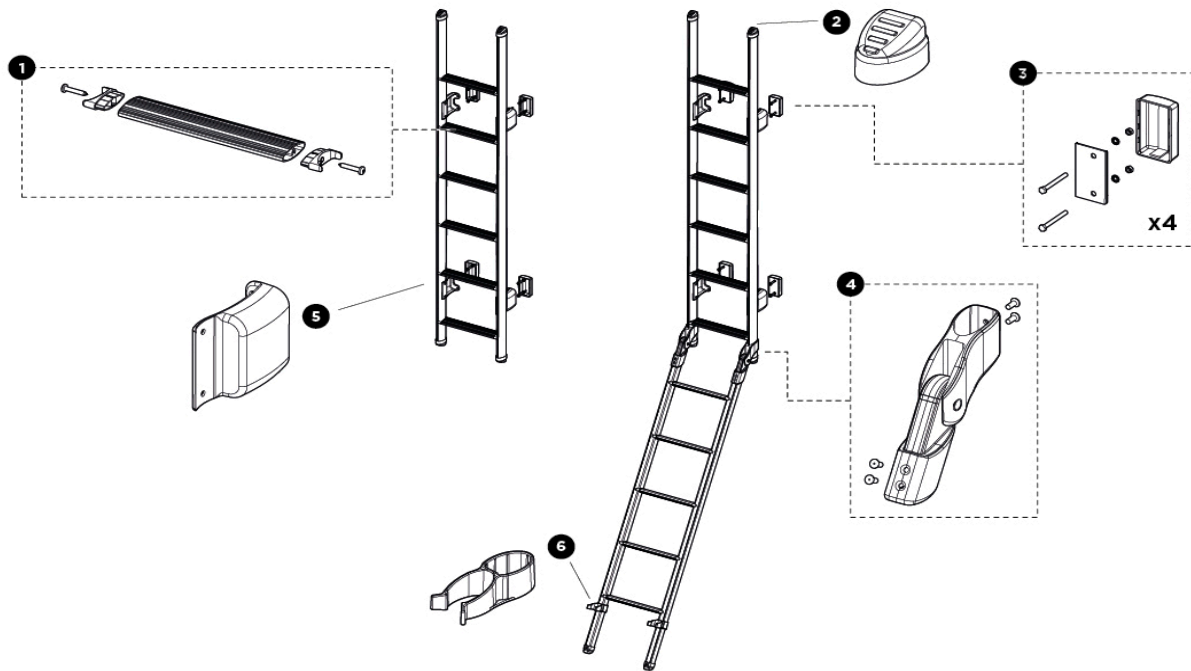

2026 SPARE PARTS LIST
Ladder Deluxe

	ART.NR.	DESCRIPTION	TRADE £ (ex.VAT)
1	1500600528	RUNG OMNILADDER	0.00
2	1500602041	OVAL PLUG OMNILADDER DELUXE	0.00
3	1500603780	FIXATION KIT LADDER DELUXE	0.00
4	1500600529	HINGE OVAL OMNILADDER DELUXE	0.00
5	1500600527	SUPPORT OVAL OMNILADDER DELUXE	0.00
6	1500602042	OVAL CLIP OMNILADDER DELUXE	0.00