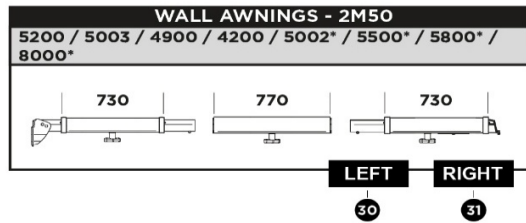

2026 SPARE PARTS LIST
 Residence, Panorama & Veduta

Panorama - Front extensions

Profiles Tents - Residence / Panorama / Veduta

2026 SPARE PARTS LIST

Residence, Panorama & Veduta

05TEN0001

* Connection pieces not included. See overview connections.