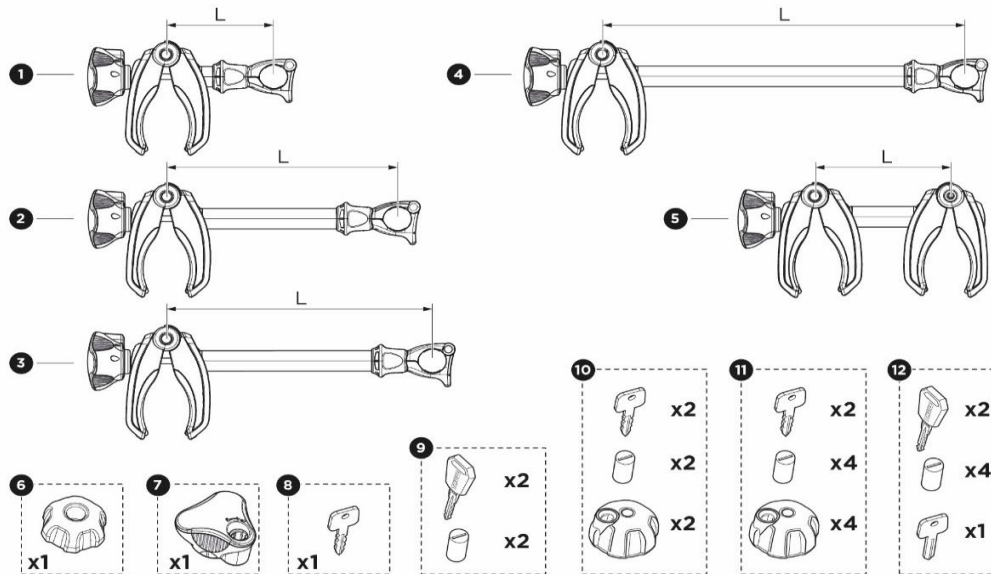

2026 SPARE PARTS LIST

Bike Carrier Arms, Knobs & Keys

THULE
SWEDEN

3BIA0001

Thule-Bike-Rack_Arms-Knobs-Keys (BIA)
OS_03BIA0001-01_Thule-Bike-Rack_Arms-Knobs-Keys_SP-List

THULE
06/11/2024

	ART.NR.	DESCRIPTION	TRADE £ (ex.VAT)
1	302520	BIKE ARM #1 ACUTIGHT WITH LOCK - ANO (12cm)	See price list
	302525	BIKE ARM #1 ACUTIGHT WITH LOCK - BLACK (12cm)	See price list
2	302521	BIKE ARM #2 ACUTIGHT WITH LOCK - ANO (26cm)	See price list
	302526	BIKE ARM #2 ACUTIGHT WITH LOCK - BLACK (26cm)	See price list
3	302522	BIKE ARM #2,5 ACUTIGHT WITH LOCK - ANO (30cm)	See price list
	302527	BIKE ARM #2,5 ACUTIGHT WITH LOCK - BLACK (30cm)	See price list
4	302523	BIKE ARM #3 ACUTIGHT WITH LOCK - ANO (41cm)	See price list
	302528	BIKE ARM #3 ACUTIGHT WITH LOCK - BLACK (41cm)	See price list
5	302524	BIKE ARM #4 ACUTIGHT WITH LOCK - ANO (DOUBLE CLAMP)	See price list
	302529	BIKE ARM #4 ACUTIGHT WITH LOCK - BLACK (DOUBLE CLAMP)	See price list
6	1500030364	BIKE ARM KNOB WITHOUT LOCK	0.00
7	1500052738	BIKE ARM ACUTIGHT KNOB WITHOUT LOCK	0.00
8	1500002XXX	SPARE KEY FOR BIKE ARM LOCK (XXX = KEY NR.)	0.00
9	1500004XXX	CYLINDER + PREMIUM KEY	0.00
10	1500603771	BIKE ARM KNOB WITH LOCK - SET OF 2	0.00
11	1500603772	BIKE ARM KNOB WITH LOCK - SET OF 4	0.00
12	450400	THULE ONE KEY SYSTEM - 4PCS	See price list