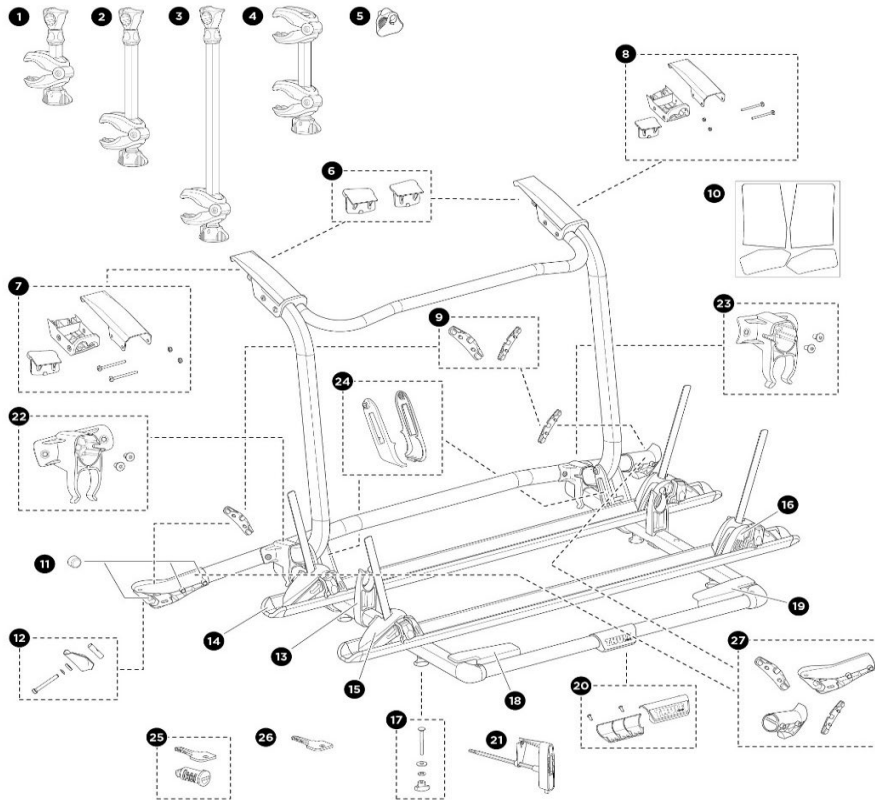

2026 SPARE PARTS LIST
WanderWay (Black)

THULE
SWEDEN

03BIR0003

	ART.NR.	DESCRIPTION	TRADE £ (ex.VAT)
1	1500052415	BIKE ARM SHORT 122MM WITHOUT LOCK	0.00
	1500054112	BIKE ARM SHORT 122MM WITHOUT LOCK BLACK	0.00
2	1500054166	BIKE ARM 3RD BIKE 302MM 30 TORQUE KNOB BLACK	0.00
3	1500052973	BIKE ARM 482MM 30 TORQUE KNOB	0.00
	1500054167	BIKE ARM 482MM 30 TORQUE KNOB BLACK	0.00
4	1500052918	BIKE ARM 4TH BIKE	0.00
5	1500052738	BIKE ARM ACUTIGHT KNOB WITHOUT LOCK	0.00
6	1500054291	FOOT PADS UPPER	0.00
7	1500054296	UPPER FOOT COMPLETE LEFT	0.00
8	1500054297	UPPER FOOT COMPLETE RIGHT	0.00
9	1500054290	FOOT PADS LOWER	0.00
10	1500054293	PLASTIC FOIL	0.00
11	1500054311	CAP SOCKET SCREW	0.00
12	1500054295	LOWER BRACKET	0.00
13	1500054301	TILT LOCK	0.00
14	1500054294	END CAP	0.00
15	1500054300	WHEEL HOLDER COMPLETE LEFT	0.00
16	1500054299	WHEEL HOLDER COMPLETE RIGHT	0.00
17	1500054298	WING KNOB WITH FASTENERS	0.00
18	1500054302	COVER PLATFORM LEFT	0.00
19	1500054303	COVER PLATFORM RIGHT	0.00
20	1500054304	LOGOTYPE	0.00
21	1500054292	TORQUE KEY 6Nm	0.00
22	1500054819	COVER SIDE PROFILE - LEFT	0.00
23	1500054820	COVER SIDE PROFILE - RIGHT	0.00
24	1500602634	ELITE G2 HINGE COVERS BLACK (1L + 1R)	0.00
25	1500004XXX	CYLINDER + PREMIUM KEY	0.00
26	1500002XXX	SPARE KEY FOR BIKE ARM LOCK (XXX = KEY NR.)	0.00
27	1500055511	Foot Bottom T6 Left & Right	0.00