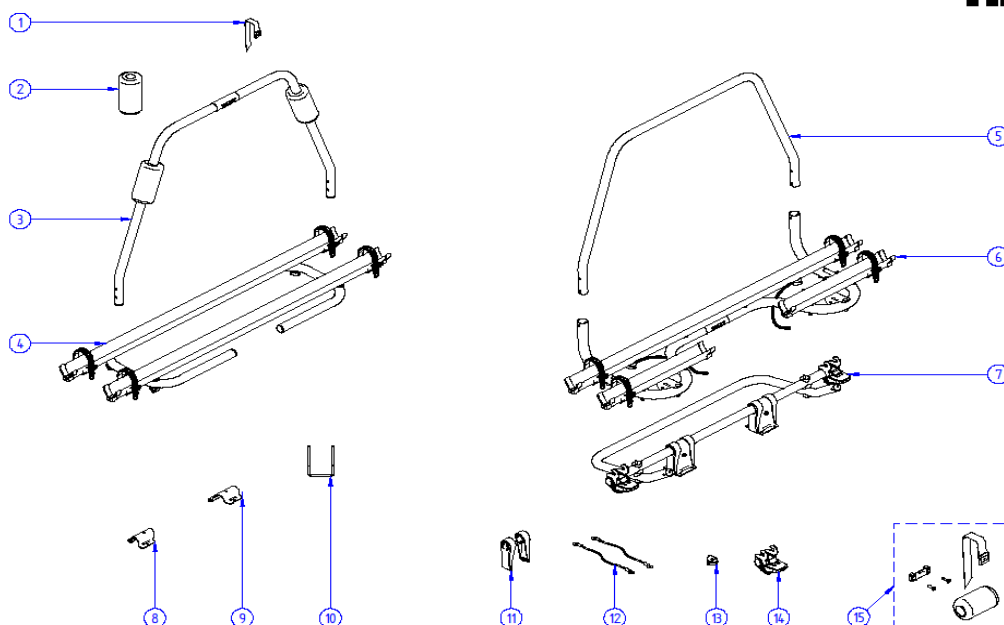

2026 SPARE PARTS LIST

Caravan Light - Caravan Smart - Caravan Smart Eriba Touring

THULE
SWEDEN

SP612

THULE
SWEDEN

THULE Caravan Light / Smart

SP612-05

ART.NR.	DESCRIPTION	TRADE £ (ex.VAT)
Caravan Light		
1	306566 BRAKE STRAPS	See price list
2	1500602748 FOAM PADS 30x75x150mm (2 PCS)	0.00
3	1500602766 CARAVAN LIGHT SUPPORT BAR	0.00
4	1500602767 CARAVAN LIGHT PLATFORM COMPLETE | until 02/2025	Not available
	1500603822 CARAVAN LIGHT PLATFORM COMPLETE | from 02/2025	0.00
Caravan Smart		
5	1500602768 CARAVAN SMART / SUPERB SUPPORT BAR	0.00
6	1500602769 CARAVAN SMART PLATFORM COMPLETE | until 02/2025	Not available
	1500603823 CARAVAN SMART PLATFORM COMPLETE | from 02/2025	0.00
7	1500602770 CARAVAN SMART BASE	0.00
11	1500602899 CARAVAN SMART/ SUPERB FOOT COVER (2X)	0.00
12	1500603486 CARAVAN SMART TILT STOP CORD - 350MM (2x)	0.00
13	1500602960 CARAVAN SMART/SUPERB FIXATION TILT STOP (2x)	0.00
14	1500602864 CARAVAN SMART / SUPERB PLATFORM LOCK SET V2	0.00
Caravan Smart Eriba Touring		
5	1500603221 CARAVAN SMART ERIBA TOURING SUPPORT BAR	0.00
6	1500602769 CARAVAN SMART PLATFORM COMPLETE | until 02/2025	Not available
	1500603823 CARAVAN SMART PLATFORM COMPLETE | from 02/2025	0.00
7	1500602770 CARAVAN SMART BASE	0.00
11	1500602899 CARAVAN SMART/ SUPERB FOOT COVER (2X)	0.00
12	1500603486 CARAVAN SMART TILT STOP CORD - 350MM (2x)	0.00
13	1500602960 CARAVAN SMART/SUPERB FIXATION TILT STOP (2x)	0.00
14	1500602864 CARAVAN SMART / SUPERB PLATFORM LOCK SET V2	0.00
15	1500603222 BRACKET + STRAP + FOAM PAD	0.00
Common parts for all A-frames		
8	1500602774 FIXATION PLATE D30 RH, BLACK	0.00
9	1500602773 FIXATION PLATE D30 LH, BLACK	0.00
10	1500601980 U-BOLT M6 x 135/78/135 (1pcs)	0.00
	308140 U-BOLTS XL M6 x 160/78/160 (4pcs) (sold per 5 sets)	See price list