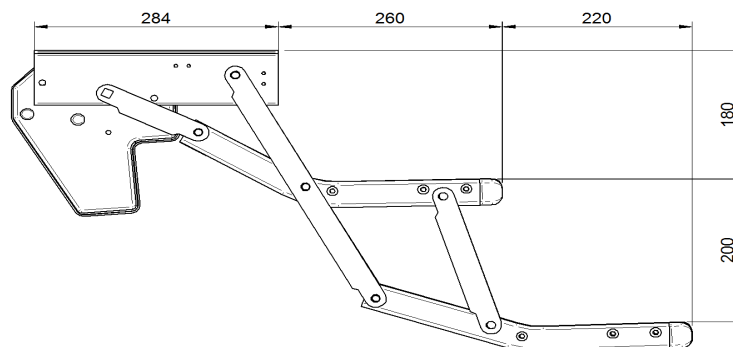

2026 SPARE PARTS LIST

Double Step 12V380 - 12V440- 12V500 -12V550

THULE
SWEDEN

DDS605

THULE
SWEDEN

THULE Double step 12V ALU

DDS605-00

	ART.NR.	DESCRIPTION	TRADE £ (ex.VAT)
1	1500600410	MOTOR CAP DOUBLE STEP (2PCS)	0.00
2	1500600416	12V MOTOR ASSY DOUBLE STEP	0.00
3	1500601928	FRAME CON. TUBE D12V380 – 2PC	0.00
	1500600417	FRAME CON. TUBE D12V440 – 2PC	0.00
	1500601432	FRAME CON. TUBE D12V500 – 2PC	0.00
	1500602280	FRAME CON. TUBE D12V550 – 2PC	0.00
4	1500600418	LH SCISSOR ASSY DOUBLE STEP	0.00
	1500603173	LH SCISSOR ASSY DOUBLE STEP 12V550 HYMER	0.00
5	1500600419	RH SCISSOR ASSY DOUBLE STEP	0.00
	1500603174	RH SCISSOR ASSY DOUBLE STEP 12V550 HYMER	0.00
6	1500603983	FOOT BOARD DOUBLE STEP12V380 – 2PC	0.00
	1500603984	FOOT BOARD DOUBLE STEP12V440 – 2PC	0.00
	1500603985	FOOT BOARD DOUBLE STEP12V500 – 2PC	0.00
	1500602281	FOOT BOARD DOUBLE STEP12V550 – 2PC	Not available
7	1500601154	REPAIR KIT RIVET DOUBLE STEP	0.00
8	1500602282	REPAIR KIT PINION DOUBLE STEP	0.00