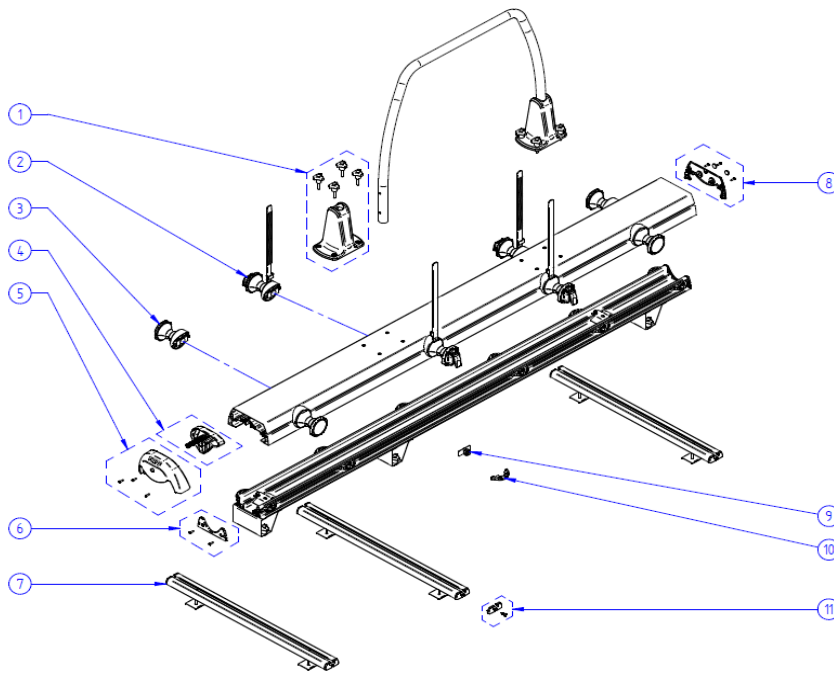

2026 SPARE PARTS LIST
VeloSlide & VeloSlide Short

THULE VeloSlide

GR600-01

	ART.NR.	DESCRIPTION	TRADE £ (ex.VAT)
1	1500603203	VELOSLIDE CAP FOR FRAMEHOLDER (1x) + BOLT KNOBS (4x)	0.00
2	1500603204	VELOSLIDE WHEELHOLDER WITH STRAP (1x)	0.00
3	1500603205	VELOSLIDE WHEELHOLDER WITHOUT STRAP (1x)	0.00
4	1500603206	VELOSLIDE HANDLE	0.00
5	1500603207	VELOSLIDE CAP RUNNER FRONT	0.00
6	1500603208	VELOSLIDE CAP TRACK (1x)	0.00
7	302015	VELOSLIDE MOUNTING RAILS - 70cm	See price list
	302016	VELOSLIDE MOUNTING RAILS - 140cm	See price list
8	1500603209	VELOSLIDE CAP RUNNER REAR	0.00
9	1500603210	WHEEL ASSEMBLY (2x)	0.00
10	1500603211	WHEEL GUIDE (2x)	0.00
11	1500603405	VELOSLIDE CAP MOUNTING RAIL (6x)	0.00