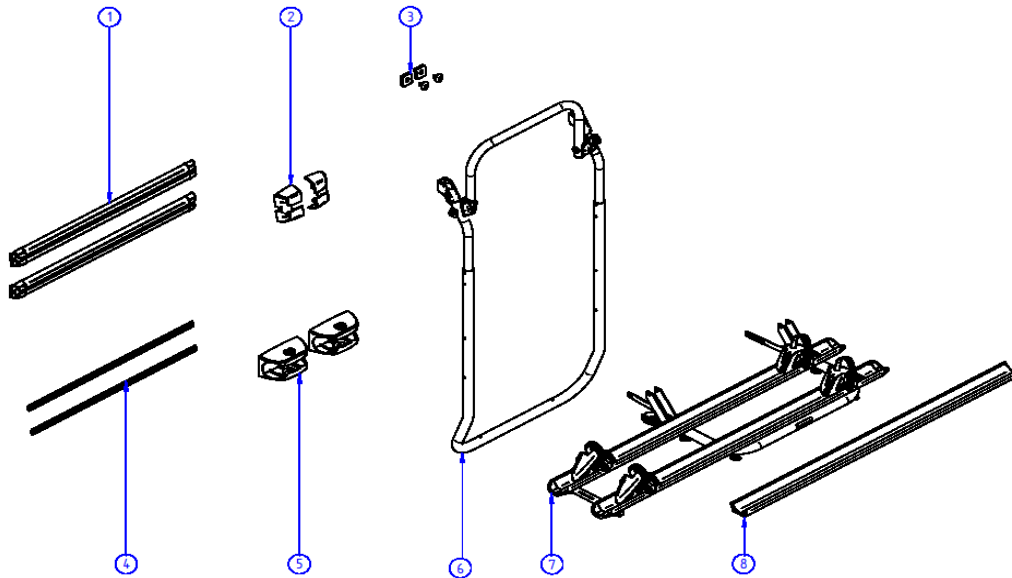

2026 SPARE PARTS LIST
Elite Van XT

THULE
SWEDEN

MH607

THULE
SWEDEN

THULE Elite Van XT

MH607-03

	ART.NR.	DESCRIPTION	TRADE £ (ex.VAT)
1	1500603150	MOUNTING RAIL D/J/B >2007 TOP + BOTTOM	0.00
	1500603217	MOUNTING RAIL D/J/B >2007 TOP + BOTTOM BLACK	Not available
	302073	MOUNTING RAIL D/J/B >2007 TOP + BOTTOM BLACK	See price list
	1500603218	MOUNTING RAIL VW CRAFTER>2017 TOP + BOTTOM BLACK	0.00
	1500603528	MOUNTING RAIL SPRINTER & CRAFTER <2017 TOP + BOTTOM BLACK	0.00
	1500603766	MOUNTING RAIL FORD TRANSIT >2015	0.00
2	1500603151	MOUNTING RAIL ENDCAP 2PCS	0.00
3	1500603152	MOUNTING RAIL CONNECTION 4PCS	0.00
	1500603572	MOUNTING RAIL CONN 4PCS - SPRINTER & CRAFTER <2017	0.00
	1500603767	MOUNTING RAIL CONNECTION - FORD TRANSIT >2015	0.00
4	1500603153	COVER STRIP RIBBED 750mm 2PCS	0.00
5	1500603154	ELITE VAN XT FOOT + COVER 2PCS	0.00
6	1500603155	ELITE VAN XT BODY	0.00
	1500603219	ELITE VAN XT BODY BLACK	0.00
7	1500603156	ELITE VAN XT PLATFORM COMPLETE	0.00
	1500603220	ELITE VAN XT PLATFORM COMPLETE BLACK	0.00
8	1500603724	ELITE VAN XT RAIL PROFILE	0.00
	1500603725	ELITE VAN XT RAIL PROFILE - BLACK	0.00