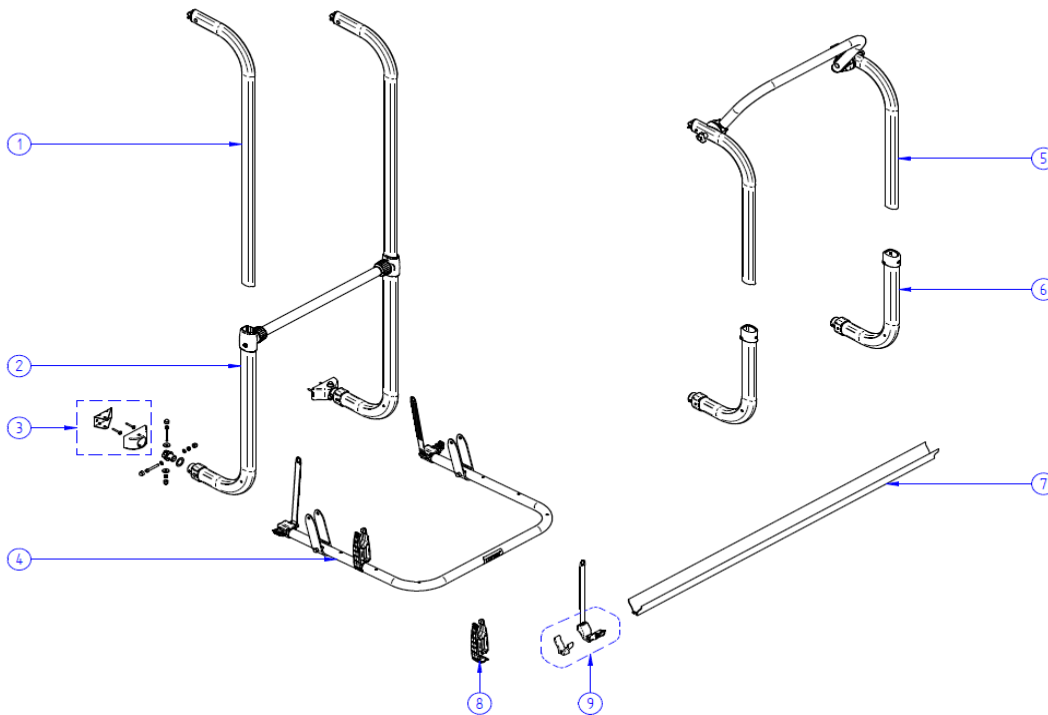

2026 SPARE PARTS LIST

Esse4 LV - Esse4 SV - Esse4 Tripel - Esse4 Tripel Black

THULE
SWEDEN

ES605

THULE
SWEDEN

THULE Esse4

ES605-00

	ART.NR.	DESCRIPTION	TRADE £ (ex.VAT)
1	1500602635	ELITE G2 LV ARM (1x)	0.00
	1500603479	ELITE G2 LV BLACK ARM (1x)	0.00
2	1500602636	ELITE G2 LV BODY + CROSSBAR + T-PIECES	0.00
	1500603480	ELITE G2 LV BLACK BODY + CROSSBAR + T-PIECES	0.00
3	1500602384	FOOT + FOOT COVER (2x)	0.00
4	1500603212	ESSE4 PLATFORM WITHOUT RAILS | until 02/2025	Not available
	1500603828	ESSE4 PLATFORM WITHOUT RAILS | from 02/2025	0.00
	1500603481	ESSE4 PLATFORM BLACK WITHOUT RAILS | until 02/2025	Not available
	1500603830	ESSE4 PLATFORM BLACK WITHOUT RAILS | from 02/2025	0.00
5	1500602638	ELITE G2 SV ARMS + CROSSBAR	0.00
6	1500602639	ELITE G2 SV BODY + CONNECTION PIECE (1x)	0.00
7	1500602388	V-RAIL PROFILE	Not available
	1500603482	V-RAIL PROFILE BLACK | until 02/2025	Not available
	1500603831	V-RAIL PROFILE BLACK | from 02/2025	0.00
8	1500602765	ESSE4 PLATFORM HOLDER (1x)	0.00
9	1500602629	SPORT G2 ENDCAP + WHEELSTRAPS FOR V-RAIL (2x) | until 02/2025	Not available
	1500603833	SPORT G2 ENDCAP + WHEEL STRAPS FOR V-RAIL (2x) | from 02/2025	0.00