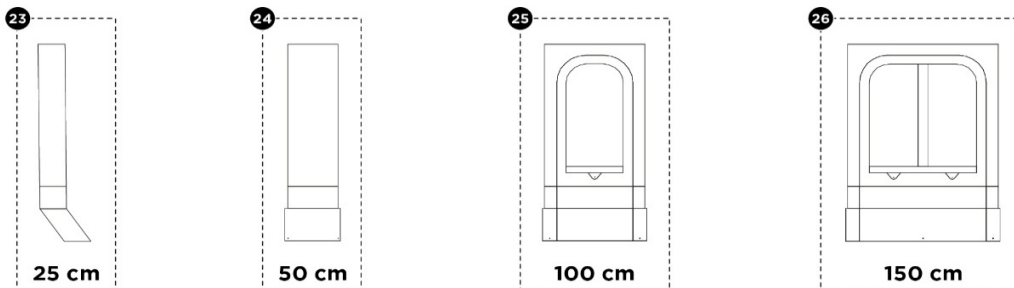

Panorama - Front extensions

Profiles Tents - Residence / Panorama / Veduta