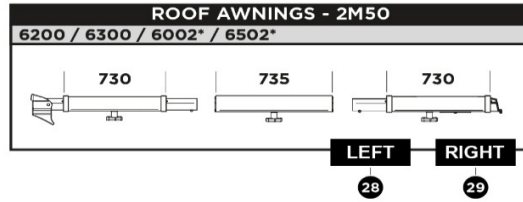

2026 SPARE PARTS LIST
 Residence, Panorama & Veduta

Panorama - Front extensions

Profiles Tents - Residence / Panorama / Veduta

2026 SPARE PARTS LIST

Residence, Panorama & Veduta

05TEN0001

* Connection pieces not included. See overview connections.