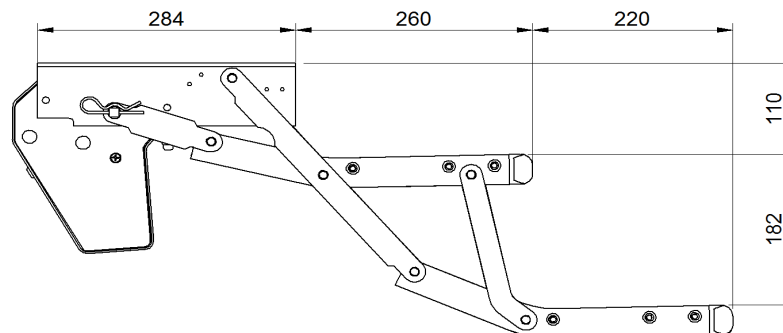

2026 SPARE PARTS LIST
Double Step with Skirt

THULE
SWEDEN

SMA605

THULE

THULE Double step 12V650 Niesmann, 12V500 Dethleffs, 12V500 MJ03 Iveco & 12V500 Carthago

SMA605-01

	ART.NR.	DESCRIPTION	TRADE £ (ex.VAT)
1	1500602707	12V MOTOR ASSY DOUBLE STEP SKIRT	0.00
2	1500602708	MOTOR CAP DOUBLE STEP SKIRT	0.00
3	1500602709	LH SCISSOR ASSY DOUBLE STEP SKIRT	0.00
4	1500602710	RH SCISSOR ASSY DOUBLE STEP SKIRT	0.00
5	1500602711	DRIVING ROD D12V500 SKIRT	0.00
	1500602712	DRIVING ROD D12V650 SKIRT	Not available
6	1500602713	FRAME CON. TUBE D12V500 SKIRT – 3PC	0.00
	1500602714	FRAME CON. TUBE D12V650 SKIRT – 3PC	0.00
7	1500602715	FOOT BOARD DOUBLE STEP12V500 SKIRT – 2PC	0.00
	1500602716	FOOT BOARD DOUBLE STEP12V650 SKIRT – 2PC	0.00
8	1500602717	REPAIR KIT RIVET DOUBLE STEP SKIRT	0.00
9	1500602718	REPAIR KIT PINION DOUBLE STEP SKIRT	0.00
10	1500602793	LH+RH END STOP DOUBLE STEP SKIRT	0.00