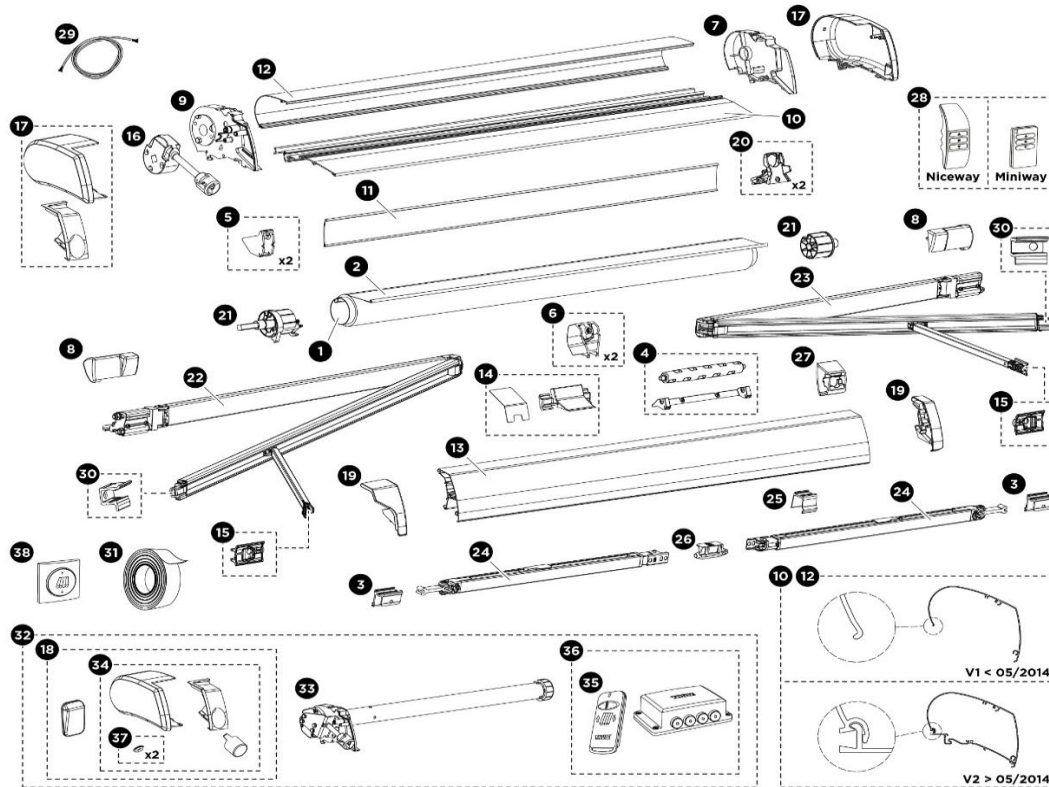

2026 SPARE PARTS LIST
9200

THULE
SWEDEN

9AC600

	ART.NR.	DESCRIPTION	TRADE £ (ex.VAT)
1	1500602617	ROLLER TUBE D=63 / 9200-4.00M	0.00
	1500602618	ROLLER TUBE D=63 / 9200-4.50M	0.00
	1500602417	ROLLER TUBE D=63 / 9200-5.00M	0.00
	1500602418	ROLLER TUBE D=63 / 9200-5.50M	0.00
	1500602419	ROLLER TUBE D=63 / 9200-6.00M	0.00
2	1500602422	FABRIC 4.00M 9200 22	0.00
	1500602423	FABRIC 4.00M 9200 31	0.00
	1500602424	FABRIC 4.00M 9200 32	0.00
	1500602427	FABRIC 4.50M 9200 22	0.00
	1500602428	FABRIC 4.50M 9200 31	0.00
	1500602429	FABRIC 4.50M 9200 32	0.00
	1500602432	FABRIC 5.00M 9200 22	0.00
	1500602433	FABRIC 5.00M 9200 31	0.00
	1500602434	FABRIC 5.00M 9200 32	0.00
	1500602437	FABRIC 5.50M 9200 22	0.00
	1500602438	FABRIC 5.50M 9200 31	0.00
	1500602439	FABRIC 5.50M 9200 32	0.00
	1500602442	FABRIC 6.00M 9200 22	0.00
	1500602443	FABRIC 6.00M 9200 31	0.00
	1500602444	FABRIC 6.00M 9200 32	0.00
3	1500601602	LH & RH CONNECTION SUPPORT ARM	0.00
4	1500602445	CENTER SUPPORT ROLLER TUBE 9200	0.00
5	1500602446	GLIDING ANGLE LEAD RAIL 9200	0.00
6	1500602447	INSERT LEAD RAIL 9200 2PC	0.00
7	1500602448	RH ENDPLATE ASSY 9200	0.00
8	1500602449	LH+RH COVER SUPPORT SPRING ARM 9200	0.00
9	1500602450	LH ENDPLATE ASSY 9200	0.00
10	1500602812	BACK HOUSING 9200 4,00M V2	0.00
	1500602813	BACK HOUSING 9200 4,50M V2	0.00
	1500602814	BACK HOUSING 9200 5,00M V2	0.00
	1500602815	BACK HOUSING 9200 5,50M V2	0.00
	1500602816	BACK HOUSING 9200 6,00M V2	0.00