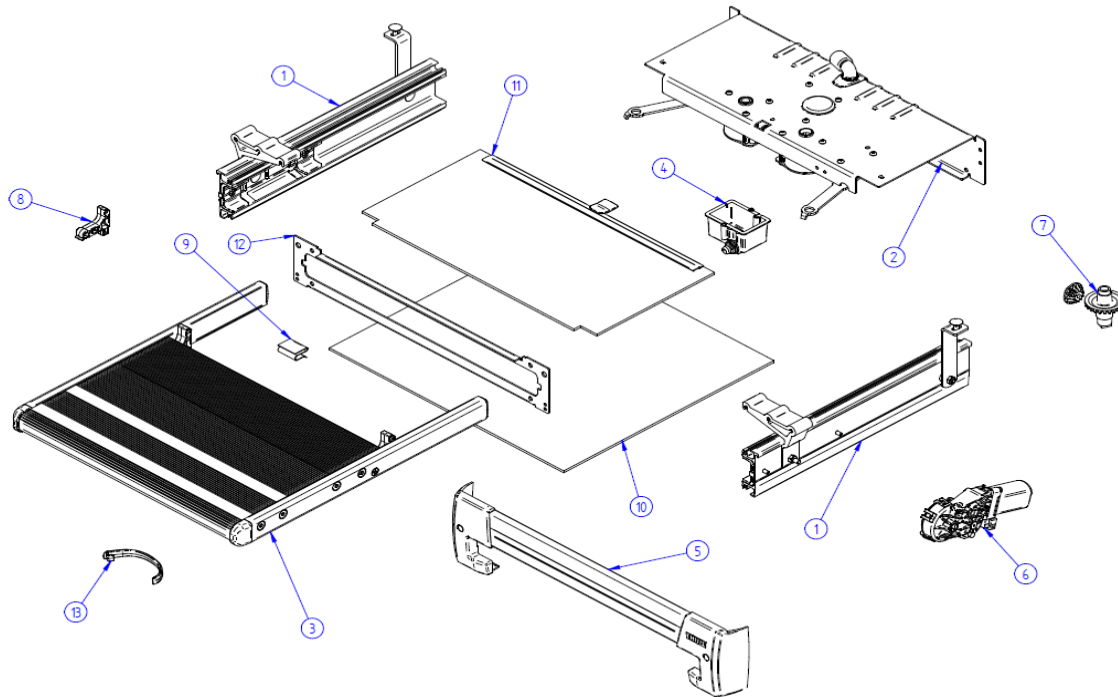

2026 SPARE PARTS LIST

Slide-Out Step V19 12V Ducato | Jumper | Boxer Euro6 d-Temp

THULE
SWEDEN

SDC603

THULE
SWEDEN

THULE Slide Out V19 12V DU/JU/BO

SDC603-01

	ART.NR.	DESCRIPTION	TRADE £ (ex.VAT)
1	1500603244	FRAME SLIDE OUT V19 DUC/JUMP/BOX - 400	0.00
	1500603245	FRAME SLIDE OUT V19 DUC/JUMP/BOX - 550	Not available
	1500603246	FRAME SLIDE OUT V19 DUC/JUMP/BOX - 700	0.00
2	1500603236	MOTOR COMPLETE SO V19 CRAFTER - 400	0.00
	1500603229	MOTOR COMPLETE SO V19 CRAFTER - 550	0.00
	1500603237	MOTOR COMPLETE SO V19 CRAFTER - 700	0.00
3	1500603247	FOOTBOARD COMPLETE SO V19 DUC/JUMP/BOX - 400	0.00
	1500603248	FOOTBOARD COMPLETE SO V19 DUC/JUMP/BOX - 550	0.00
	1500603249	FOOTBOARD COMPLETE SO V19 DUC/JUMP/BOX - 700	0.00
4	1500603129	ALARMSWITCH SLIDE OUT V16	0.00
5	1500603238	FRONT PROTECTION SLIDE-OUT V19 - 400	0.00
	1500603230	FRONT PROTECTION SLIDE-OUT V19 - 550	0.00
	1500603239	FRONT PROTECTION SLIDE-OUT V19 - 700	0.00
6	1500602744	12V MOTOR SLIDE OUT 2012	0.00
7	1500602745	REPAIR KIT PINION SLIDE-OUT 2012	0.00
8	1500602746	END STOP FOOTBOARD SLIDE OUT 2012	0.00
9	1500602752	FIXATION SPRING PROTECTION COVER - 6PCS	0.00
10	1500603250	LOWER PROTECTION SLIDE-OUT V19 DUC/JUMP/BOX - 400	0.00
	1500603251	LOWER PROTECTION SLIDE-OUT V19 DUC/JUMP/BOX - 550	Not available
	1500603252	LOWER PROTECTION SLIDE-OUT V19 DUC/JUMP/BOX - 700	0.00
11	1500603253	UPPER PROT SLIDE-OUT V19 DUC/JUMP/BOX + LIP PROFILE - 400	Not available
	1500603254	UPPER PROT SLIDE-OUT V19 DUC/JUMP/BOX + LIP PROFILE - 550	Not available
	1500603255	UPPER PROT SLIDE-OUT V19 DUC/JUMP/BOX + LIP PROFILE - 700	Not available
12	1500603242	FRONT PLATE SLIDE OUT V19 - 400	0.00
	1500603232	FRONT PLATE SLIDE OUT V19 - 550	0.00
	1500603243	FRONT PLATE SLIDE OUT V19 - 700	0.00
13	1500603404	SAFETY HOOK FOOTBOARD SO	0.00
14	1500603133	REAR FIXATION PROFILE SLIDE OUT 2016 DUCATO	0.00