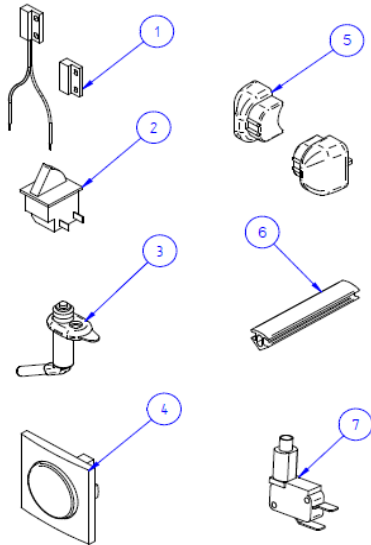

2026 SPARE PARTS LIST

Step Common Parts

THULE
SWEDEN

OSE601

THULE
SWEDEN

THULE general parts steps

OSE601-03

	ART.NR.	DESCRIPTION	TRADE £ (ex.VAT)
1	1500602761	DOOR REED SWITCH ELECTRONIC	0.00
2	1500601921	ALARM SWITCH FOR SINGLE STEP AND SLIDE-OUT STEP (< V16)	0.00
3	1500600394	ALARM SWITCH FOR MANUAL STEP 47	Not available
4	1500600404	CONTROL SWITCH	0.00
5	1500601378	LH & RH PLUG FOOTBOARD BLACK - SINGLE AND DOUBLE STEP	0.00
	1500602747	LH & RH PLUG FOOTBOARD BLACK - SLIDE OUT STEP	0.00
6	1500600433	ANTI-SLIP FOOTB.V03-3MTR-BLACK	0.00
7	1500602669	ALARM SWITCH FOR DOUBLE STEP AND SLIDE-OUT STEP G2	0.00