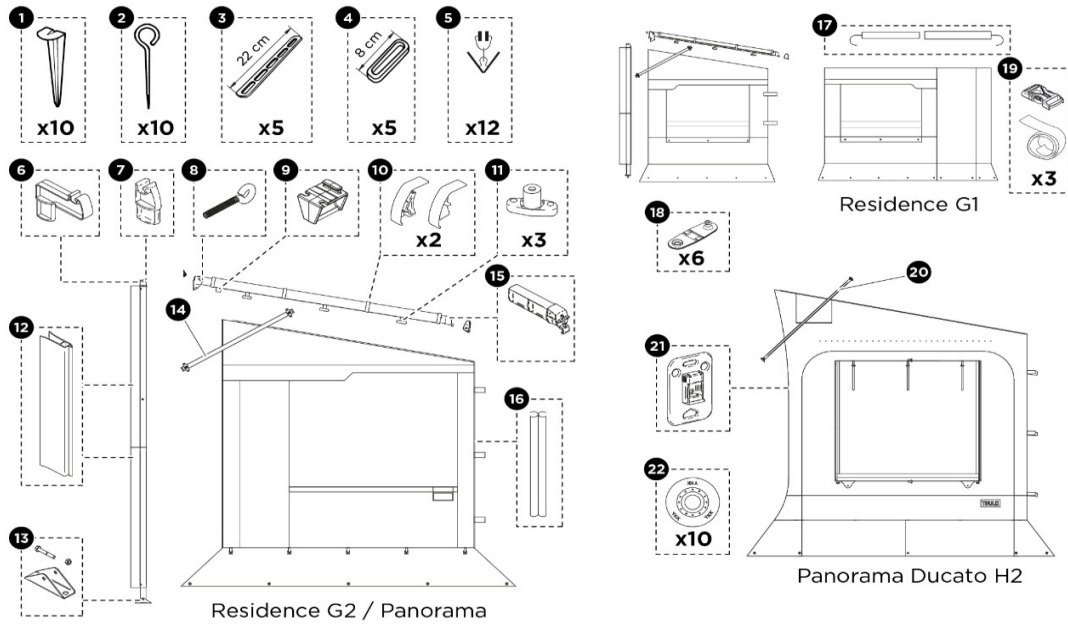

2026 SPARE PARTS LIST
Residence, Panorama & Veduta