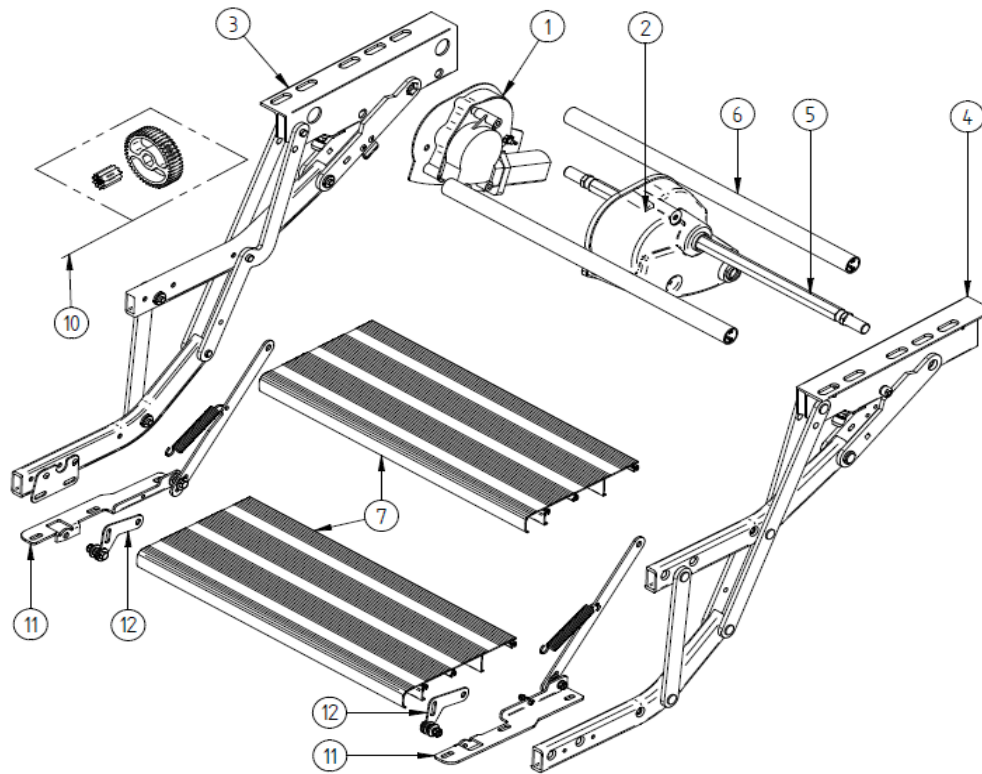

2026 SPARE PARTS LIST
Double Step with Skirt 2015

THULE
SWEDEN

SMB601

THULE
THE GROUP

THULE Double step 12V500 Arto & 12V650 Flair

SMB601-03

	ART.NR.	DESCRIPTION	TRADE £ (ex.VAT)
1	1500602886	12V MOTOR ASSY DOUBLE STEP SKIRT 2015	0.00
2	1500602887	MOTOR CAP DOUBLE STEP SKIRT 2015	0.00
3	1500602888	LH SCISSOR ASSY DOUBLE STEP SKIRT 2015	0.00
4	1500602889	RH SCISSOR ASSY DOUBLE STEP SKIRT 2015	0.00
5	1500602890	DRIVING ROD D12V500 SKIRT 2015	0.00
	1500602891	DRIVING ROD D12V650 SKIRT 2015	0.00
6	1500602892	FRAME CON. TUBE D12V500 SKIRT 2015 - 2PC	0.00
	1500602893	FRAME CON. TUBE D12V650 SKIRT 2015 - 2PC	0.00
7	1500602894	FOOT BOARD DOUBLE STEP12V500 SKIRT 2015 - 2PC	0.00
	1500602895	FOOT BOARD DOUBLE STEP12V650 SKIRT 2015 - 2PC	0.00
10	1500602718	REPAIR KIT PINION DOUBLE STEP SKIRT	0.00
11	1500603102	REPAIR FIXATION KIT SKIRT CLOSING	0.00
	1500603811	REPAIR FIXATION KIT SKIRT CLOSING ISMOVE	0.00
12	1500603117	SKIRT FIXATION - 2PC	0.00