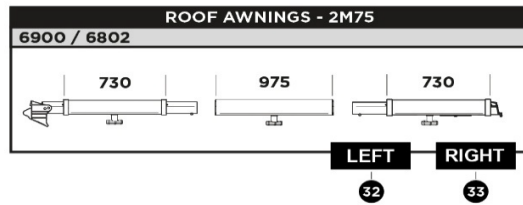

2026 SPARE PARTS LIST
 Residence, Panorama & Veduta

Panorama - Front extensions

Profiles Tents - Residence / Panorama / Veduta

2026 SPARE PARTS LIST

Residence, Panorama & Veduta

05TEN0001

* Connection pieces not included. See overview connections.