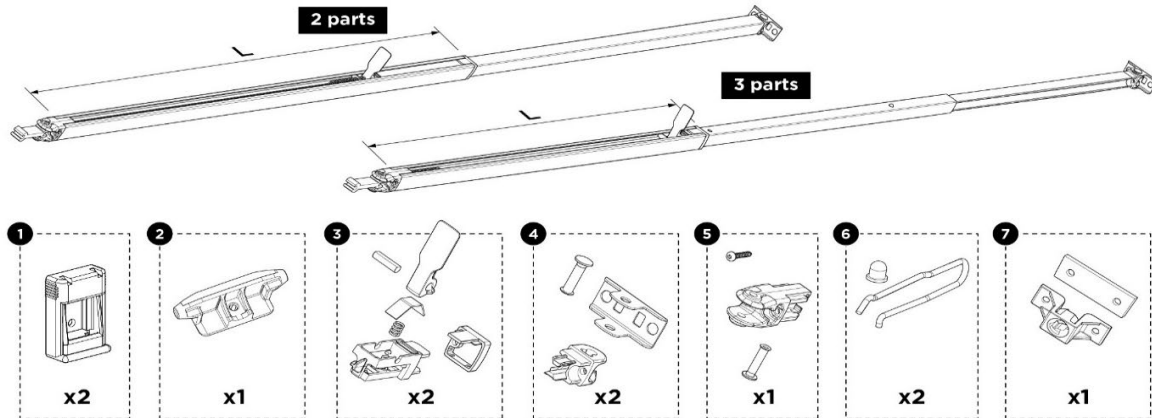

2026 SPARE PARTS LIST

Awning Common Parts

THULE
SWEDEN

02AWA0002

ITEM NO.	DESCRIPTION	LENGTH AWNING	MIN. HEIGHT (MM)	MAX HEIGHT (MM)	L = OUTER PROFILE (MM)	3 PARTS	2 PARTS
1500601588	SUPPORT ARM V2 1.90M	190 cm	844	1767	680	x	
1500601609	SUPPORT ARM V2 2.30M	230 cm	1044	2202	880	x	
1500601960	SUPPORT ARM V2 2.60M XL	260 cm	1211	2519	1030	x	
1500601611	SUPPORT ARM V2 3.00M	300 cm - 325 cm	1411	2479	1230		x
1500601612	SUPPORT ARM V2 3.50-4.50M	350 cm - 450 cm	1654	2962	1470		x
1500601312	SUPPORT ARM V2 LARGE	400 cm - 600 cm	1868	3322	1650		x
1500602945	SUPPORT ARM TO1200 - 2.30M	230 cm	972	1630	820	x	
1500602946	SUPPORT ARM TO1200 - 2.60M	260 cm	1120	1930	970	x	
1500602958	SUPPORT ARM TO1200 - 3.00/3.25 M	300 cm - 325 cm	1301	2280	1145	x	
1500602959	SUPPORT ARM TO1200 - 3.50/5.50 M	350 cm - 550 cm	1518	2740	1375	x	
1500603512	SUPPORT ARM 3200 1.90M	190 cm	834	1865	655	x	
1500603513	SUPPORT ARM 3200 2.30M-2.50M	230 cm - 250 cm	1034	2178	855	x	
1500603514	SUPPORT ARM 3200 2.70M-3.00M	270 cm - 300 cm	1234	2173	1055		x
1500603627	SUPPORT LEG OVAL 2M60	260 cm	1183	2136	1043		x
1500603628	SUPPORT LEG OVAL 3M00	300 cm	1383	2531	1243		x
1500603629	SUPPORT LEG OVAL 3M50-4M50	350 cm - 450 cm	1633	3031	1493		x
1500603077	SUPPORT ARM 5200 1.90M	190 cm	821	1744	680	x	
1500603078	SUPPORT ARM 5200 2.30M	230 cm	1021	2179	880	x	
1500603079	SUPPORT ARM 5200 2.60M XL	260 cm	1188	2496	1030	x	
1500603080	SUPPORT ARM 5200 3.00-3.15M	300 cm - 315 cm	1388	2456	1230		x
1500603081	SUPPORT ARM 5200 3.50-5.00M	350 - 500 cm	1631	2939	1470		x
1500603330	SUPPORT ARM 6300 2.60M XL	260 cm	1203	2508	1030	x	
1500603331	SUPPORT ARM 6300 3.00-3.25M	300 cm - 325 cm	1401	2469	1230		x
1500603332	SUPPORT ARM 6300 3.50-5.00M	350 cm - 500 cm	1658	2963	1470		x

Please see awning specific pages for the corresponding support arms

	ART.NR.	DESCRIPTION	TRADE £ (ex.VAT)
1	1500601212	PLASTIC BOTT.MOUNT.BRACKET 2PCS	0.00
	1500602390	BOTTOM MOUNTING BRACKET BLACK 2PC	0.00
2	1500601789	CENTRAL CLAMP SUPPORT LEG V2	0.00
3	1500601605	ADJ.BALANCER ASSY SUPPORT LEG V2 (2 PCS)	0.00
	1500603979	ADJ. BALANCER ASSY SUPPORT LEG V2 BLACK 3200 (2PCS)	0.00
4	1500601604	FOOT + RIVET SUPPORT LEG V2 (2PCS)	0.00
5	1500601603	FEMALE HINGE SUPPORT LEG V2	0.00
6	1500602670	WIRE SPRING SUPPORT LEG V2 - 2PC	Not available
7	1500603485	CONNECTOR LEAD RAIL THIRD SUPPORT LEG	0.00
	1500601588	SUPPORT ARM V2 1.90M	0.00
	1500601609	SUPPORT ARM V2 2.30M	0.00
	1500601960	SUPPORT ARM V2 2.60M XL	0.00
	1500601611	SUPPORT ARM V2 3.00M	0.00
	1500601612	SUPPORT ARM V2 3.50-4.50M	0.00
	1500601312	SUPPORT ARM V2 LARGE	0.00