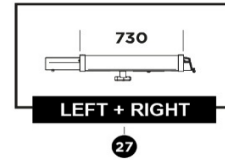

2026 SPARE PARTS LIST
 Residence, Panorama & Veduta

Panorama - Front extensions

Profiles Tents - Residence / Panorama / Veduta

2026 SPARE PARTS LIST

Residence, Panorama & Veduta

05TEN0001

* Connection pieces not included. See overview connections.