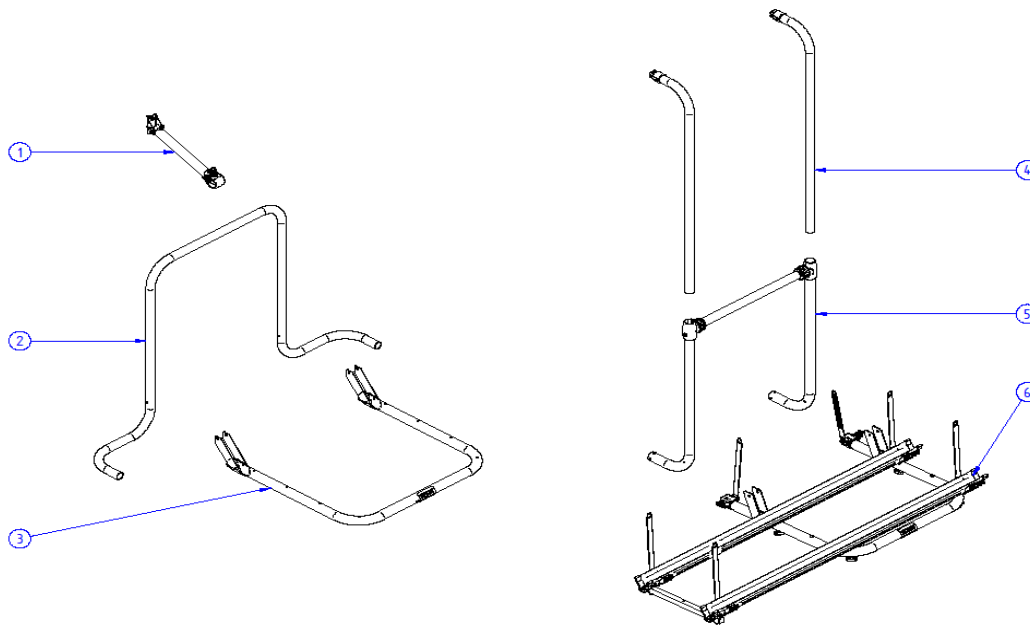

2026 SPARE PARTS LIST
Sport G2 Garage - Sport G2 2-doors

THULE
SWEDEN

SP610

THULE
SWEDEN

THULE Sport G2 garage / Sport G2 2 doors

SP610-00

	ART.NR.	DESCRIPTION	TRADE £ (ex.VAT)
1	1500602653	SPORT G2 GARAGE WALL FIXATION	0.00
2	1500602654	SPORT G2 GARAGE BODY	0.00
3	1500602655	SPORT G2 GARAGE PLATFORM WITHOUT RAILS	0.00
4	1500602378	SPORT G2 LV ARM (1x)	0.00
5	1500602656	SPORT G2 2 DOORS BODY	0.00
6	1500602657	SPORT G2 2 DOORS PLATFORM COMPLETE | until 02/2025	Not available
	1500603821	SPORT G2 2 DOORS PLATFORM COMPLETE | from 02/2025	0.00